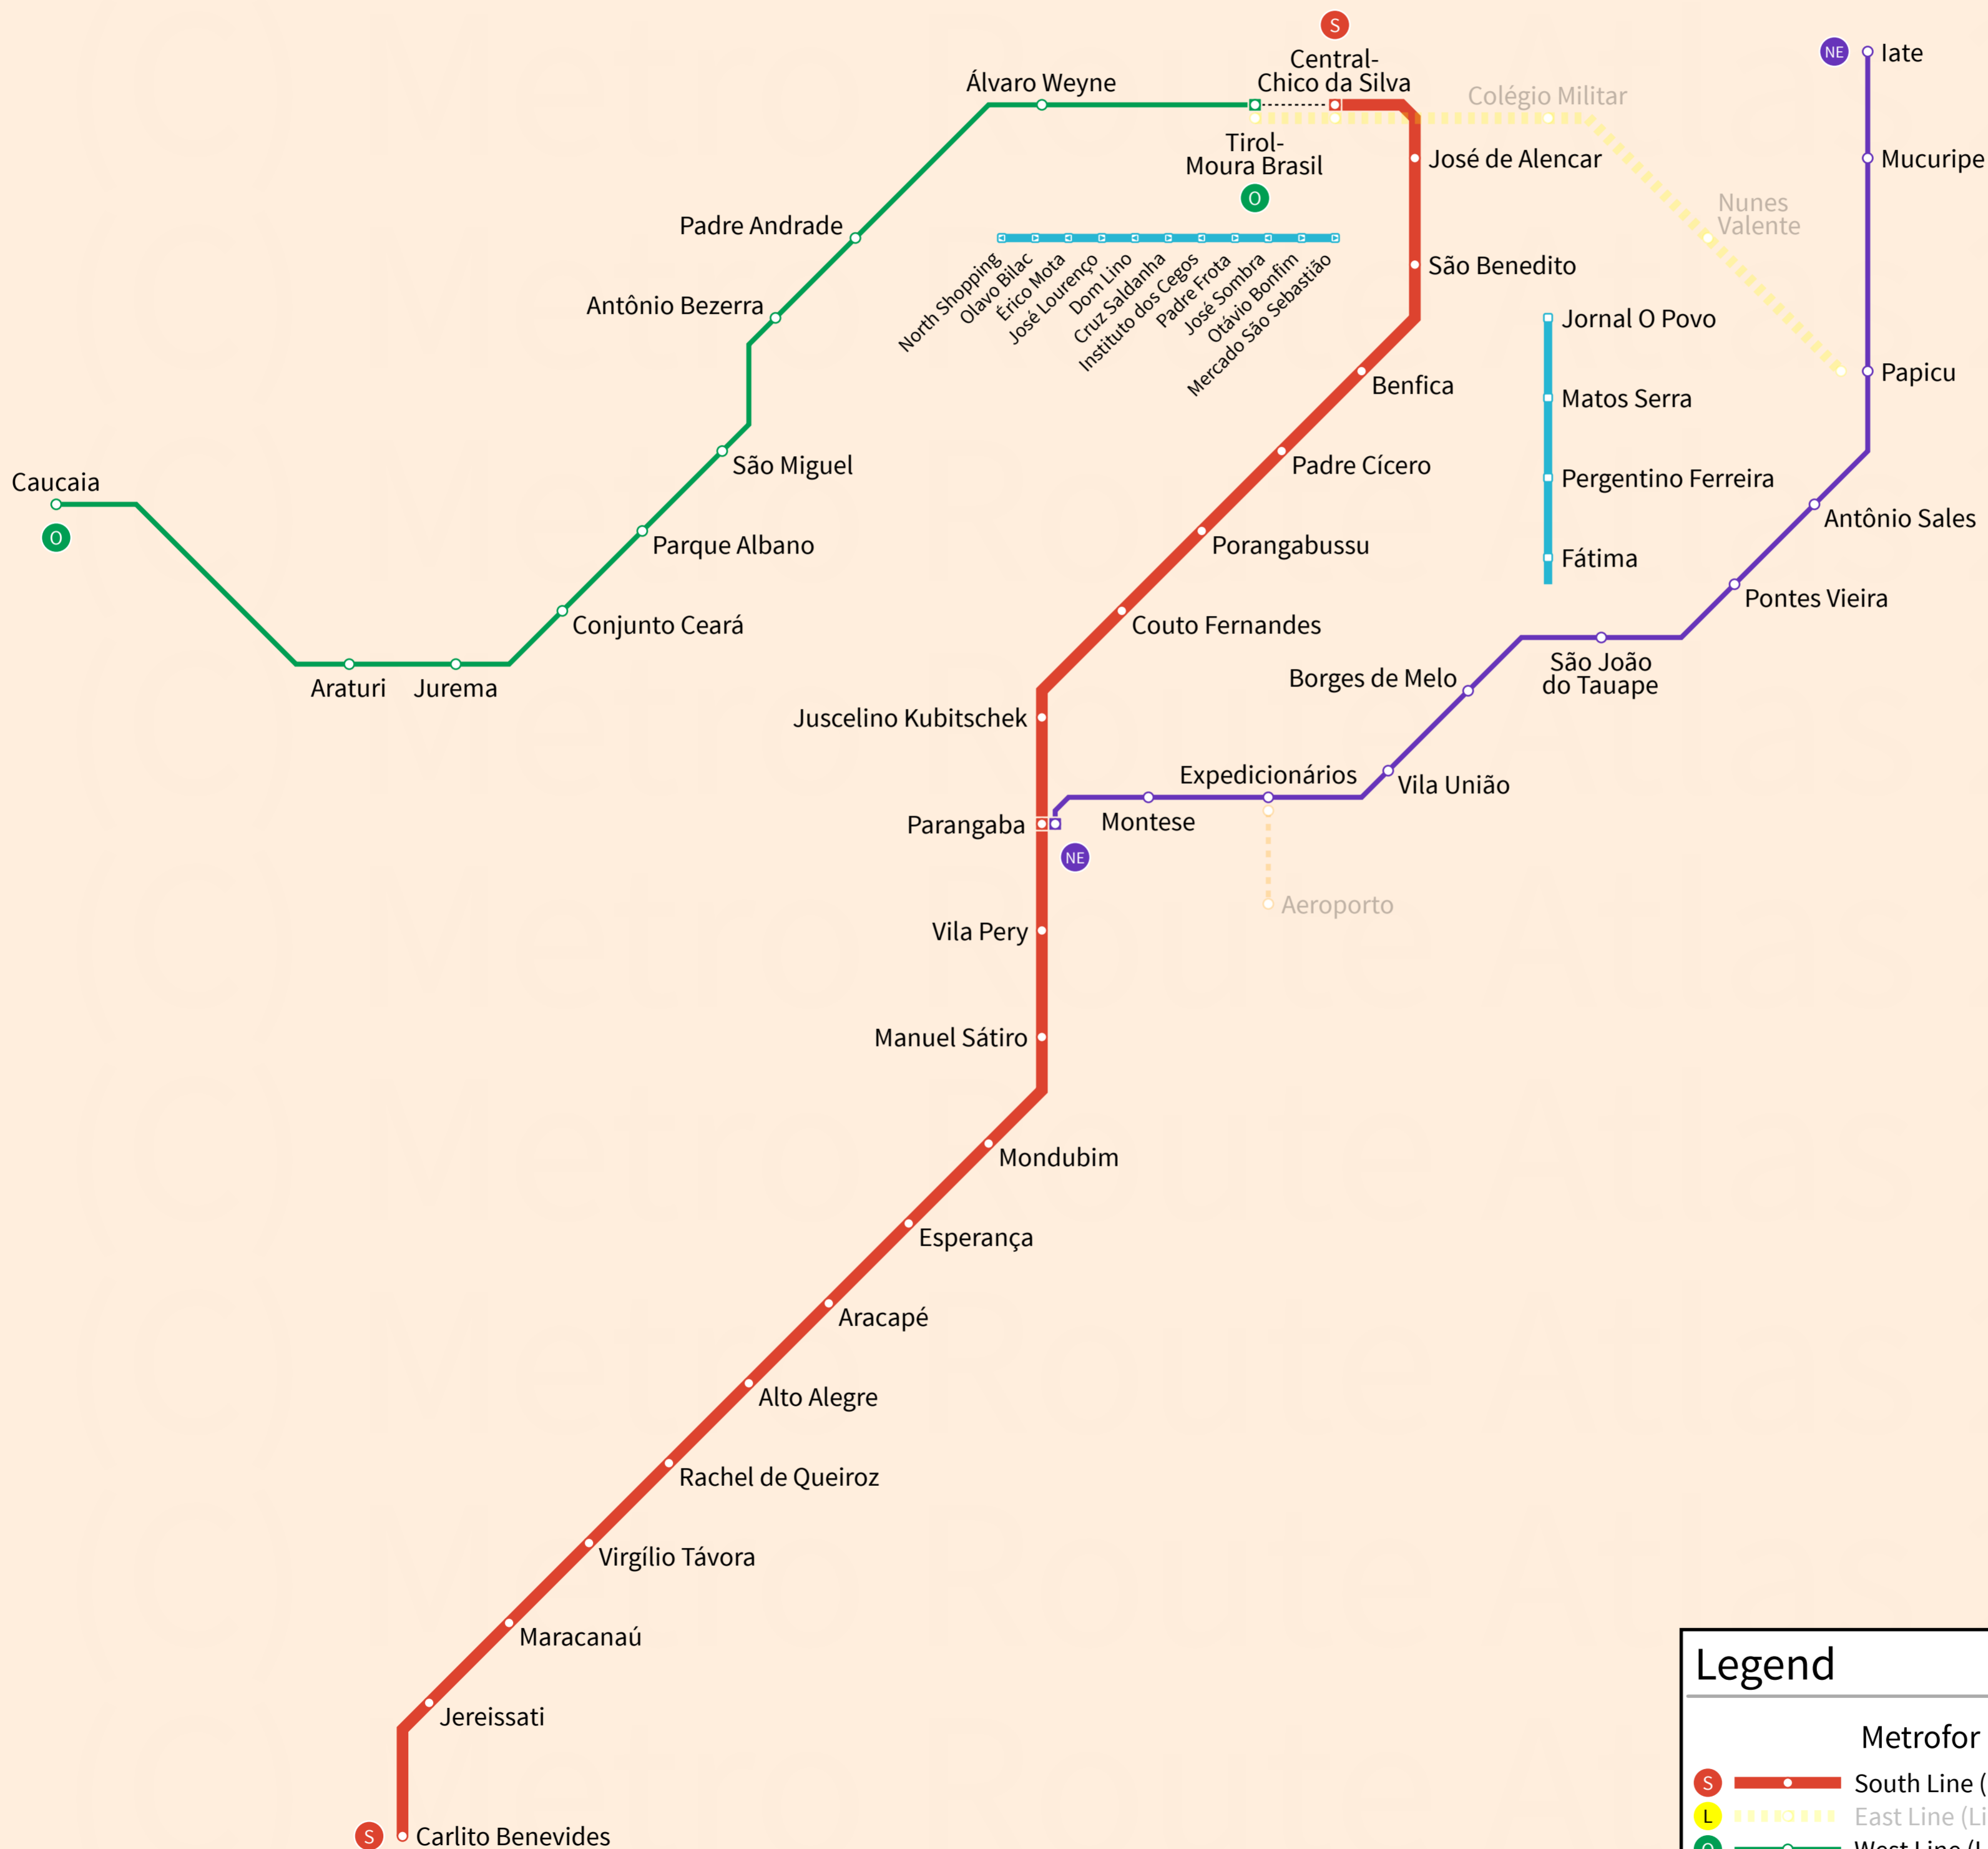

Fortaleza

Brazil

Jan 2023

Atlantic Ocean/Oceano Atlântico

Legend

South Line (Linha Sul)	Station
East Line (Linha Leste) (u/c)	Transfer Station
West Line (Linha Oeste)	Walking Connection
VLT Parangaba-Mucuripe	Line Terminus
Ramal Aeroporto (u/c)	Under Construction
Expresso Fortaleza	Station served in one direction only

© Andrew Fan (Metro Route Atlas) 2023 | This is NOT an official map and may be out of date. Map is not to scale.