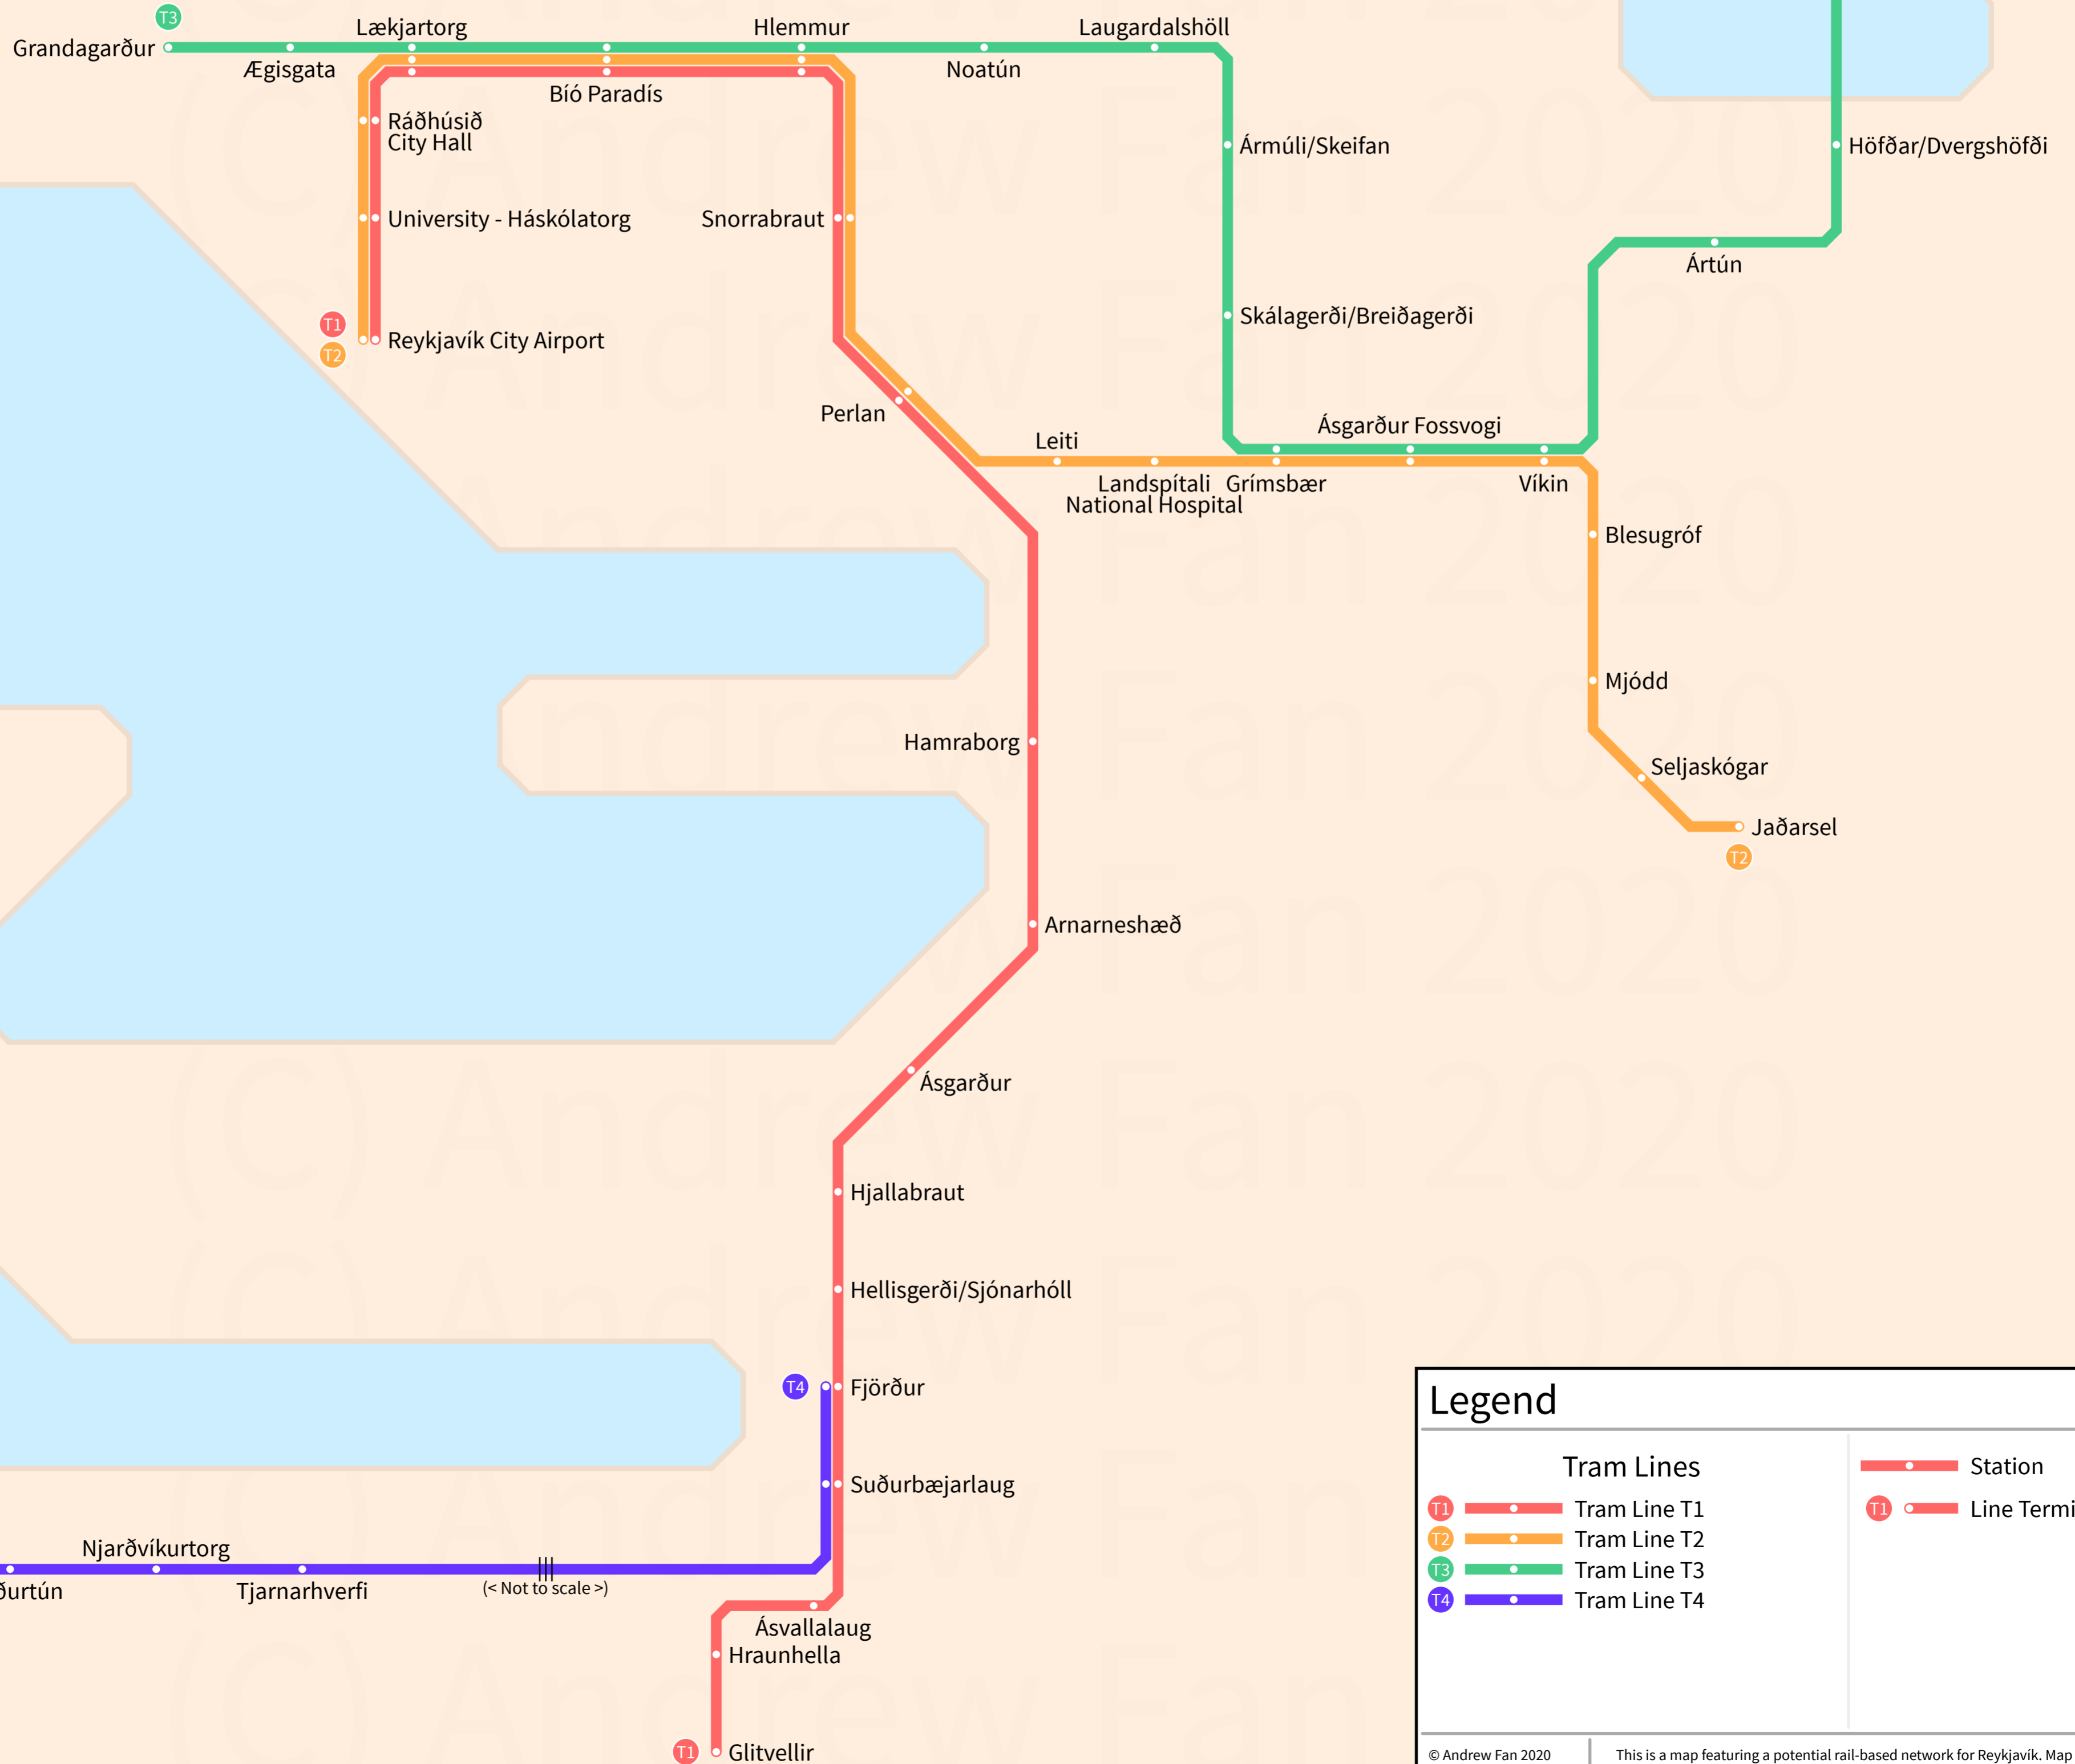

# Reykjavík

Iceland

Challenge Map

### Legend

Tram Line T1	Station
Tram Line T2	Line Terminus
Tram Line T3	
Tram Line T4	

© Andrew Fan 2020 | This is a map featuring a potential rail-based network for Reykjavik. Map is not to scale.