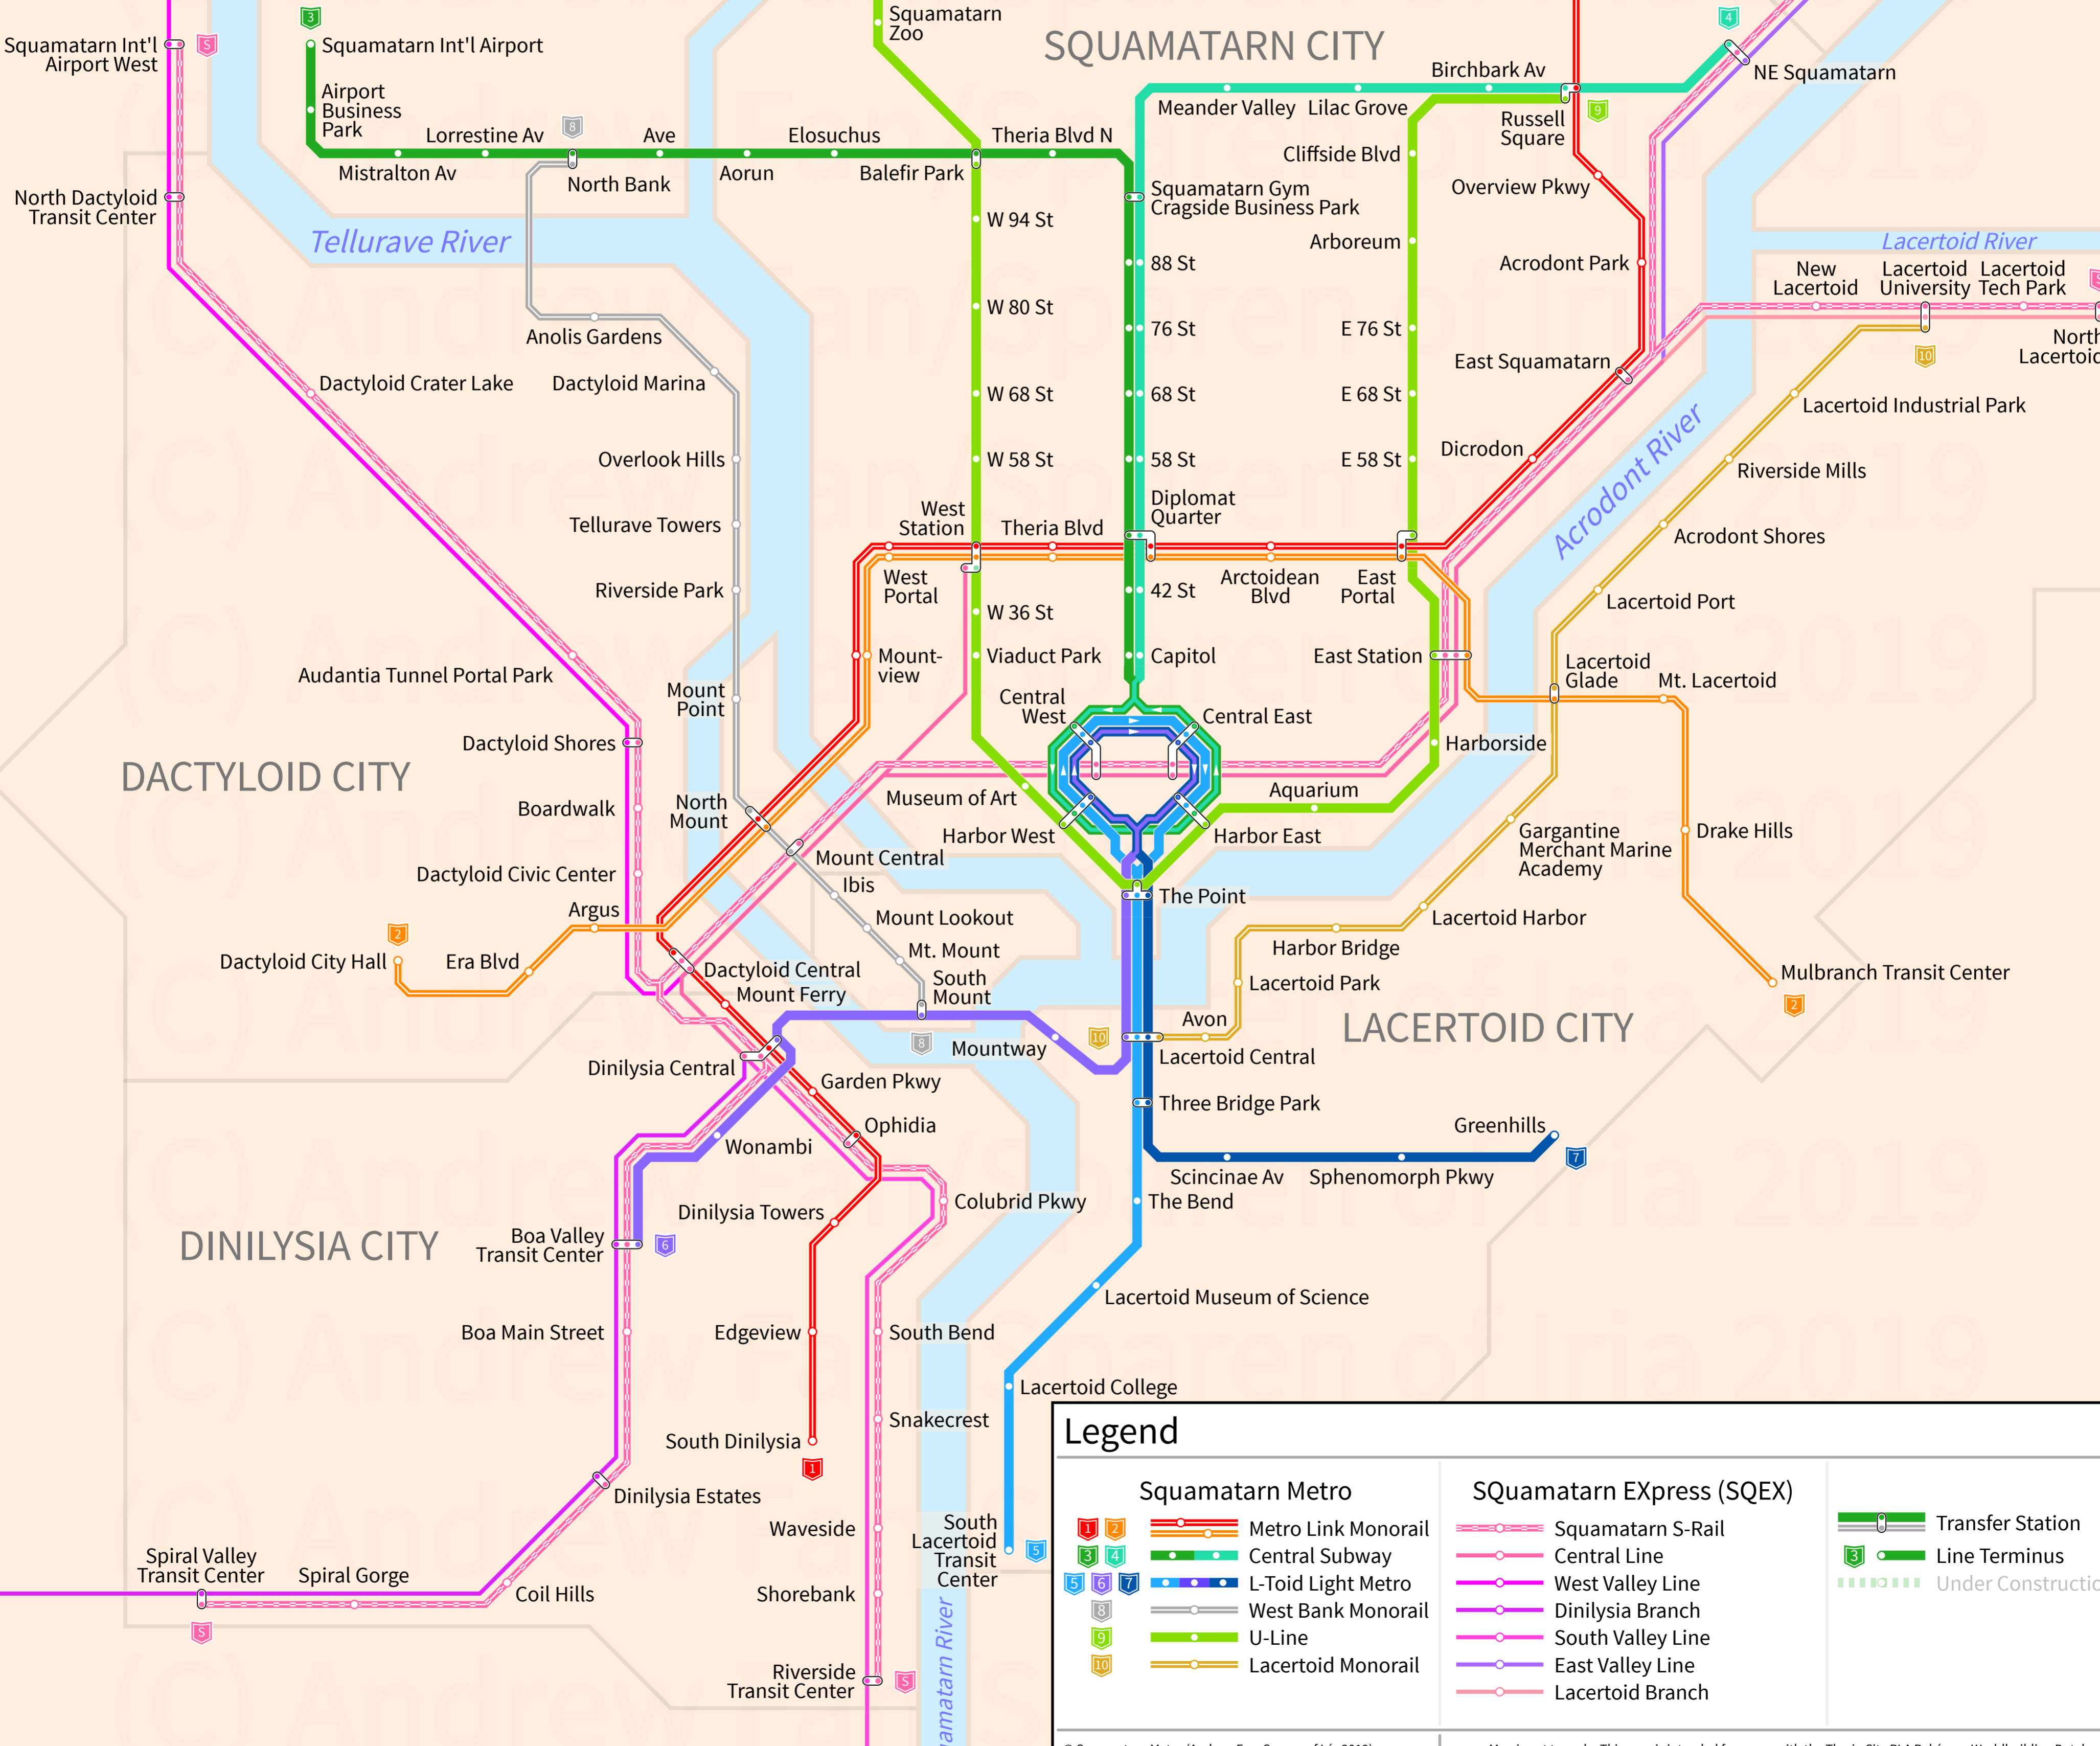

Squamataarn

Legend

Squamataarn Metro		Squamataarn EXpress (SQEX)		Transfer Station	
1	Metro Link Monorail	5	Squamataarn S-Rail	Transfer Station	Line Terminus
2	Central Subway	6	Central Line	Under Construction	
3	L-Toid Light Metro	7	West Valley Line		
4	West Bank Monorail	8	Dinilyisia Branch		
5	U-Line	9	South Valley Line		
6	Lacertoid Monorail	10	East Valley Line		
7			Lacertoid Branch		

© Squamataarn Metro (Andrew Fan, Sparen of Iria 2019) | Map is not to scale. This map is intended for usage with the Theria City PLA Pokémon Worldbuilding Database.