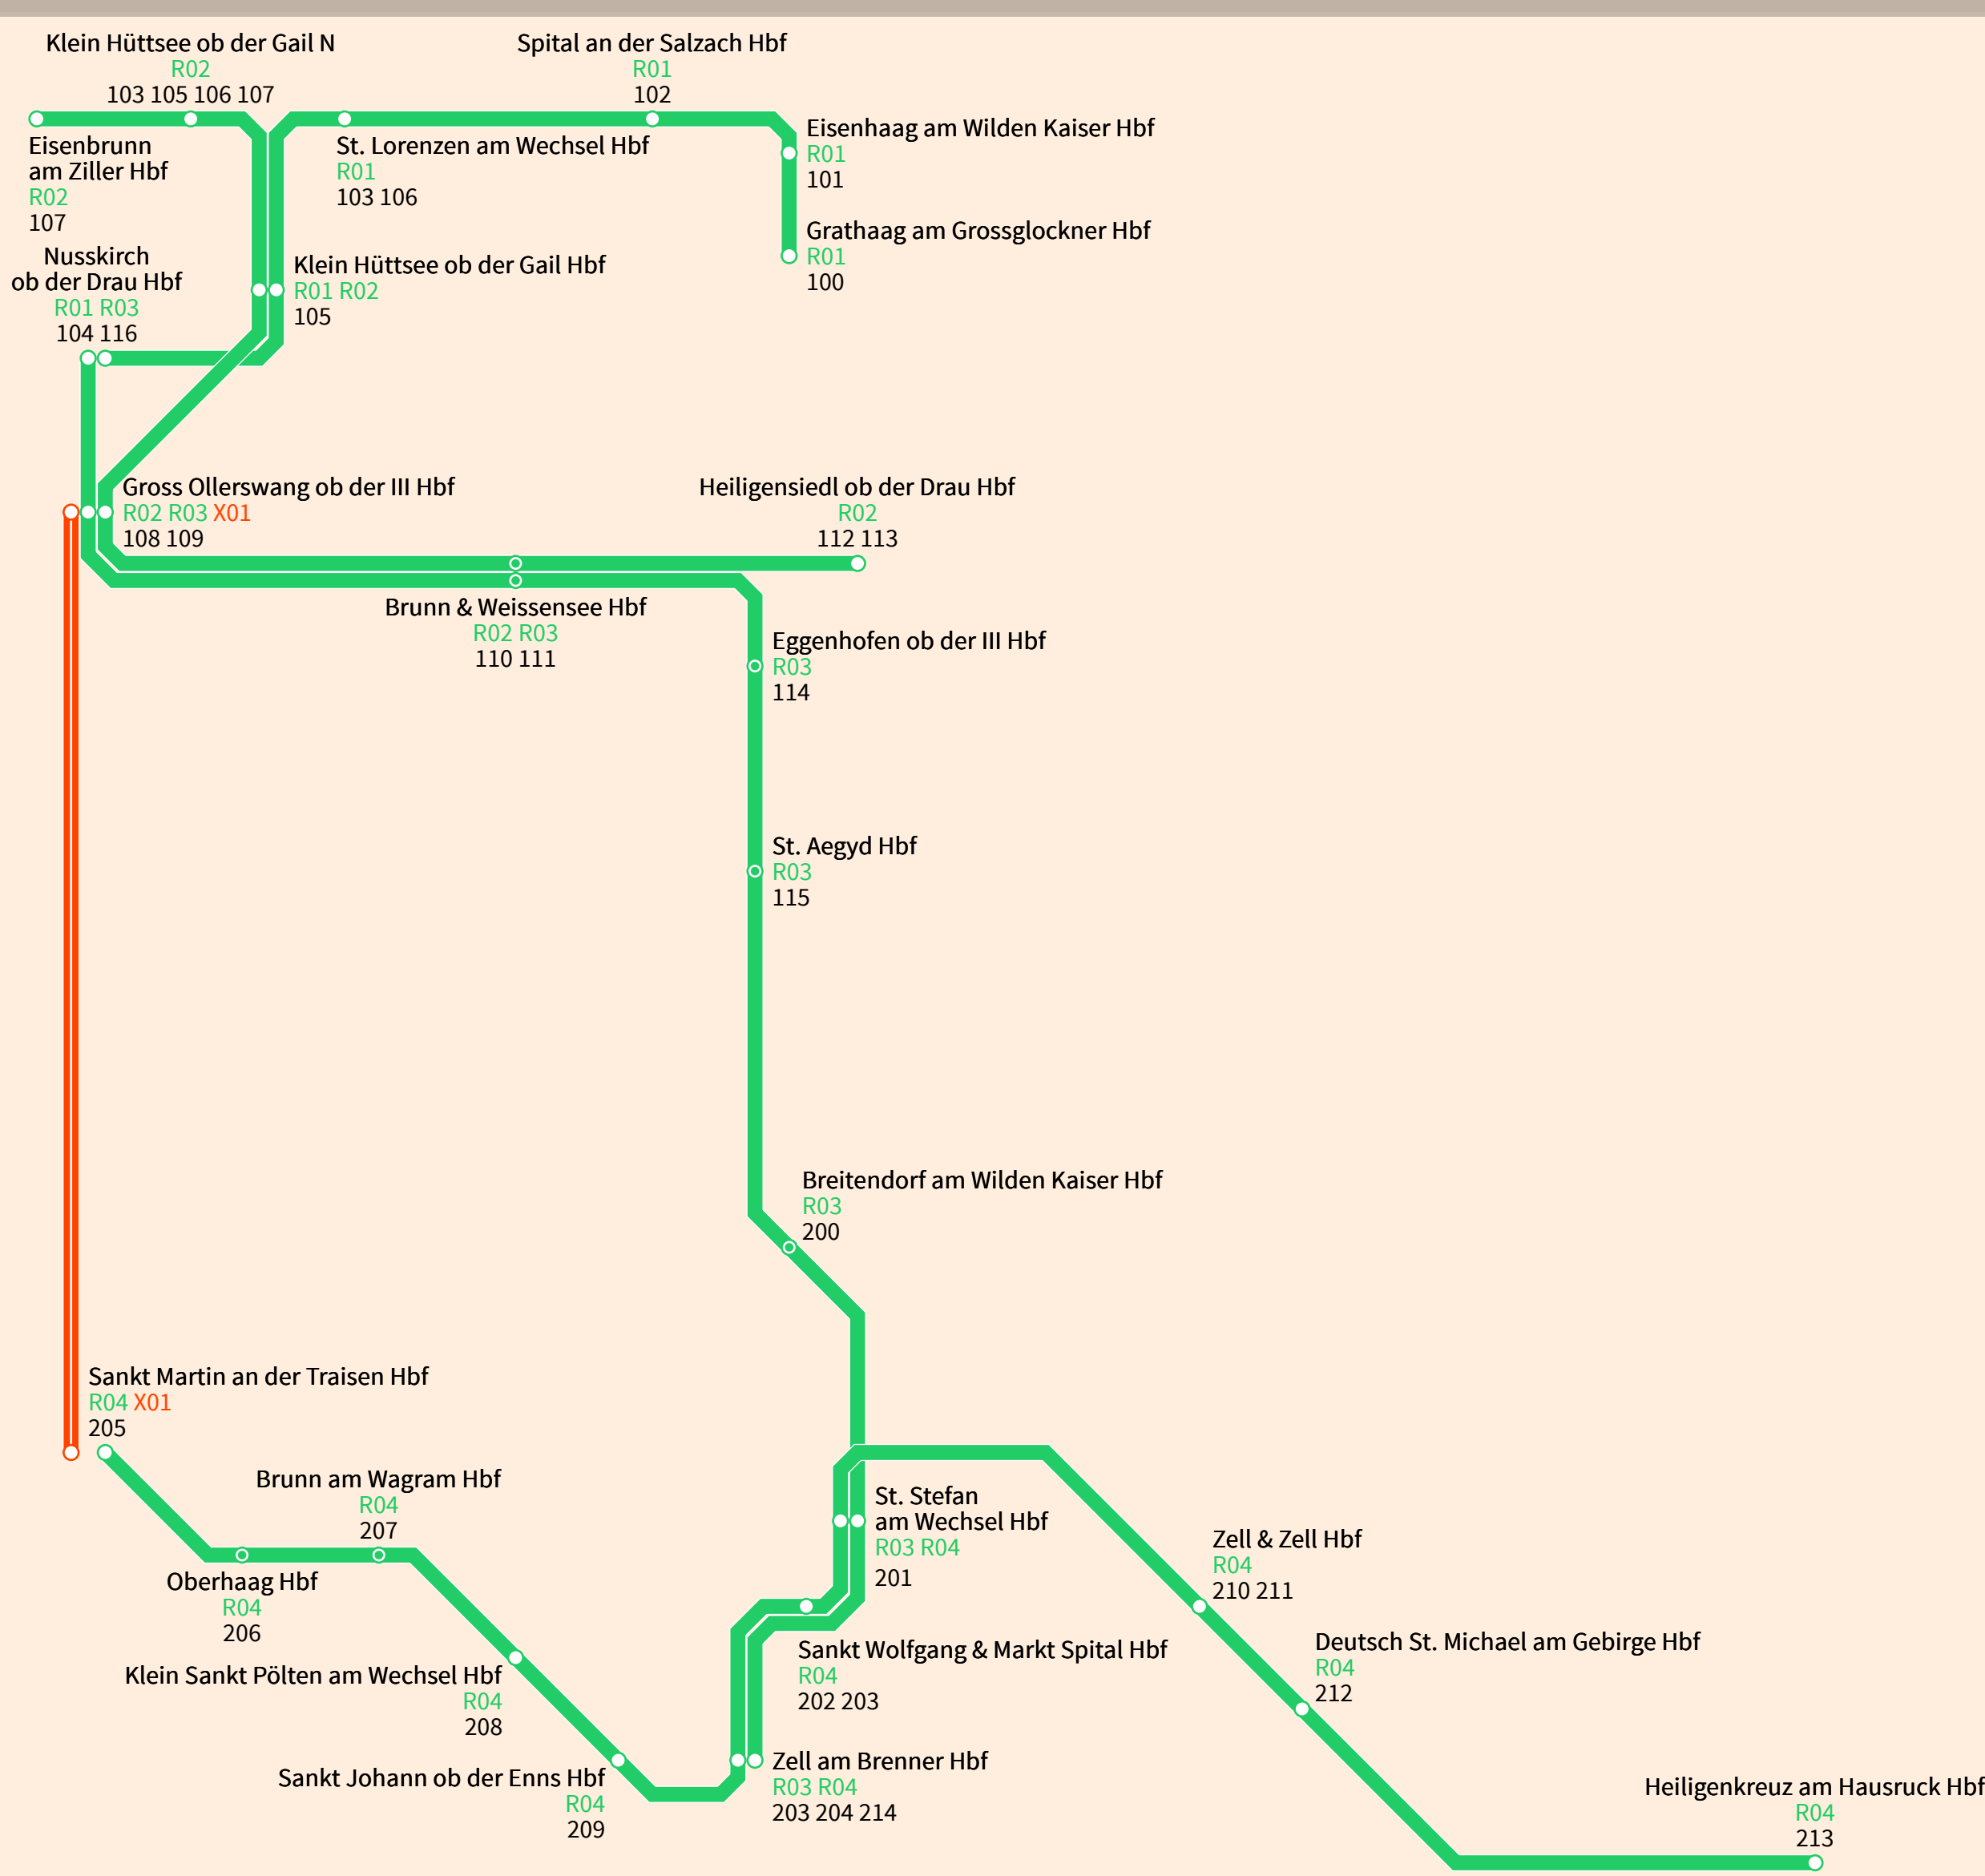

RSE Bahnen

OpenTTD Map Multi-006 Session 004

Legend

Regionalbahn

Elonbahn

- X01 G Ollerswang-Sankt Martin

Station & Name
Main Services
Connecting Services
Some Services Skip