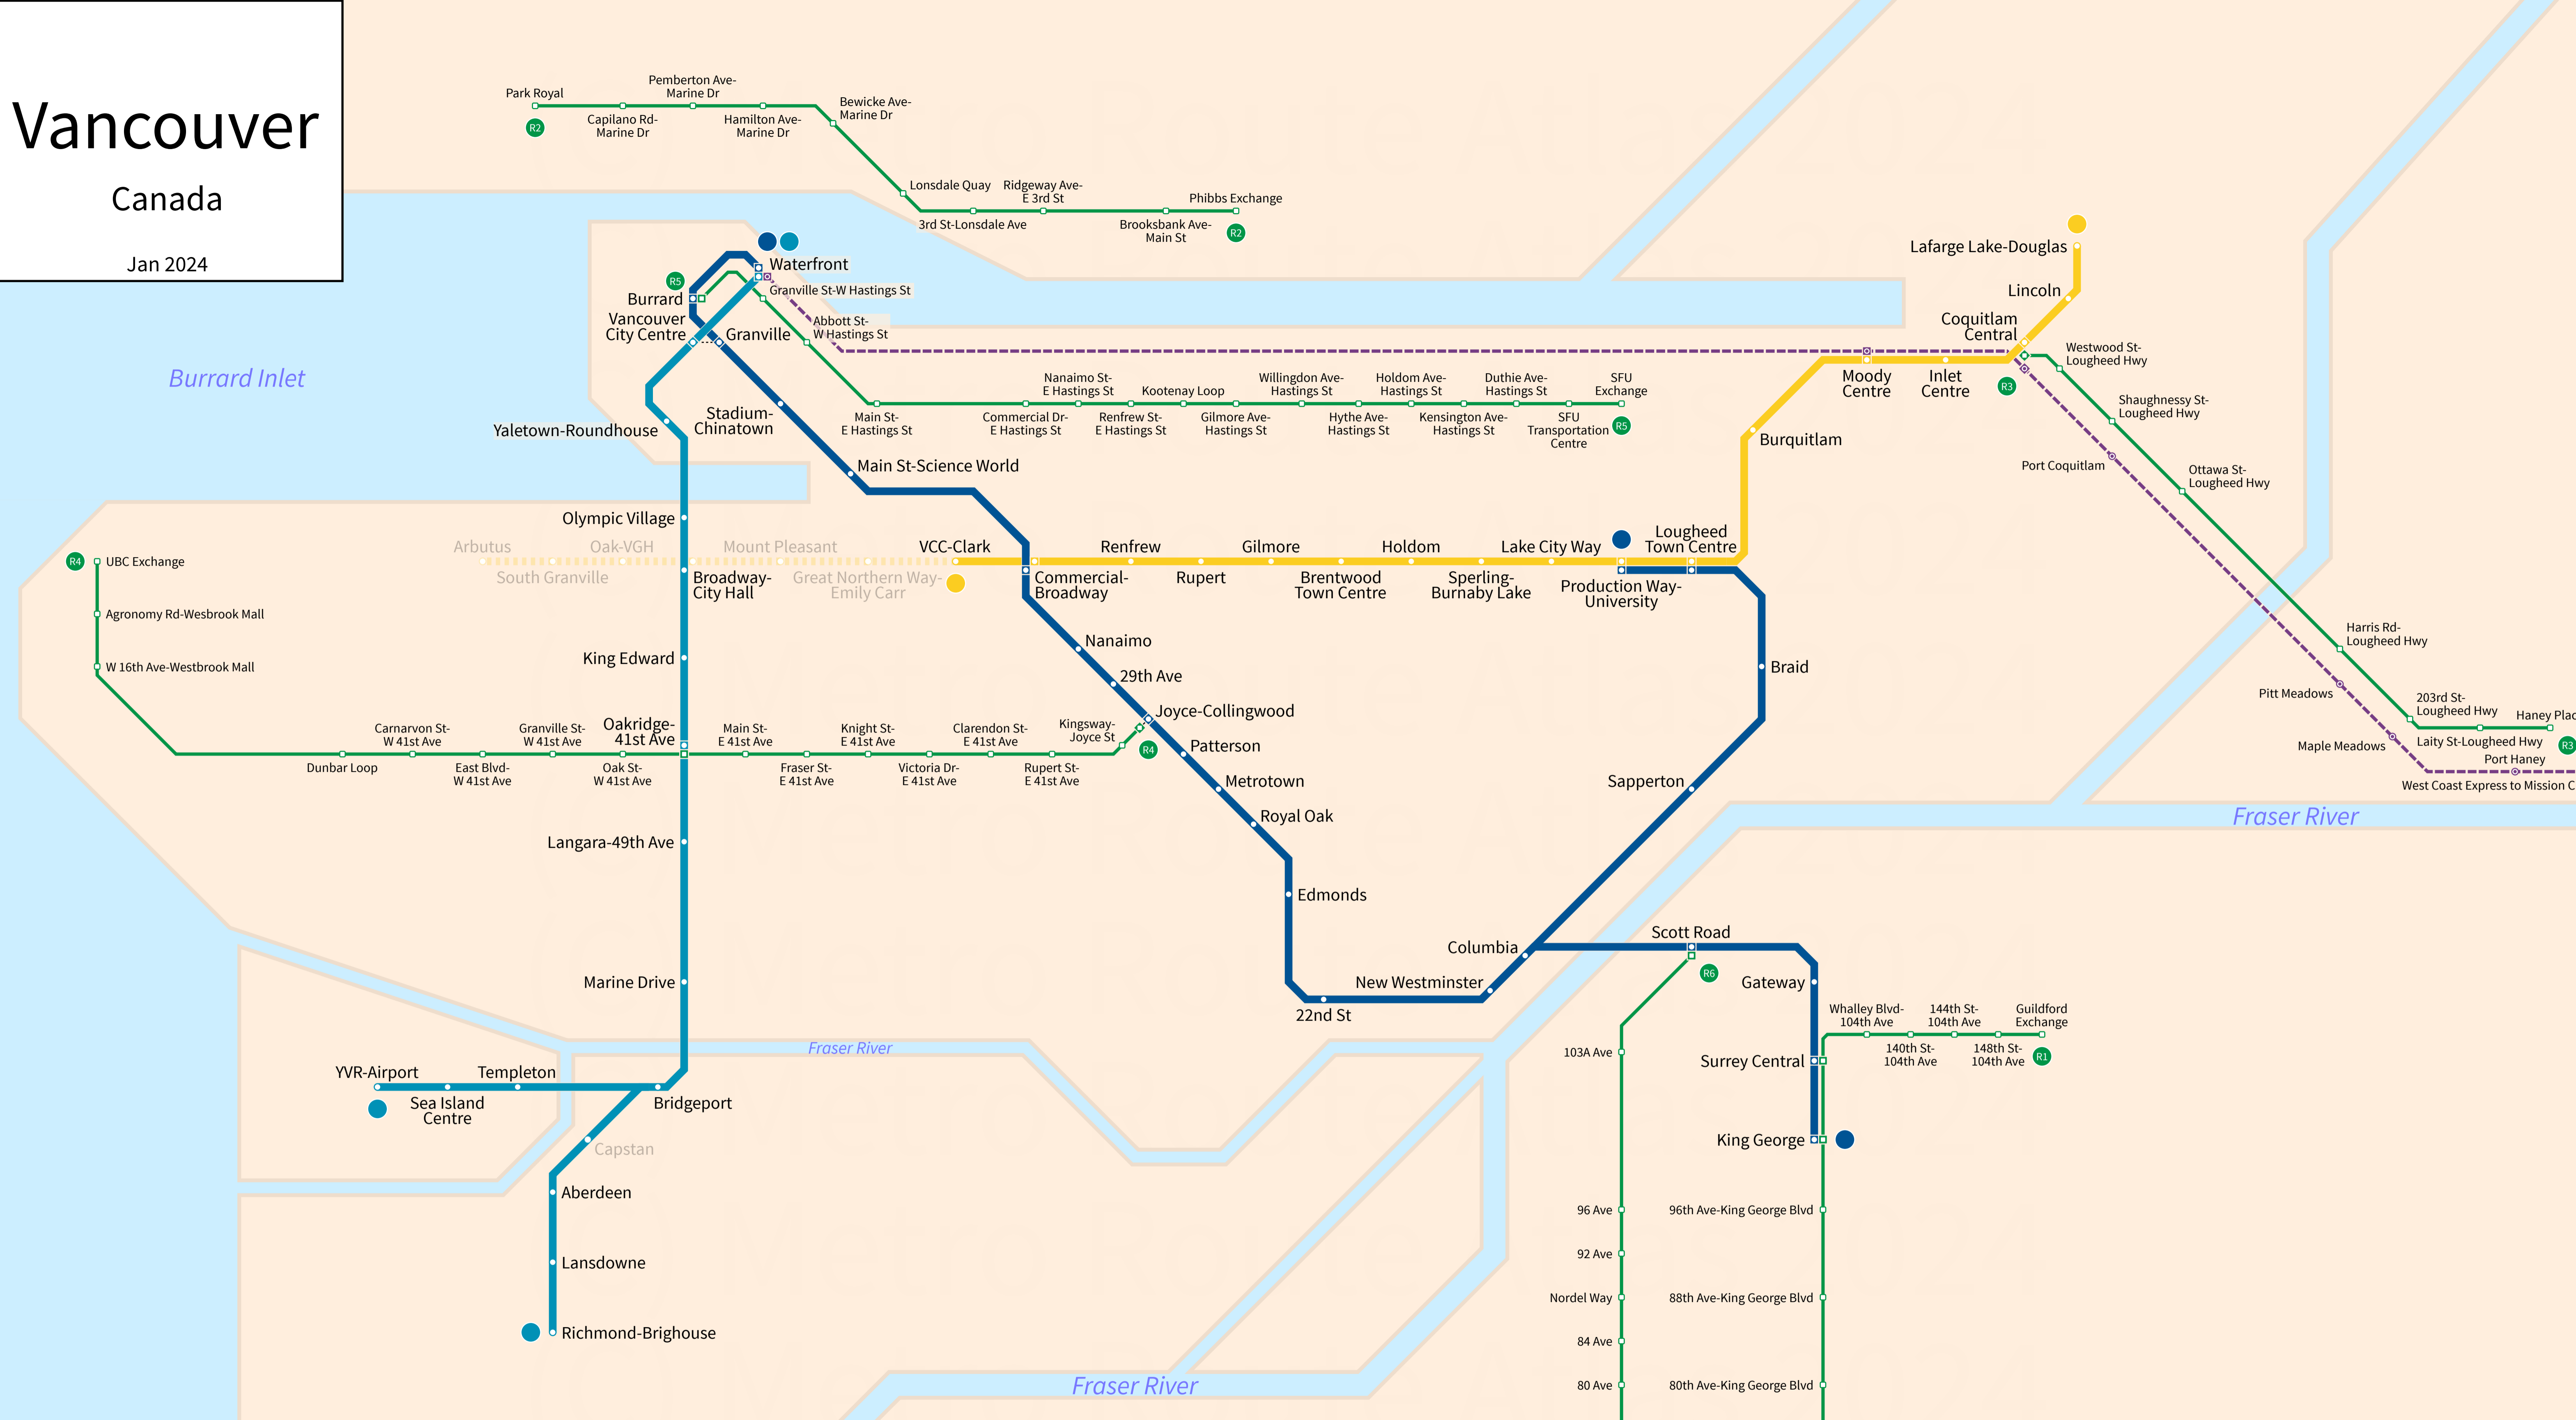

# Vancouver

Canada

Jan 2024

### Legend

<b>SkyTrain</b>	<b>RapidBus</b>	<b>Station</b>
●— Expo Line	R1 — R1 King George Blvd	□— Transfer Station
●— Millennium Line	R2 — R2 Marine Dr	●— Line Terminus
●— Canada Line	R3 — R3 Lougheed Hwy	□— Walking Connection
<b>Commuter Rail</b>	R4 — R4 41st Ave	□— Under Construction
— West Coast Express	R5 — R5 Hastings St	— Rush/Peak Only or Limited Service
	R6 — R6 Scott Road	