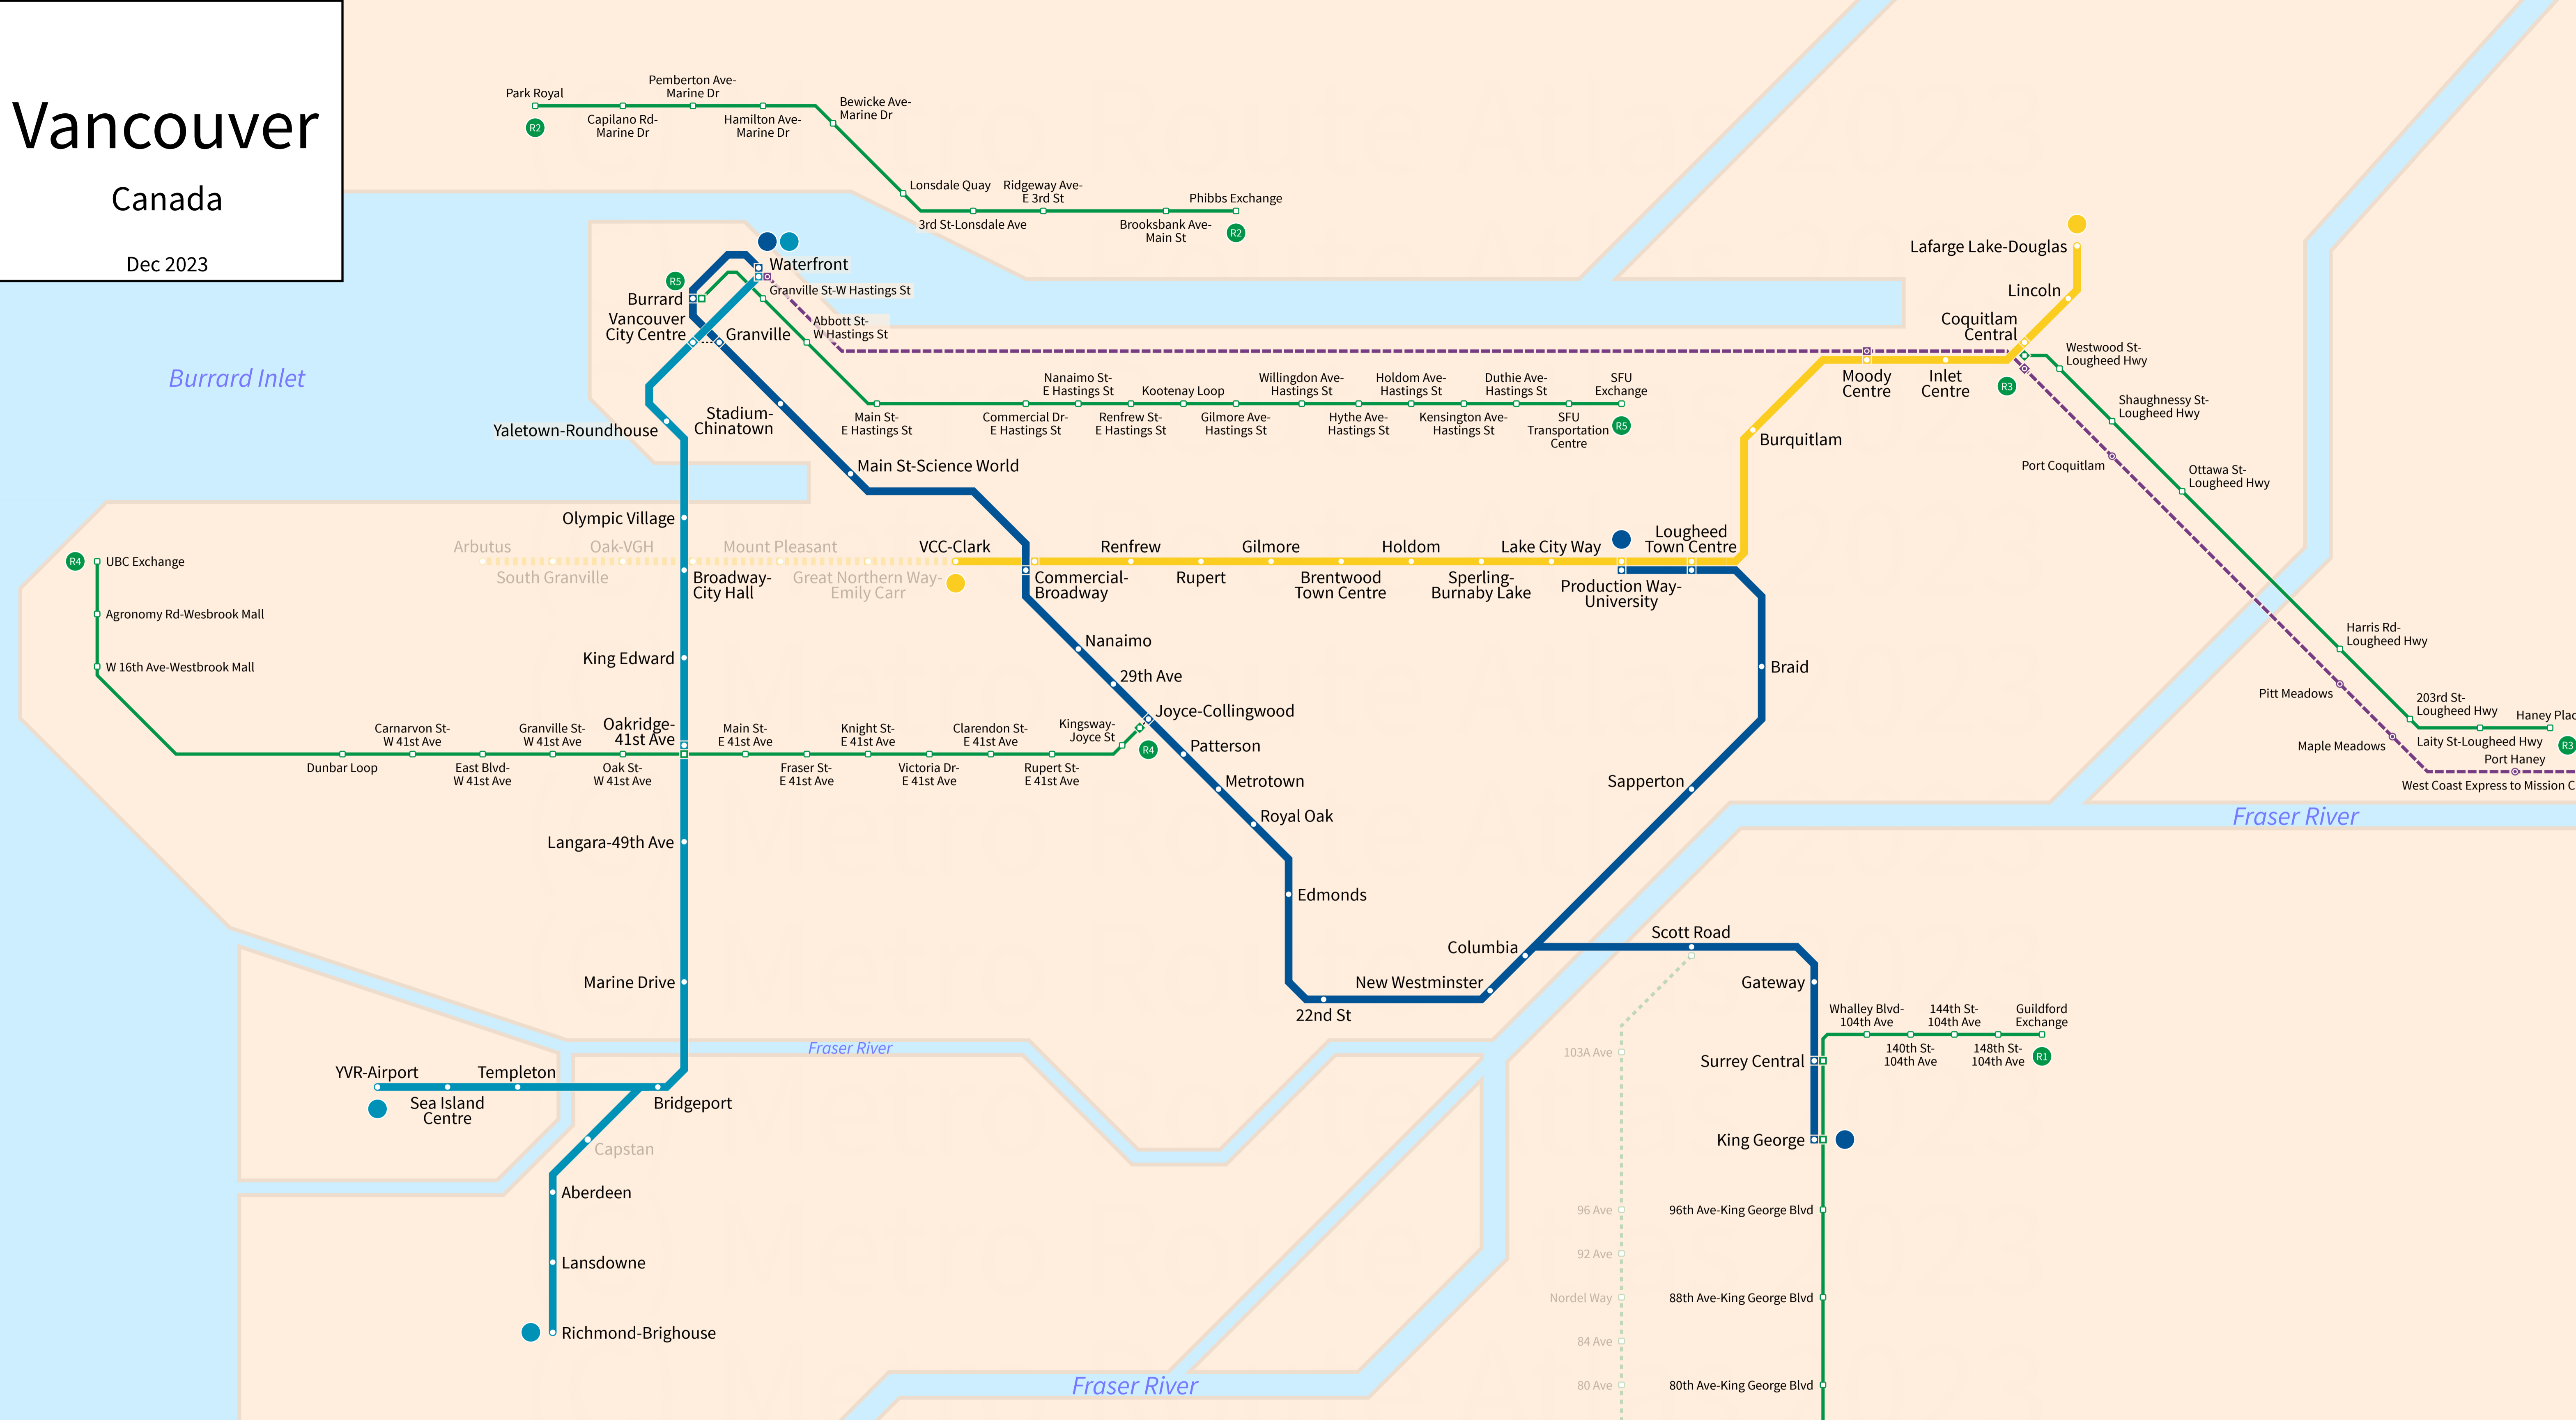

Vancouver

Canada

Dec 2023

Legend

SkyTrain <ul style="list-style-type: none">Expo LineMillennium LineCanada Line	RapidBus <ul style="list-style-type: none">R1 King George BlvdR2 Marine DrR3 Lougheed HwyR4 41st AveR5 Hastings StR6 Scott Rd (u/c)	Station <ul style="list-style-type: none">StationTransfer StationLine TerminusWalking ConnectionUnder ConstructionRush/Peak Only or Limited Service
---	---	---