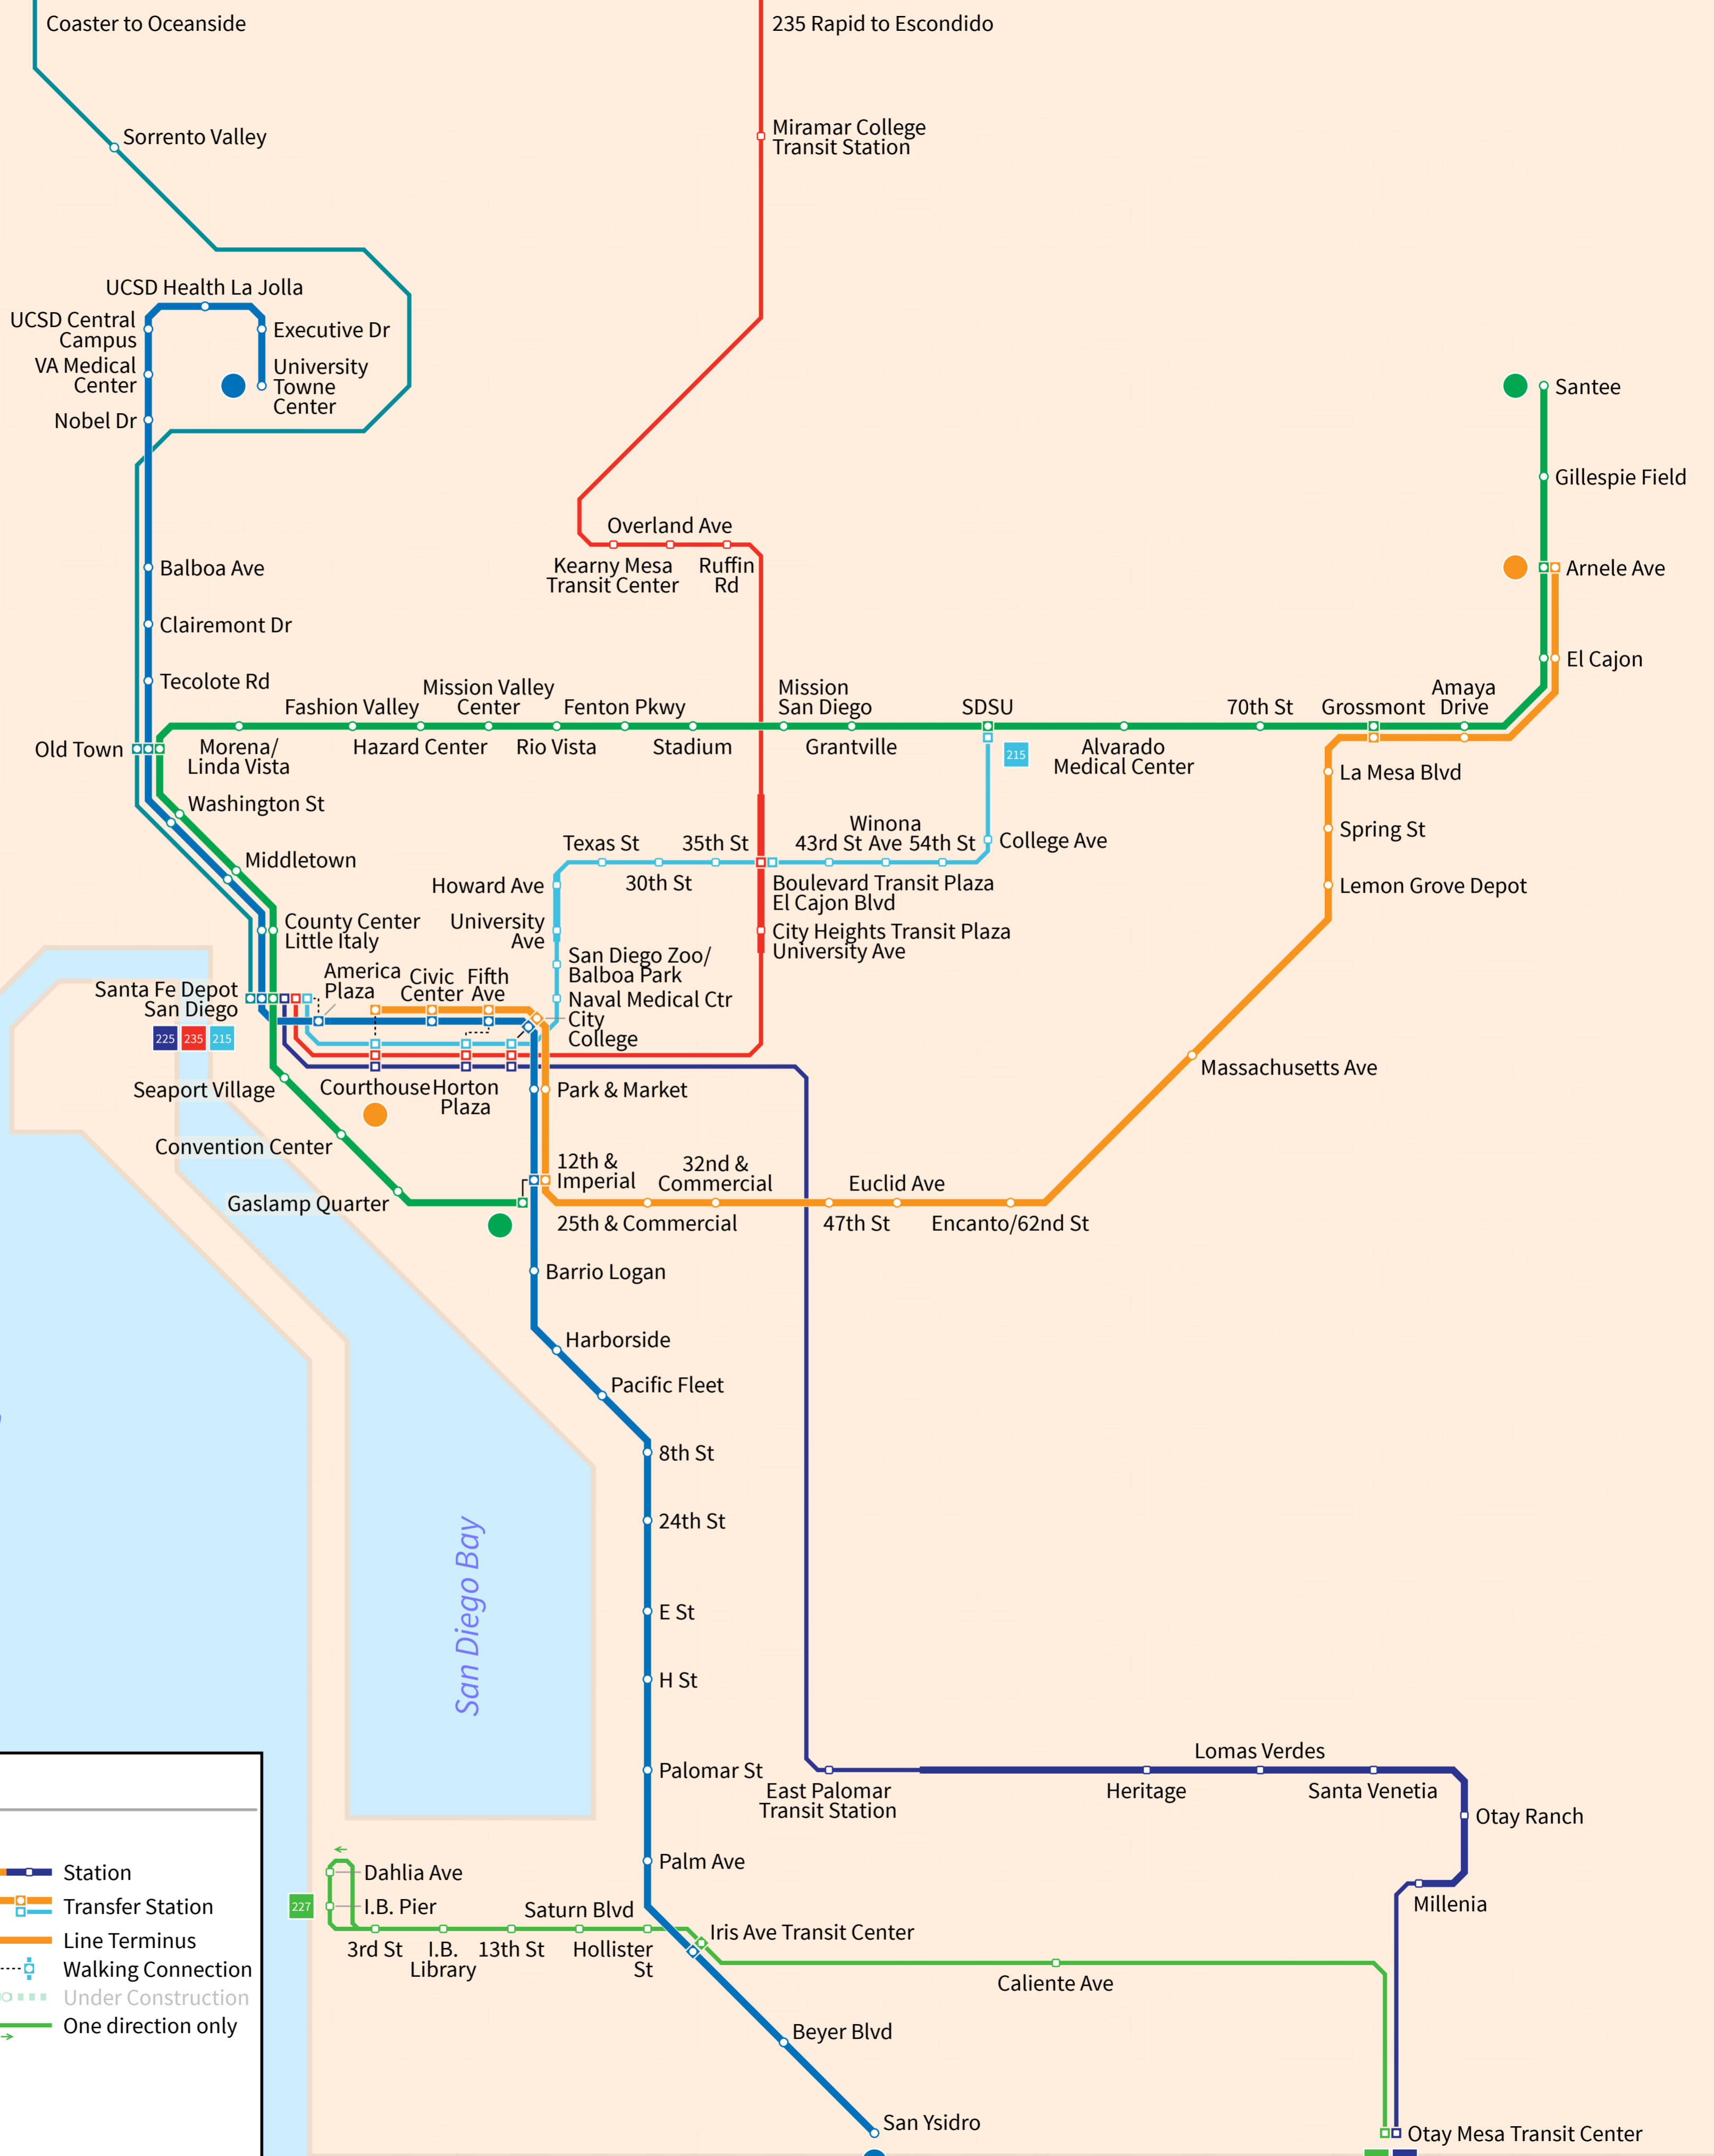

San Diego

USA

Oct 2023

Legend

Blue Line	Station
Orange Line	Transfer Station
Green Line	Line Terminus
Mid-City Rapid	Walking Connection
South Bay Rapid	Under Construction
Iris Rapid	One direction only
I-15 Rapid	
Commuter Rail	
Coaster	

MEXICO