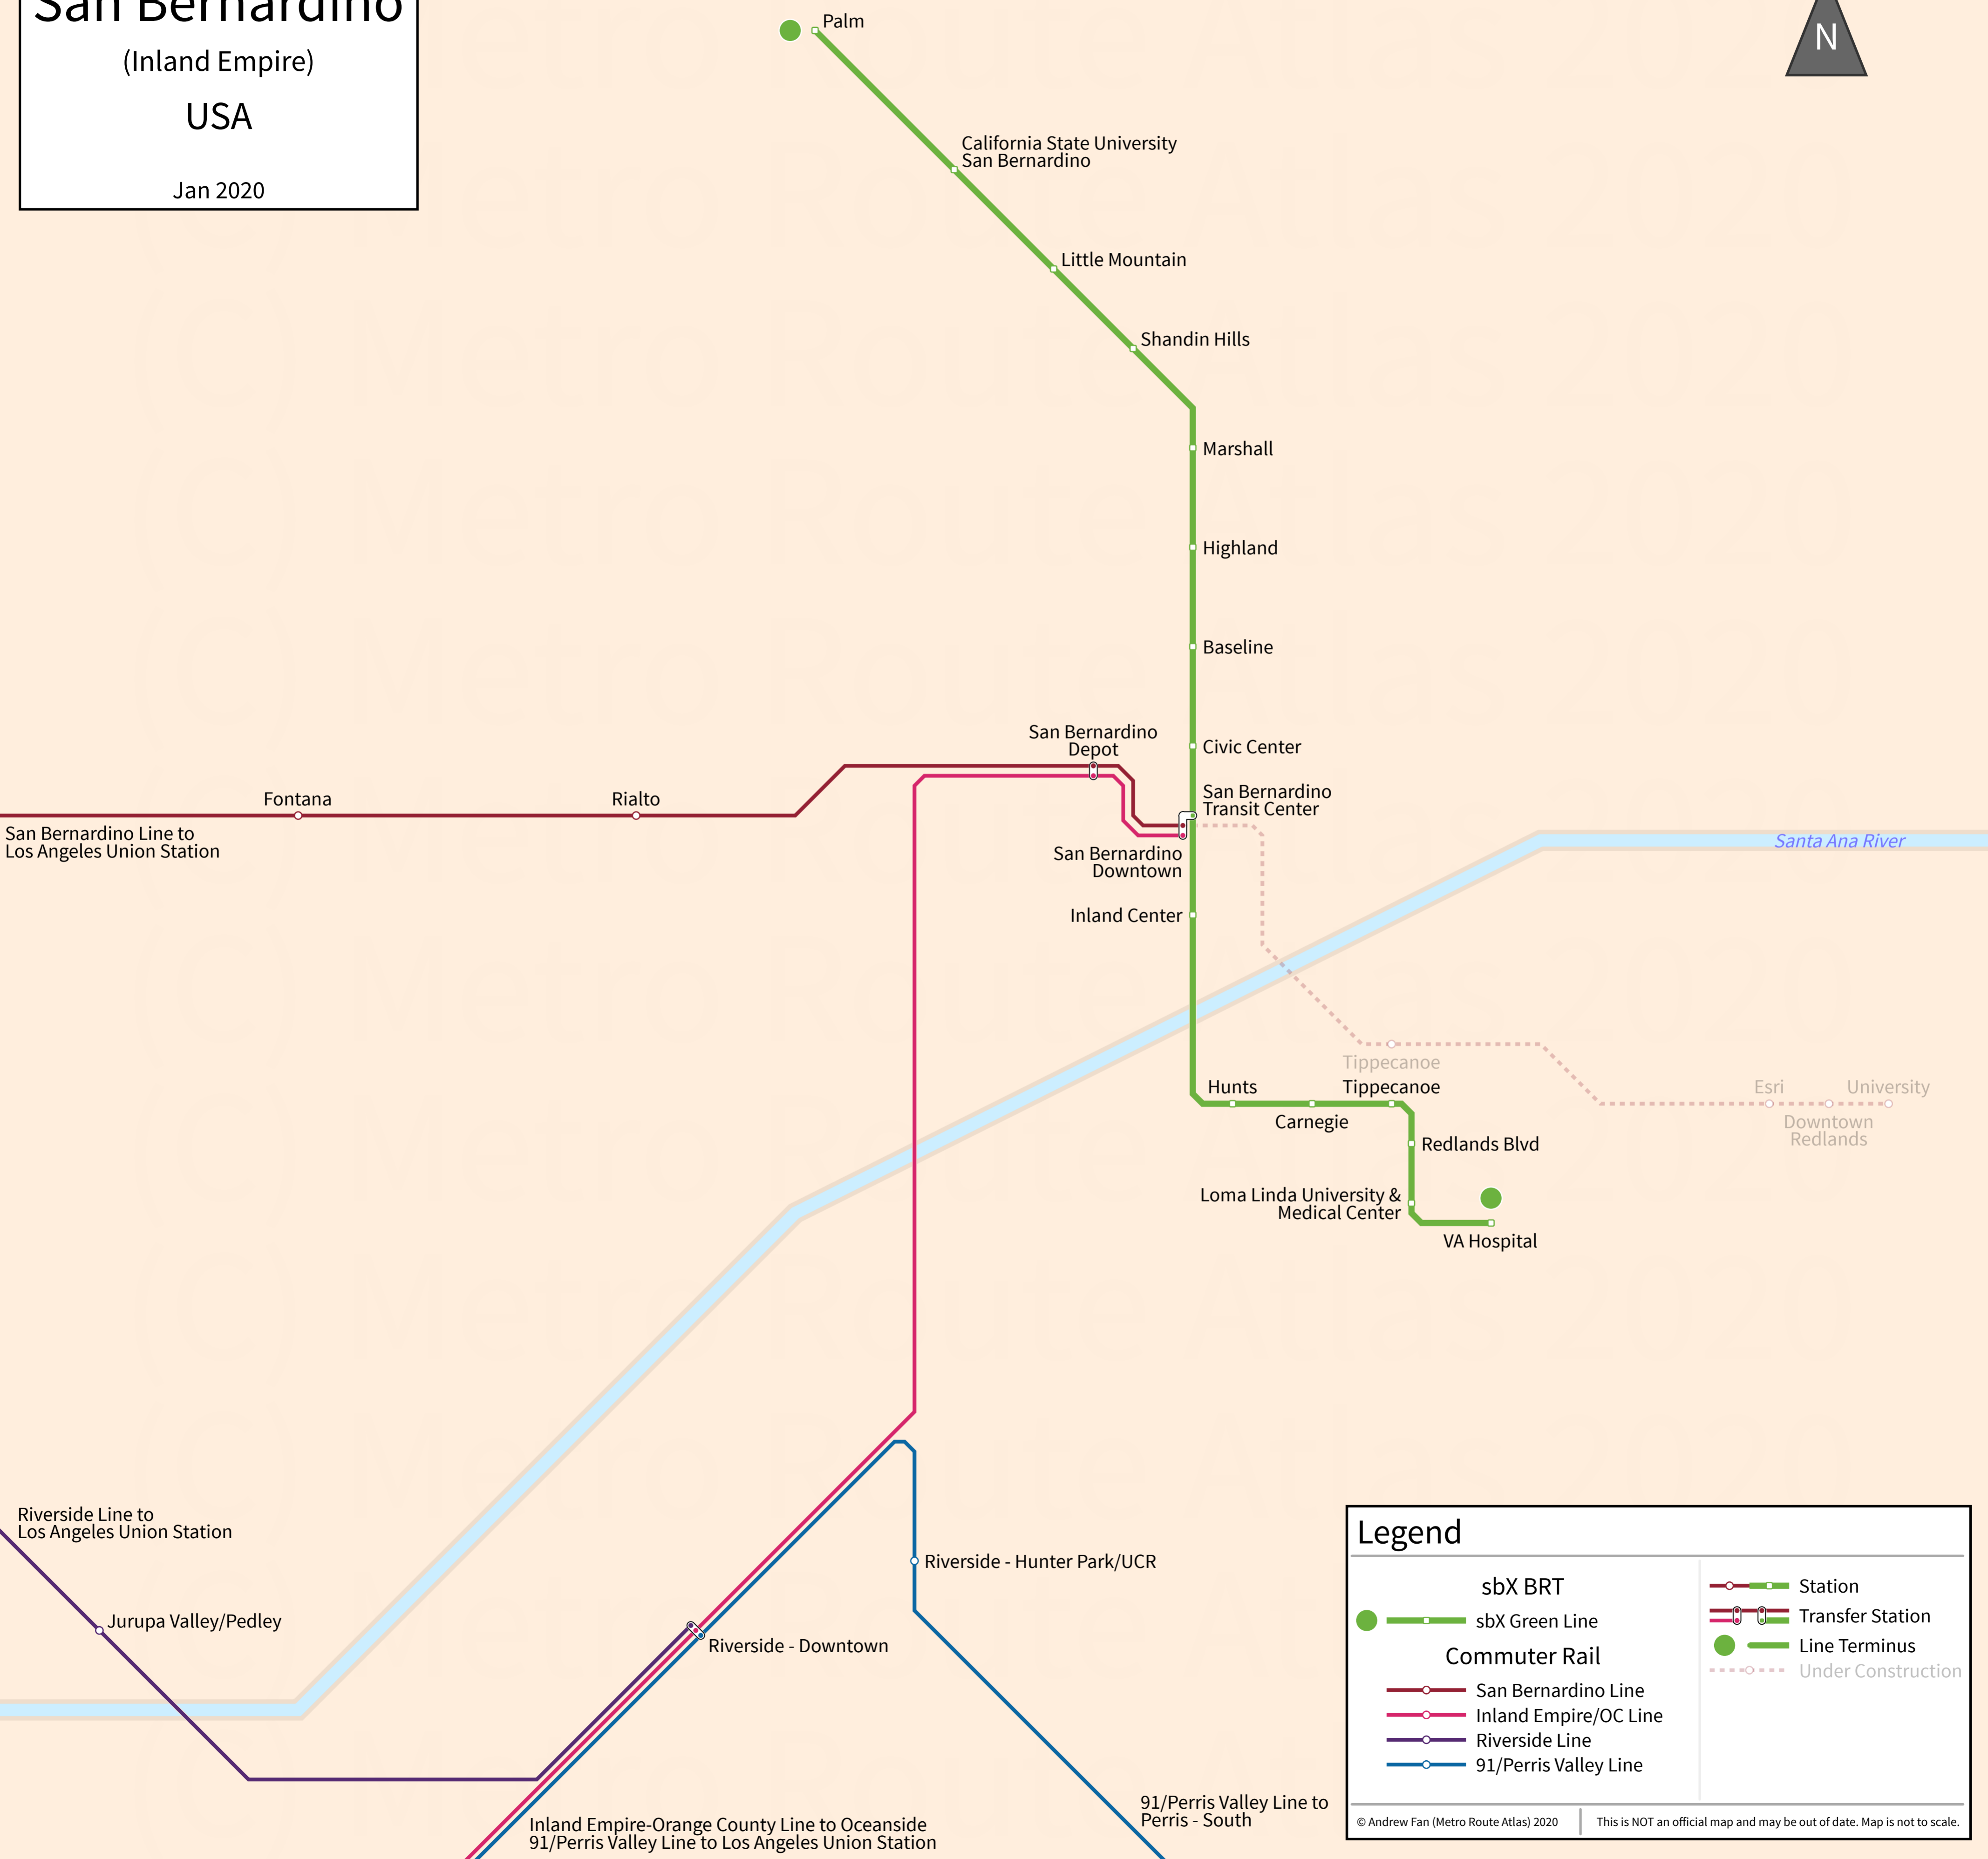

San Bernardino

(Inland Empire)
USA

Jan 2020

Legend

	sbX BRT		Station
	sbX Green Line		Transfer Station
Commuter Rail			Line Terminus
	San Bernardino Line		Under Construction
	Inland Empire/OC Line		
	Riverside Line		
	91/Perris Valley Line		

© Andrew Fan (Metro Route Atlas) 2020 | This is NOT an official map and may be out of date. Map is not to scale.