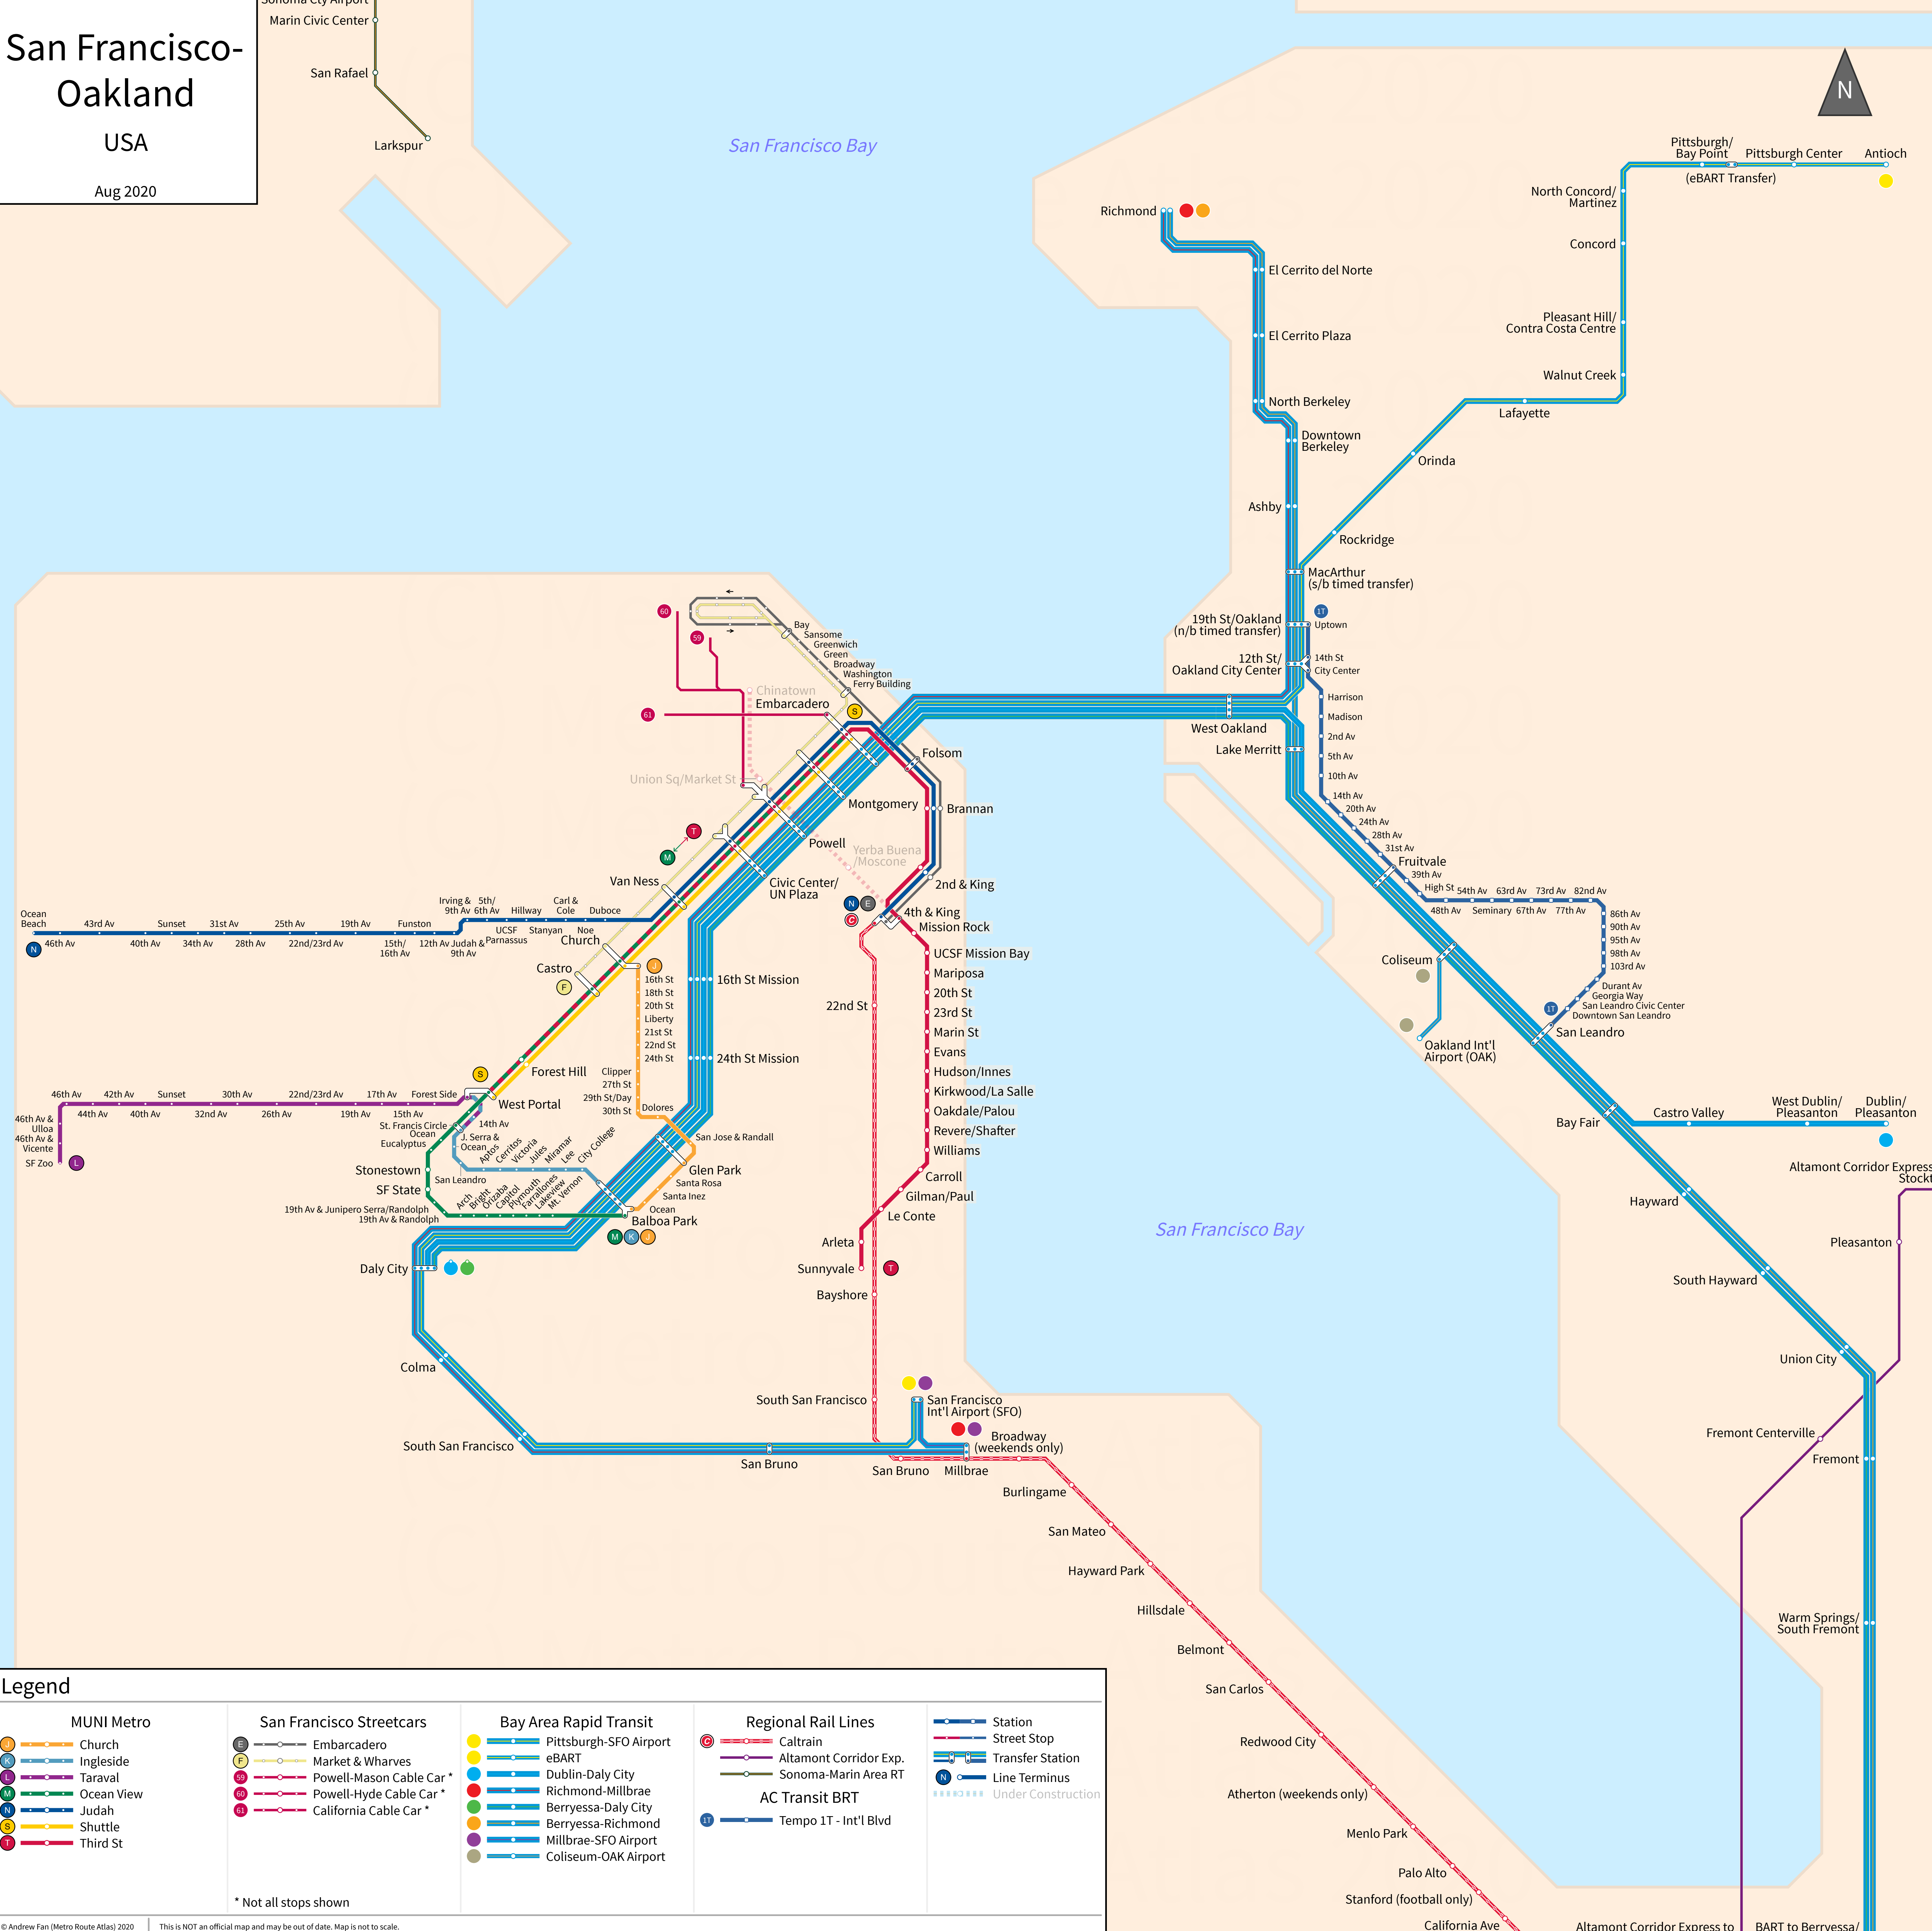

San Francisco-Oakland

USA

Aug 2020

Legend

| | | | | |
|---|---|--|--|---|
| MUNI Metro Church Ingleside Taraval Ocean View Judah Shuttle Third St | San Francisco Streetcars Embarcadero Market & Wharves Powell-Mason Cable Car * Powell-Hyde Cable Car * California Cable Car * | Bay Area Rapid Transit Pittsburgh-SFO Airport eBART Dublin-Daly City Richmond-Millbrae Berryessa-Daly City Berryessa-Richmond Millbrae-SFO Airport Coliseum-OAK Airport | Regional Rail Lines Caltrain Altamont Corridor Exp. Sonoma-Marin Area RT AC Transit BRT Tempo 1T - Int'l Blvd | Station Street Stop Transfer Station Line Terminus Under Construction |
|---|---|--|--|---|

* Not all stops shown

© Andrew Fan (Metro Route Atlas) 2020 | This is NOT an official map and may be out of date. Map is not to scale.

California Ave Caltrain to San José Diridon and Gilroy | Altamont Corridor Express to San José Diridon | BART to Berryessa/North San José