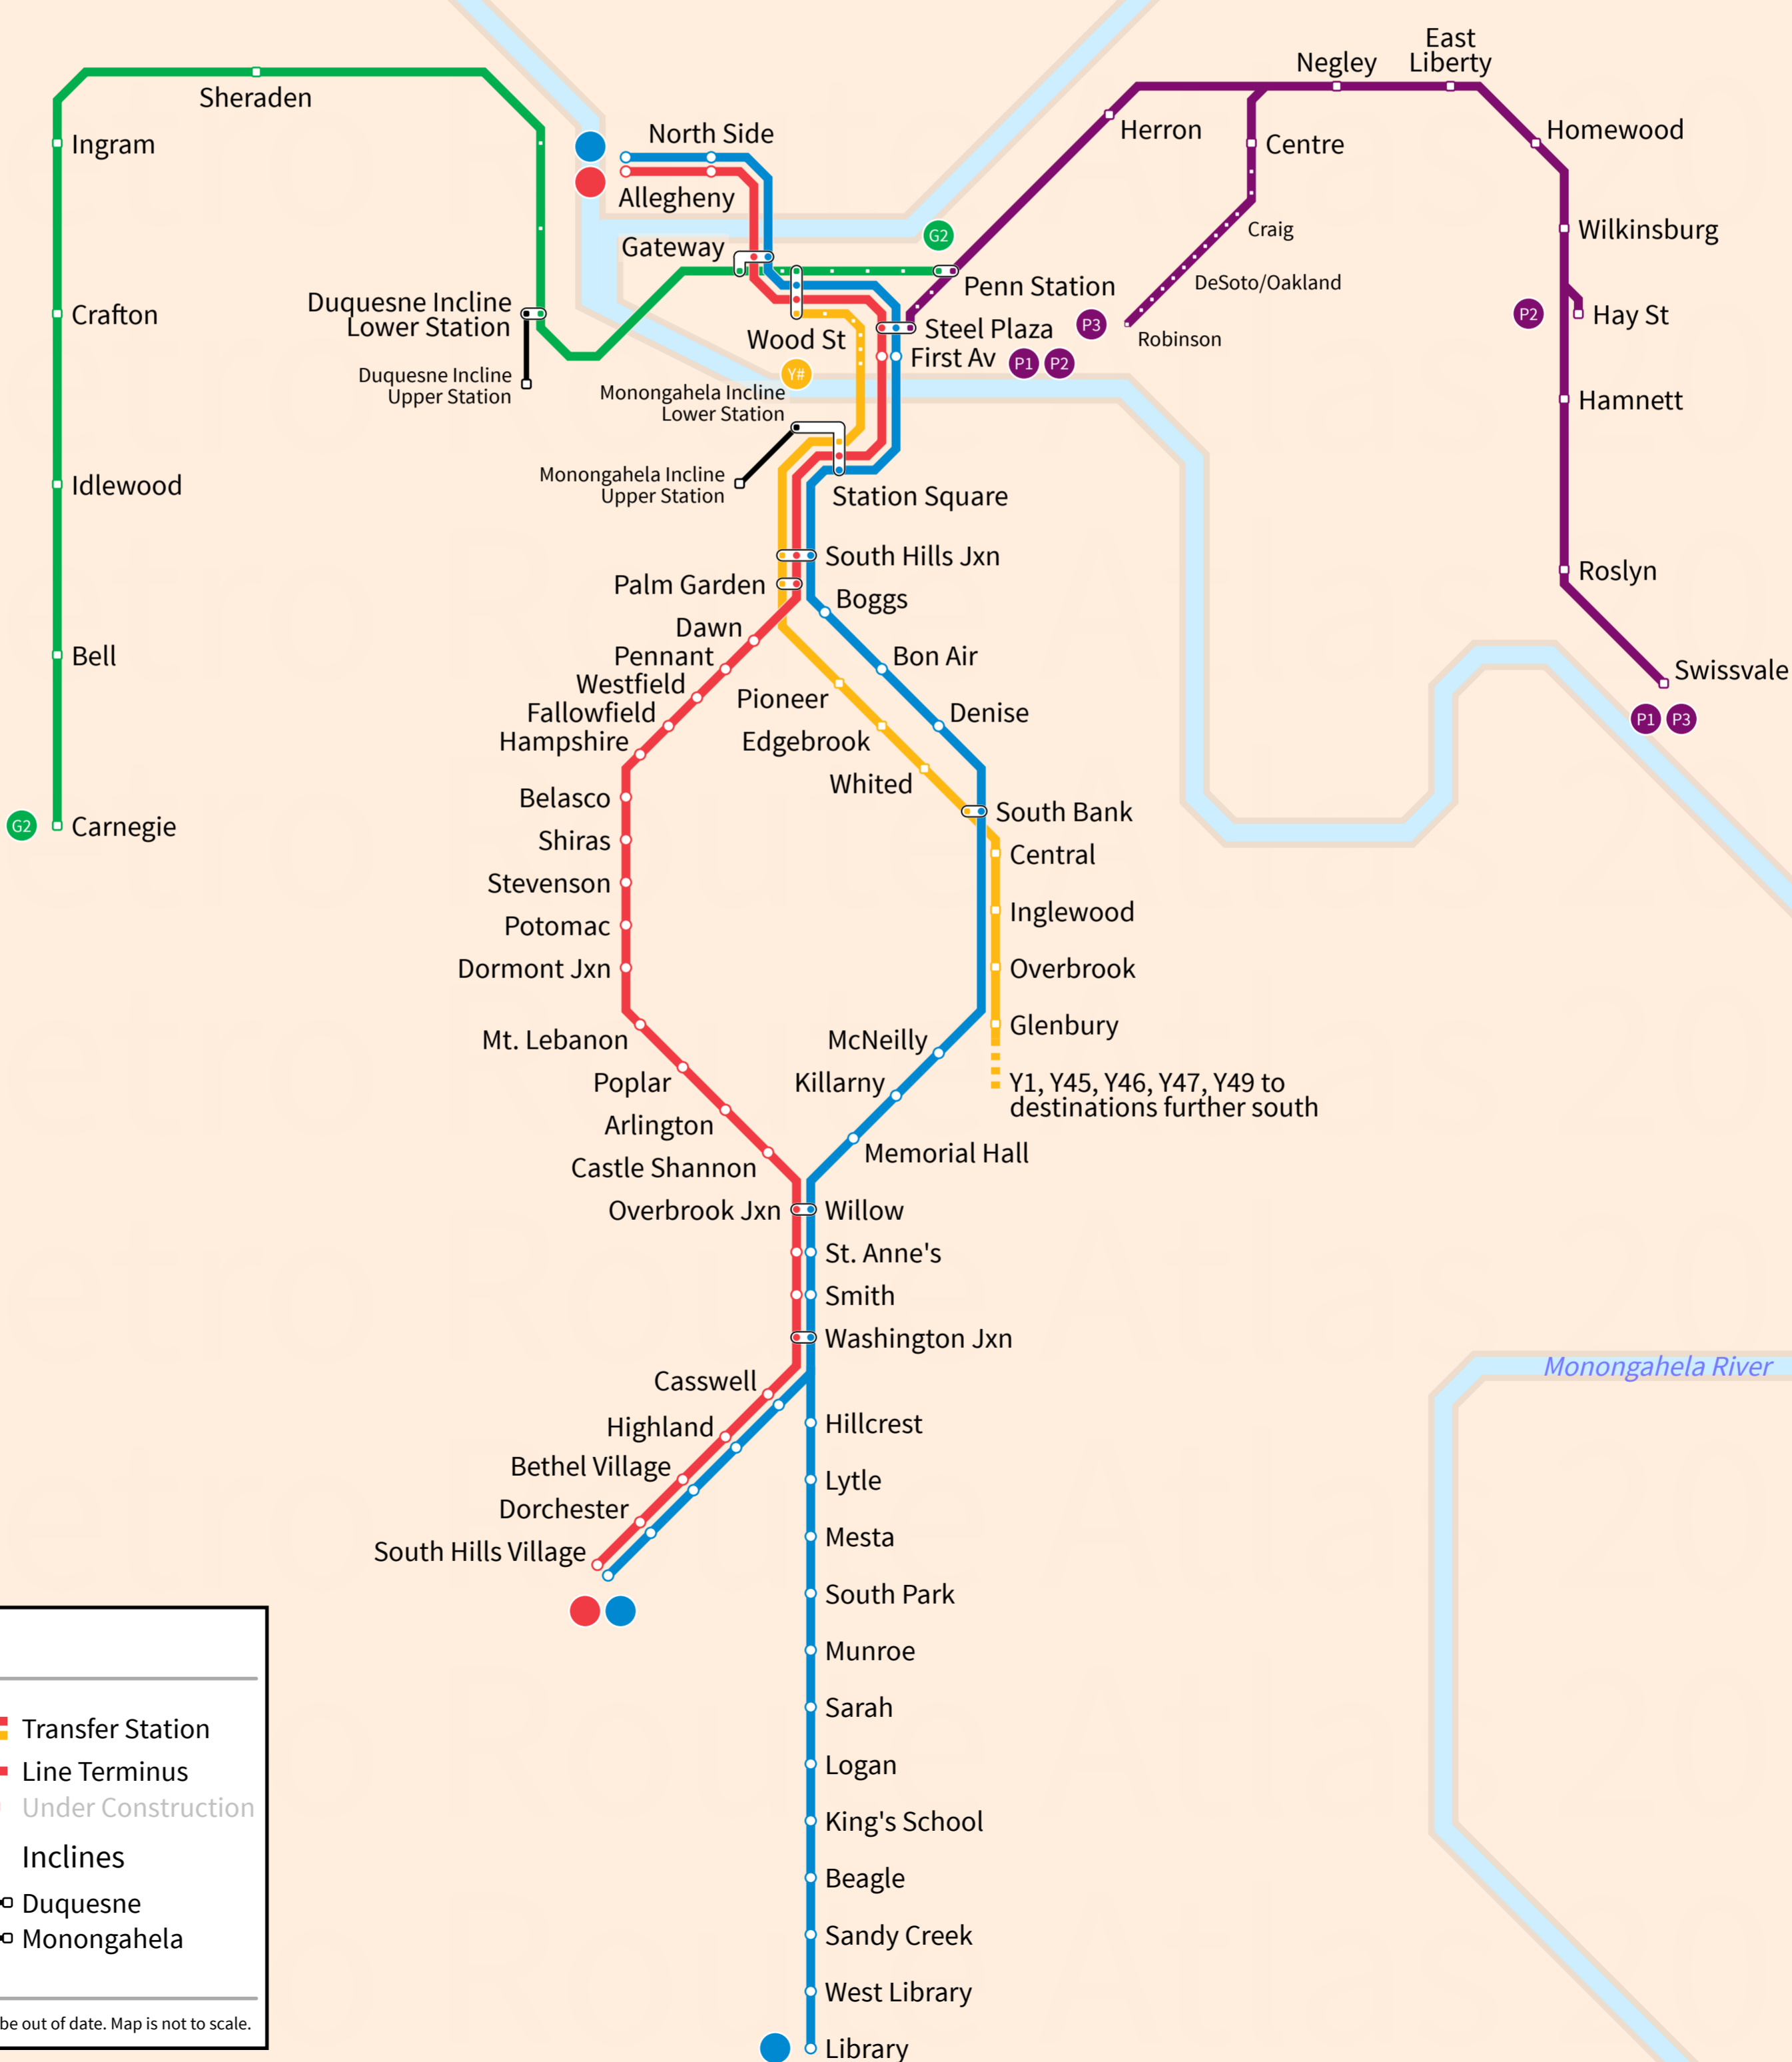

Pittsburgh
USA
July 2019

Legend

<ul style="list-style-type: none"> Red Line Blue Line East Busway/Purple Line (P#) West Busway/Green Line (G#) South Busway/Yellow Line (Y#) 	<ul style="list-style-type: none"> Transfer Station Line Terminus Under Construction Inclines Duquesne Monongahela
---	---

© Andrew Fan (Metro Route Atlas) 2019 | This is NOT an official map and may be out of date. Map is not to scale.