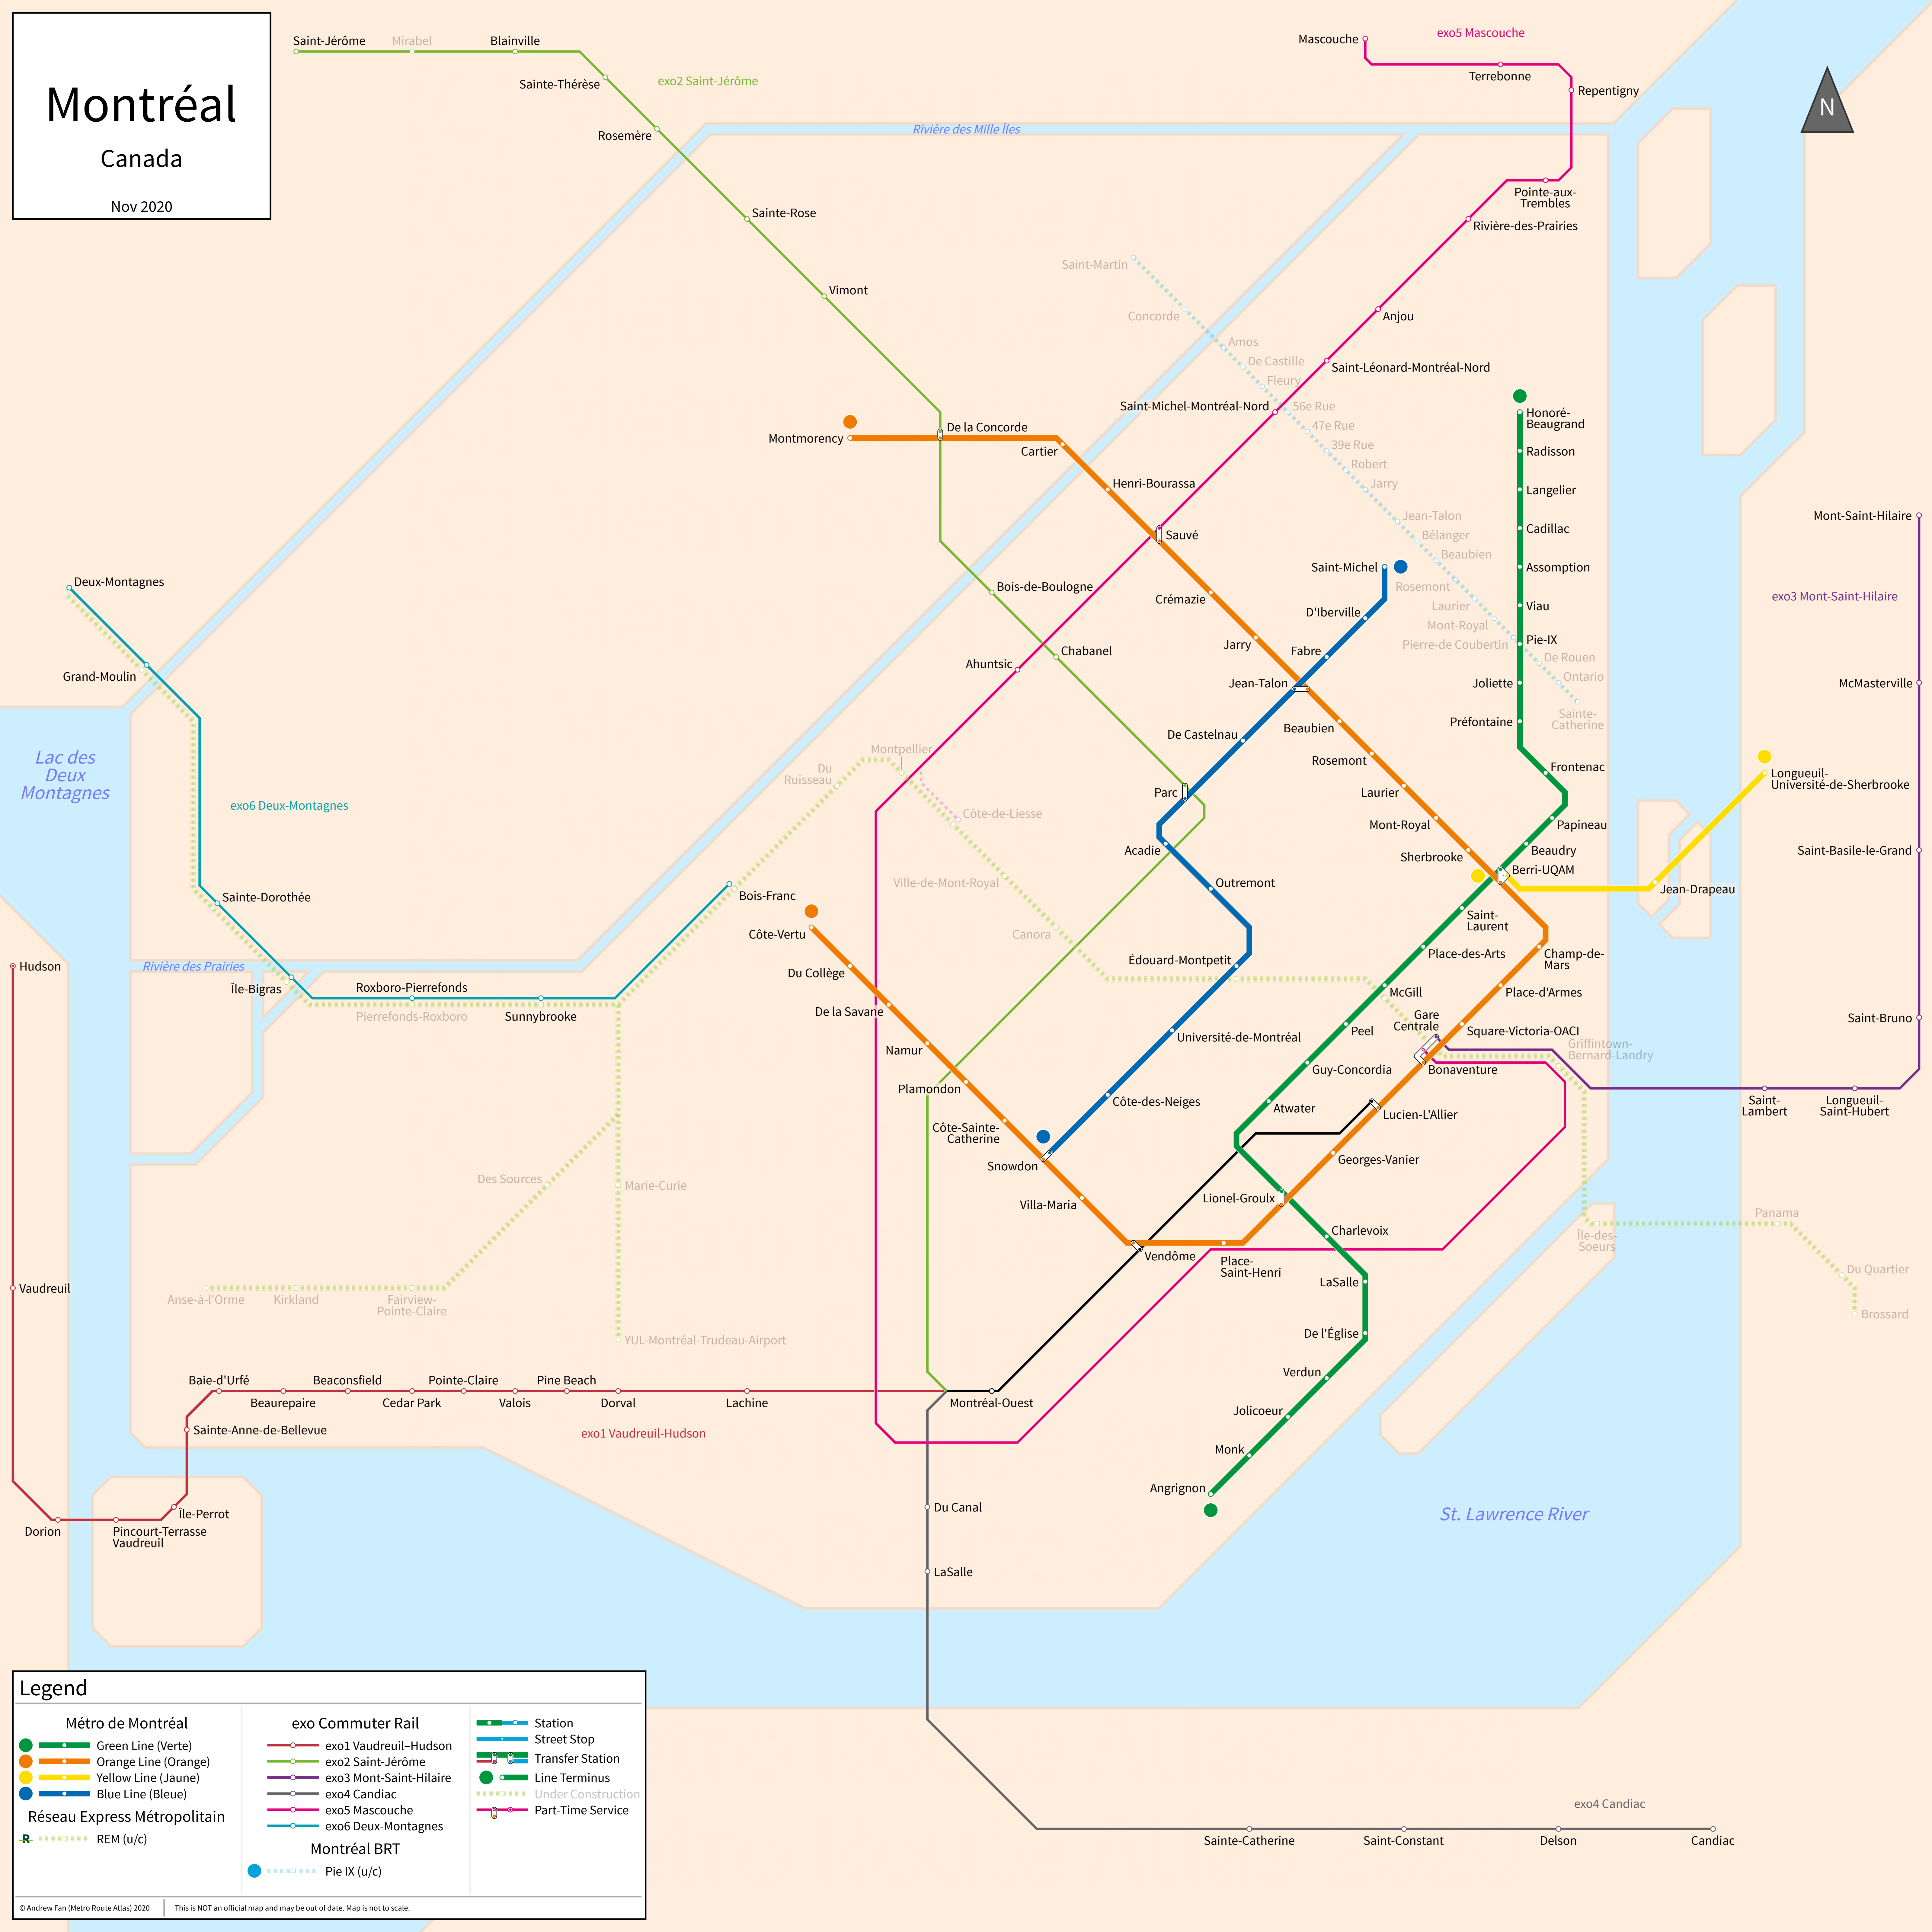

Montréal

Canada

Nov 2020

Legend

<p>Métro de Montréal</p> <ul style="list-style-type: none"> Green Line (Verte) Orange Line (Orange) Yellow Line (Jaune) Blue Line (Bleue) <p>Réseau Express Métropolitain</p> <ul style="list-style-type: none"> REM (u/c) 	<p>exo Commuter Rail</p> <ul style="list-style-type: none"> exo1 Vaudreuil-Hudson exo2 Saint-Jérôme exo3 Mont-Saint-Hilaire exo4 Candiac exo5 Mascouche exo6 Deux-Montagnes <p>Montréal BRT</p> <ul style="list-style-type: none"> Pie IX (u/c) 	<ul style="list-style-type: none"> Station Street Stop Transfer Station Line Terminus Under Construction Part-Time Service
---	--	--

© Andrew Fan (Metro Route Atlas) 2020 | This is NOT an official map and may be out of date. Map is not to scale.