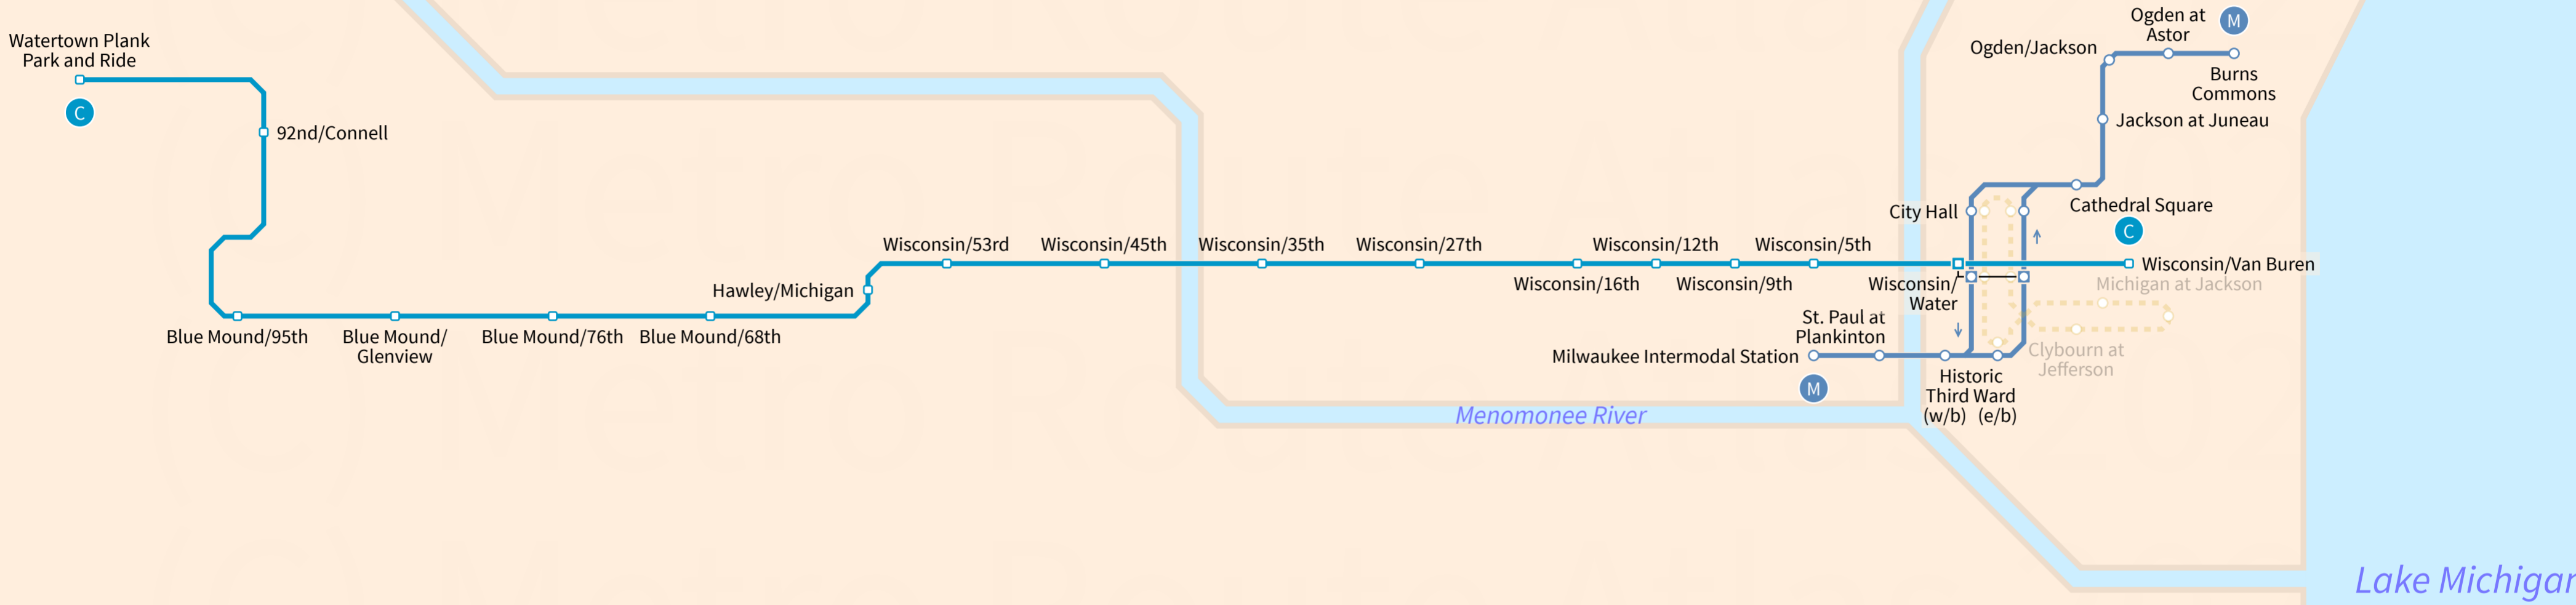

# Milwaukee

USA

Jun 2023

### Legend

M-Line	Station
L-Line (u/c)	Transfer Station
<b>CONNECT BRT</b>	Line Terminus
CONNECT 1 Wisconsin Ave	Under Construction
	One direction only