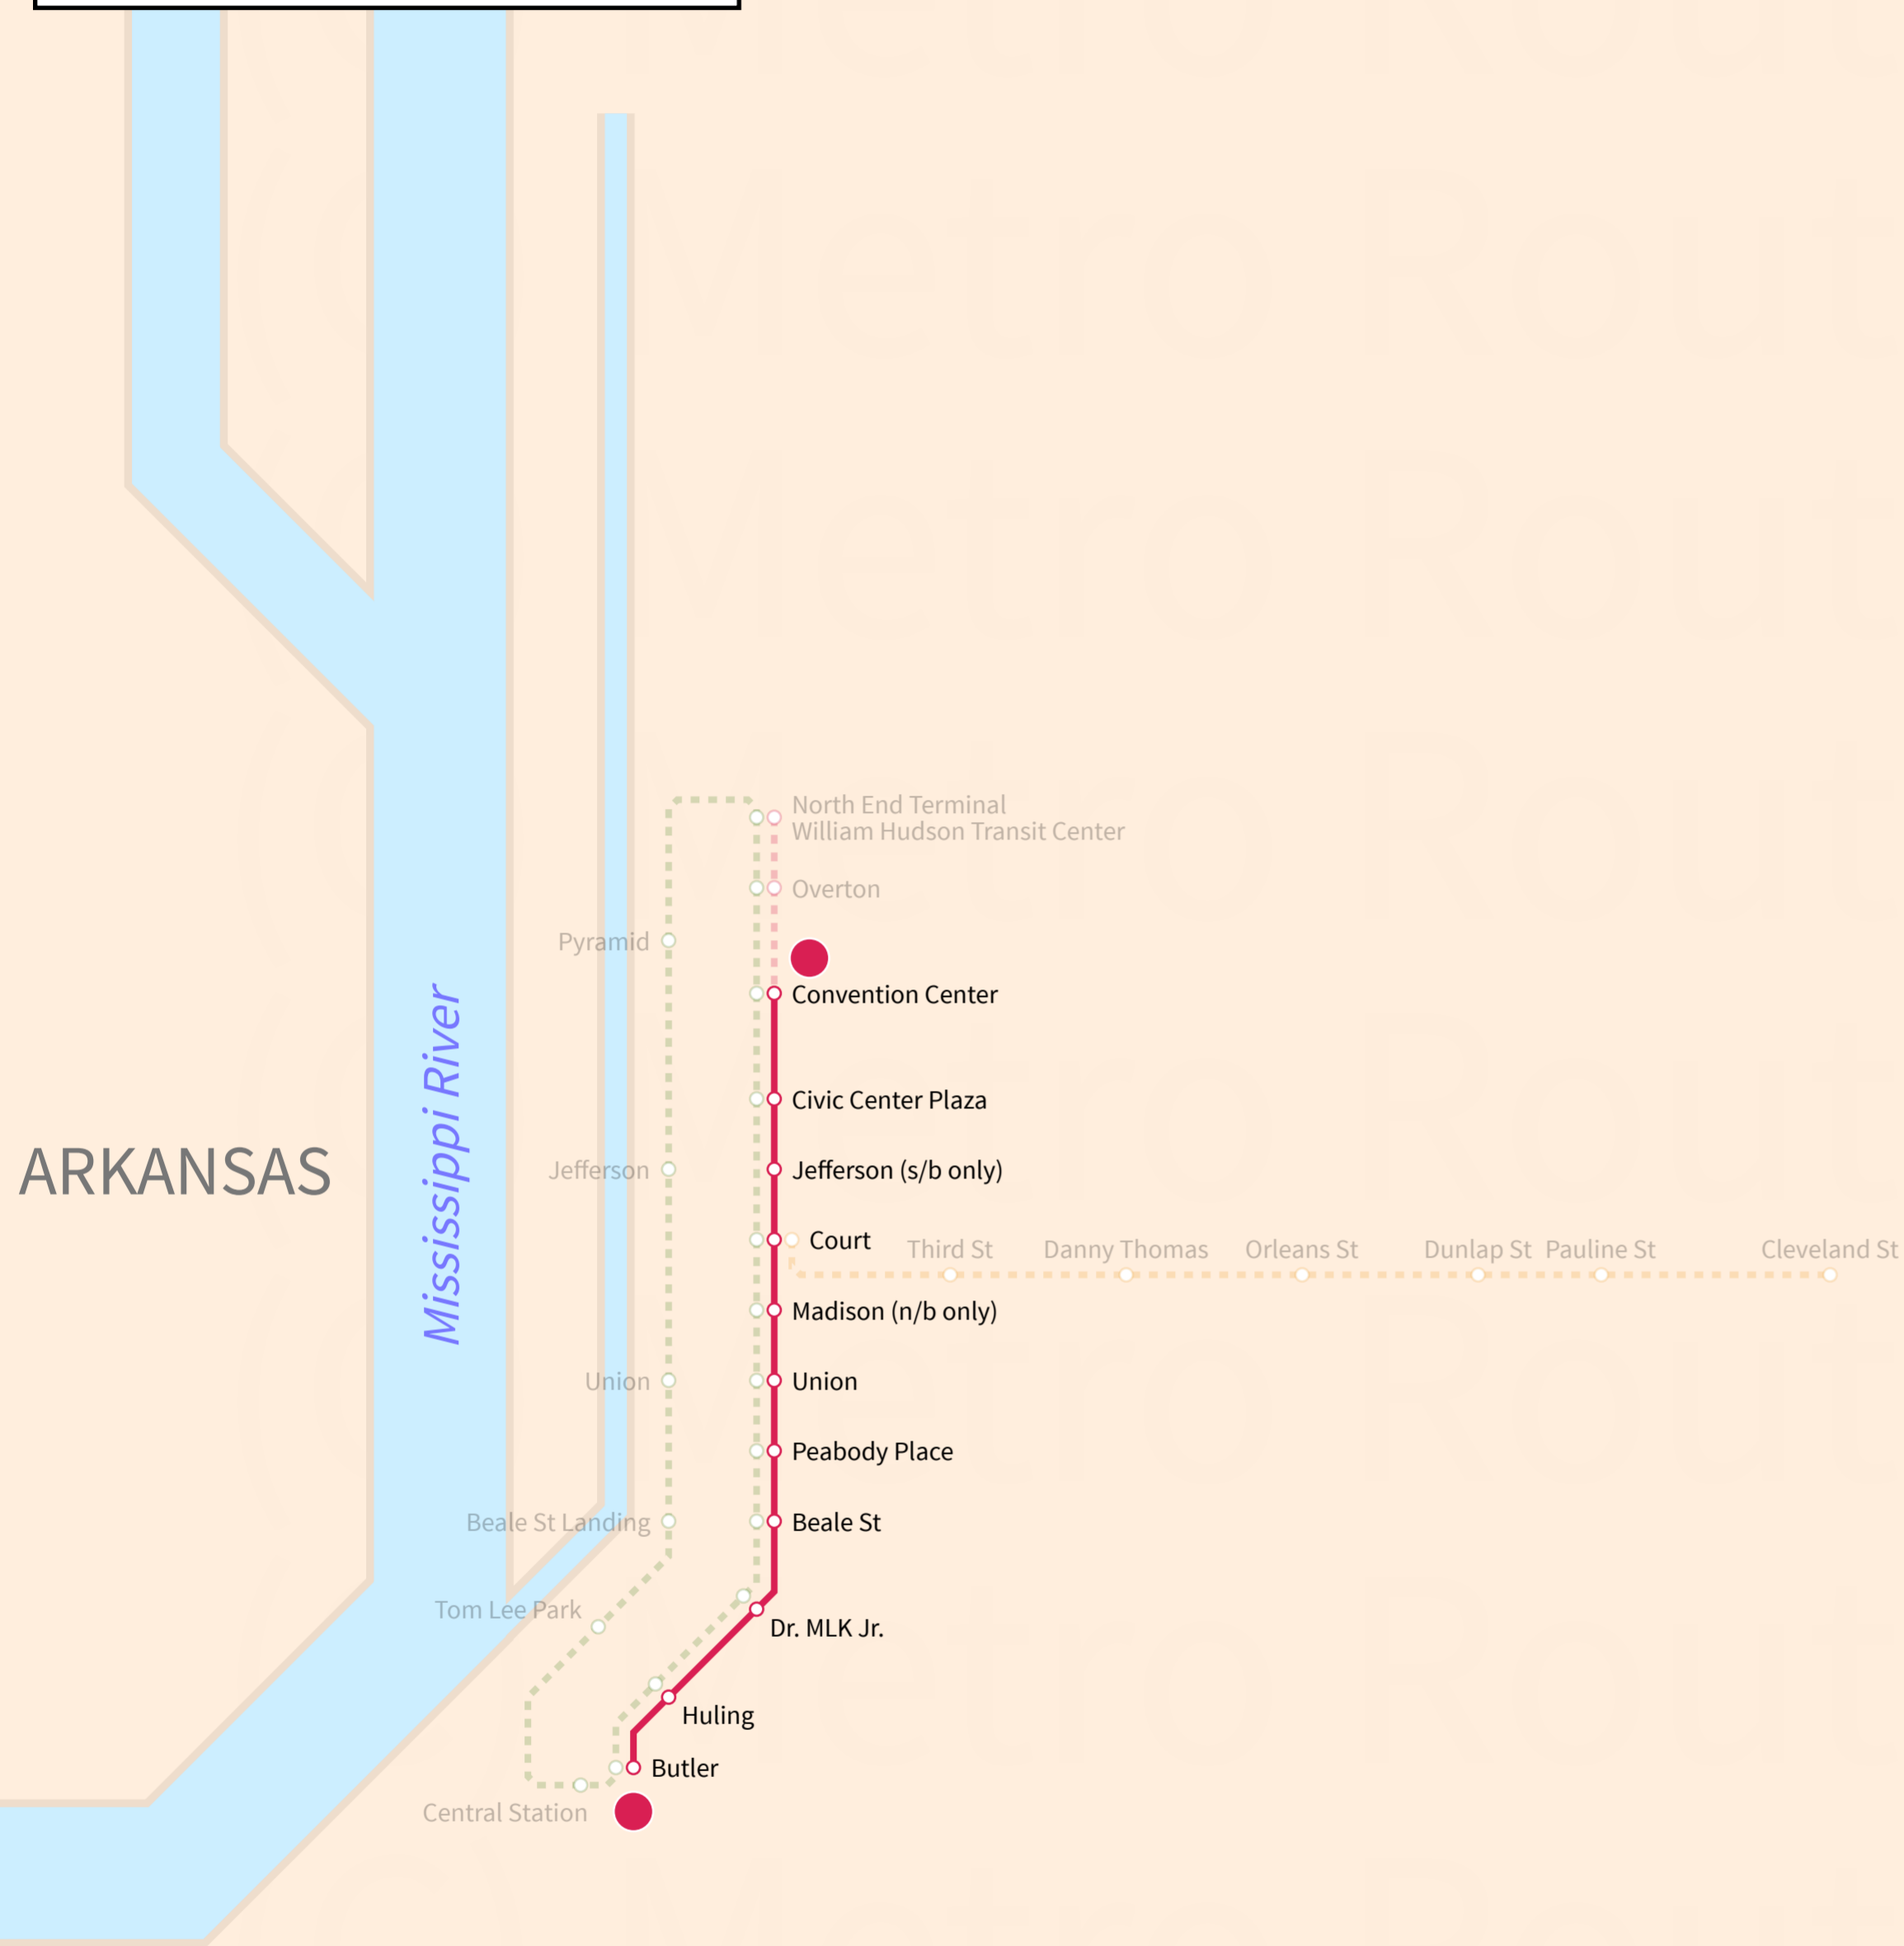

Memphis

USA

Sept 2020

Legend

MATA Trolley

-  Main St Line
-  Riverfront Loop *
-  Madison Ave Line *

-  Station
-  Street Stop
-  Transfer Station
-  Line Terminus
-  Under Construction

* Service temporarily suspended