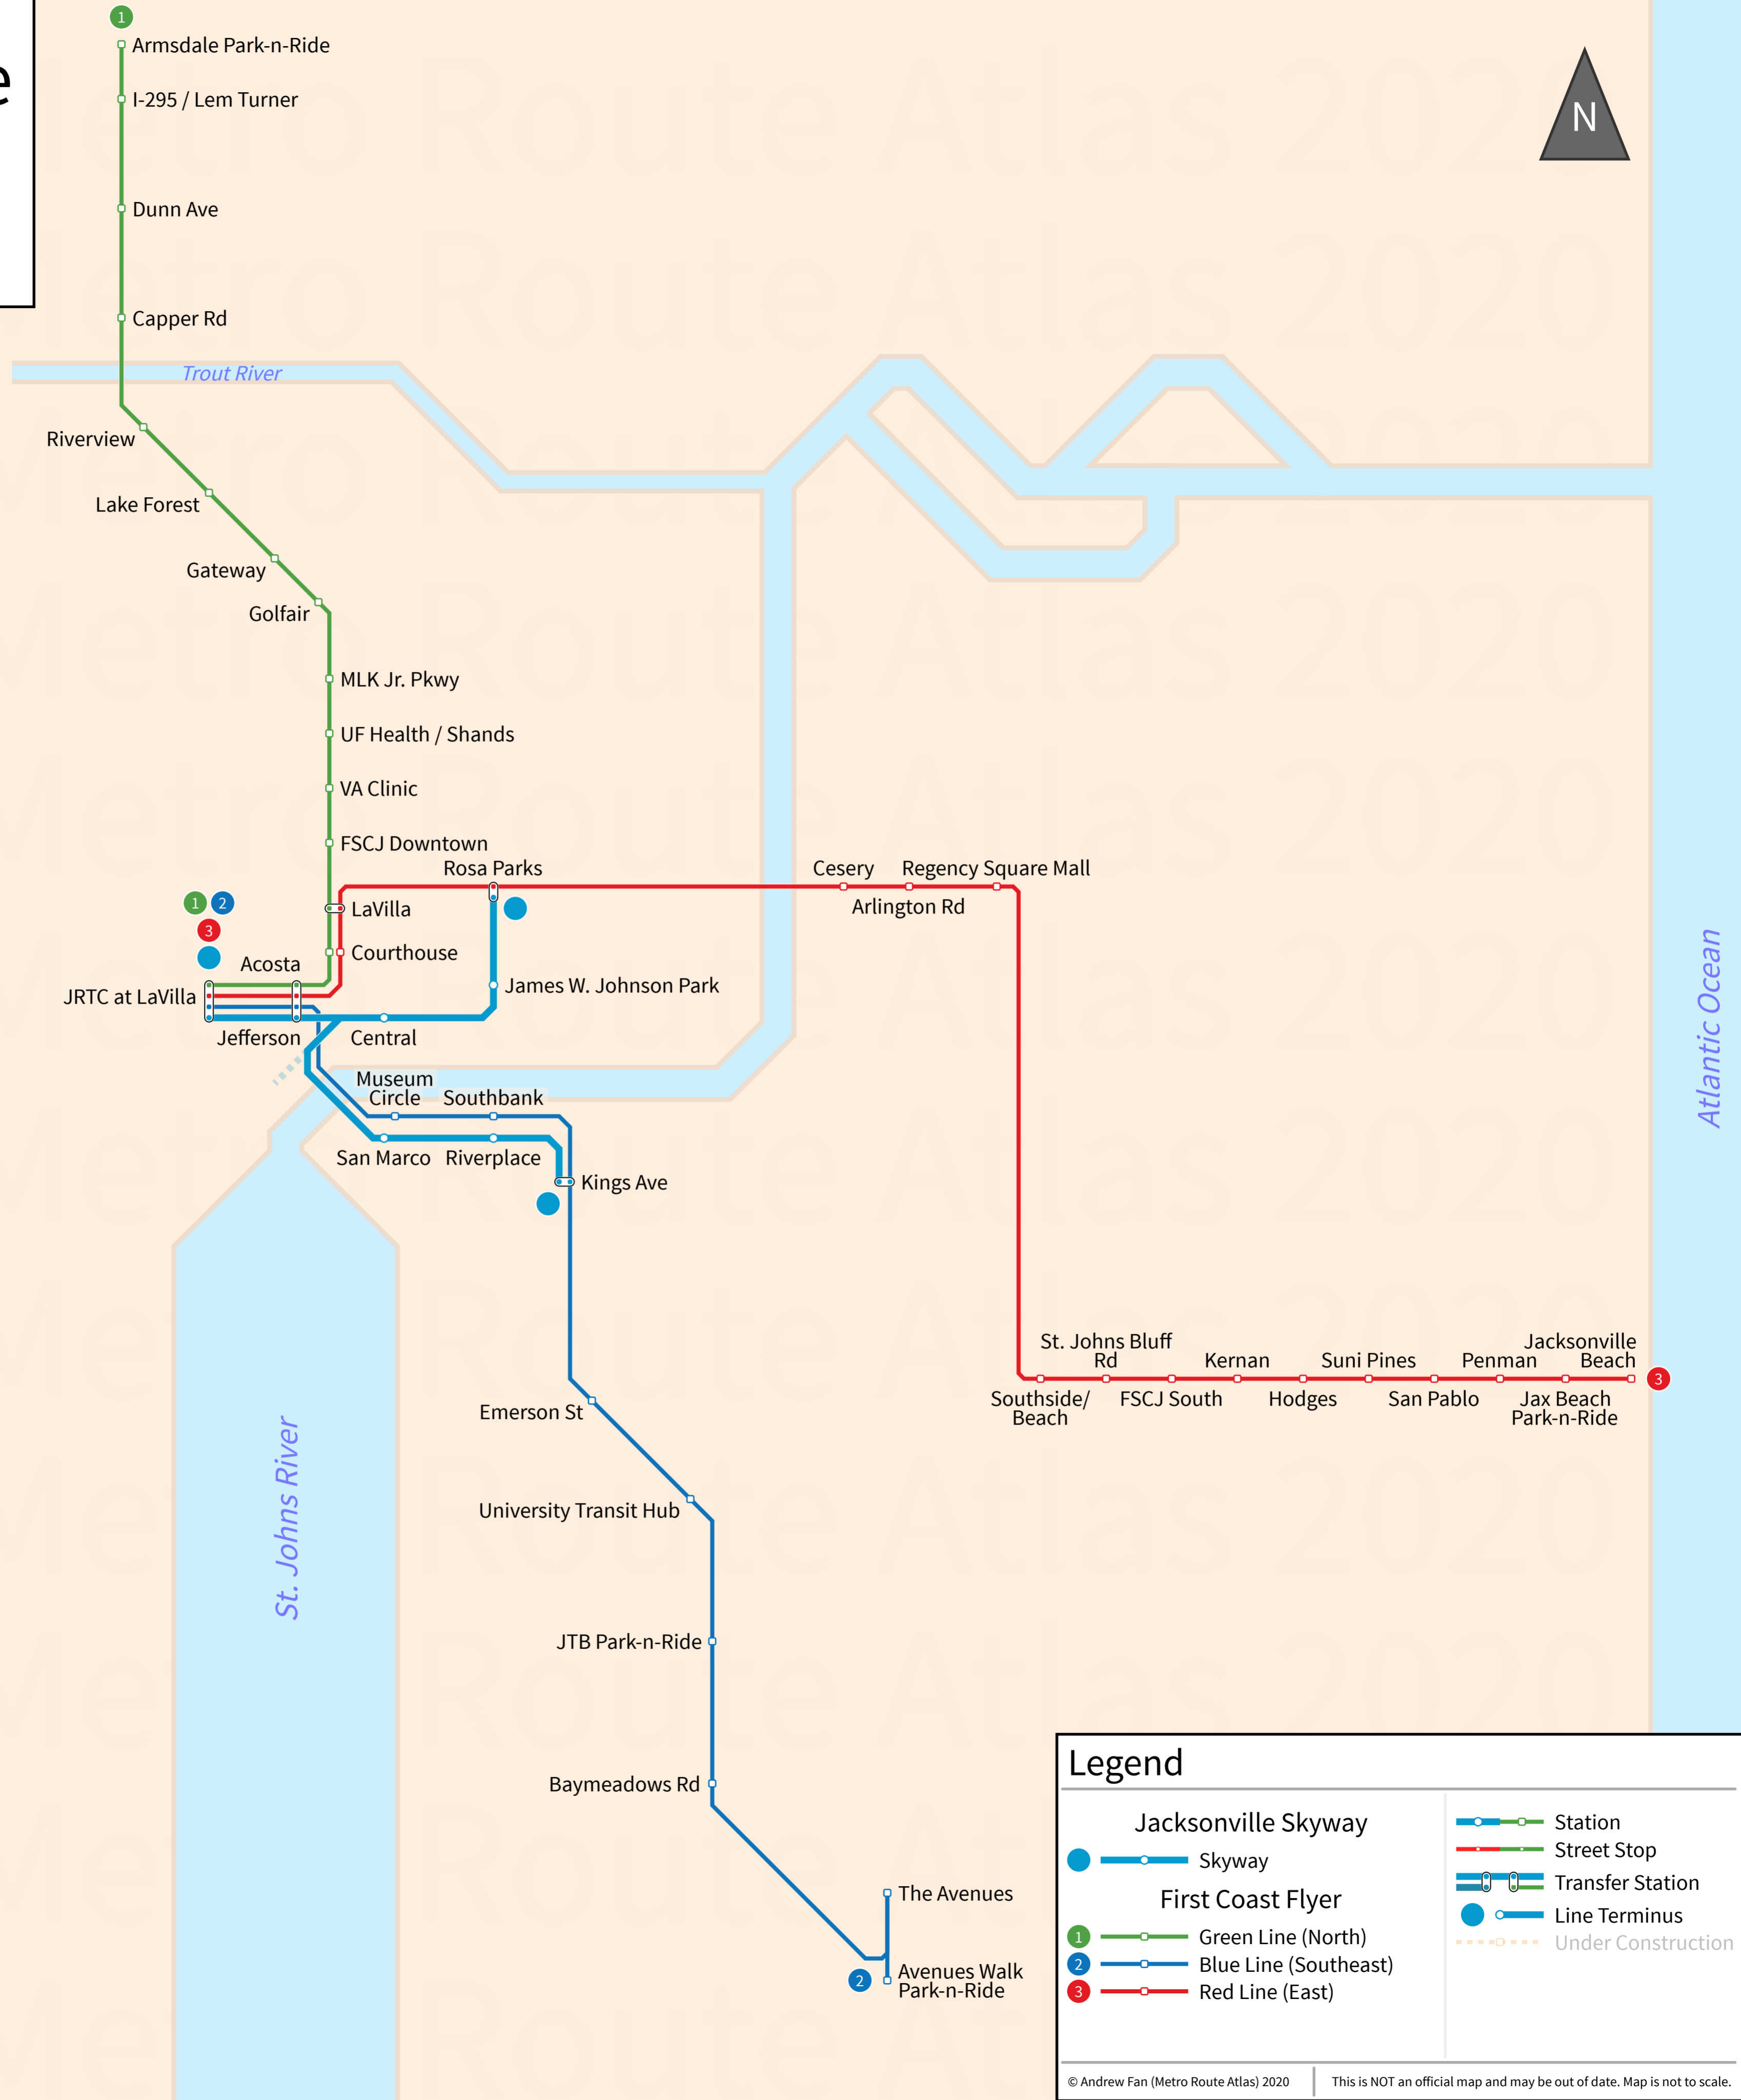

Jacksonville

(First Coast)
USA

Sept 2020

Legend

| | |
|-----------------------|--------------------|
| Skyway | Station |
| First Coast Flyer | Street Stop |
| Green Line (North) | Transfer Station |
| Blue Line (Southeast) | Line Terminus |
| Red Line (East) | Under Construction |

© Andrew Fan (Metro Route Atlas) 2020 | This is NOT an official map and may be out of date. Map is not to scale.