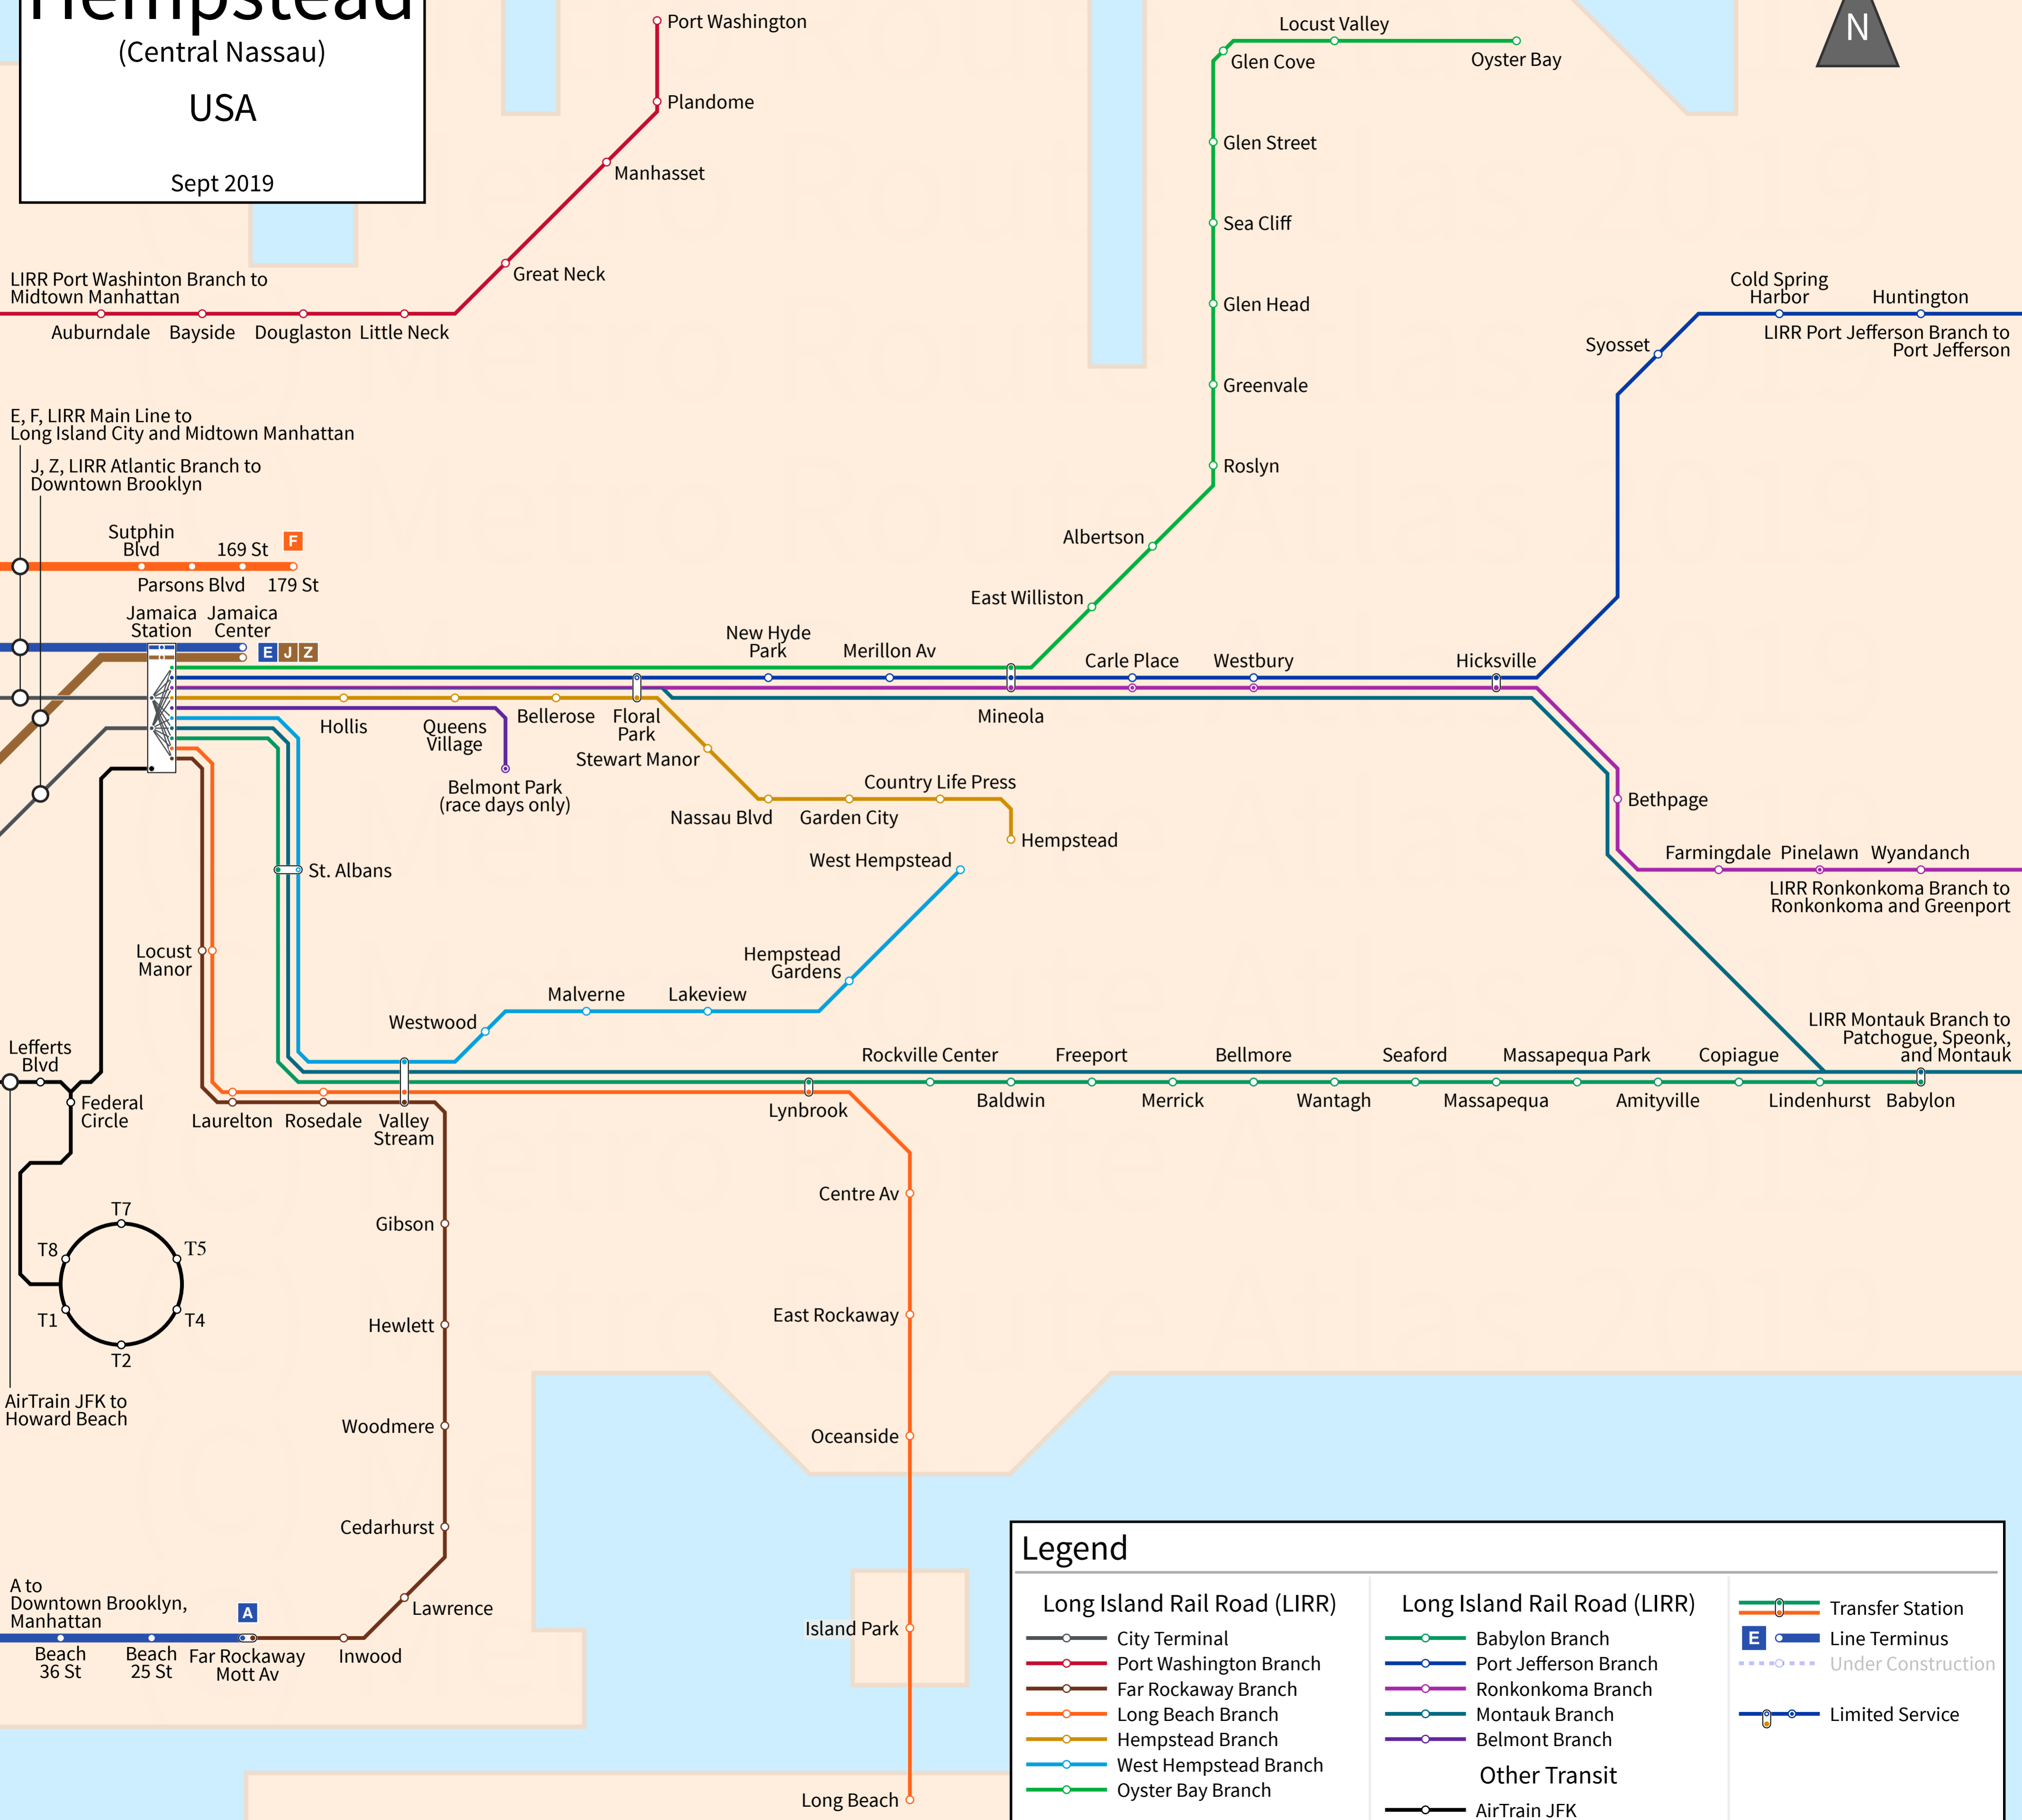

# Hempstead

(Central Nassau)

USA

Sept 2019

Long Island Sound

LIRR Port Washinton Branch to Midtown Manhattan  
 Auburndale Bayside Douglaston Little Neck

E, F, LIRR Main Line to Long Island City and Midtown Manhattan  
 J, Z, LIRR Atlantic Branch to Downtown Brooklyn

Sutphin Blvd 169 St **F**  
 Parsons Blvd 179 St  
 Jamaica Station Jamaica Center **E J Z**

A to Downtown Brooklyn, Manhattan **A**  
 Beach 36 St Beach 25 St Far Rockaway Mott Av Inwood

### Legend

<b>Long Island Rail Road (LIRR)</b>	<b>Long Island Rail Road (LIRR)</b>	Transfer Station
City Terminal	Babylon Branch	Line Terminus
Port Washington Branch	Port Jefferson Branch	Under Construction
Far Rockaway Branch	Ronkonkoma Branch	Limited Service
Long Beach Branch	Montauk Branch	
Hempstead Branch	Belmont Branch	
West Hempstead Branch	<b>Other Transit</b>	
Oyster Bay Branch	AirTrain JFK	