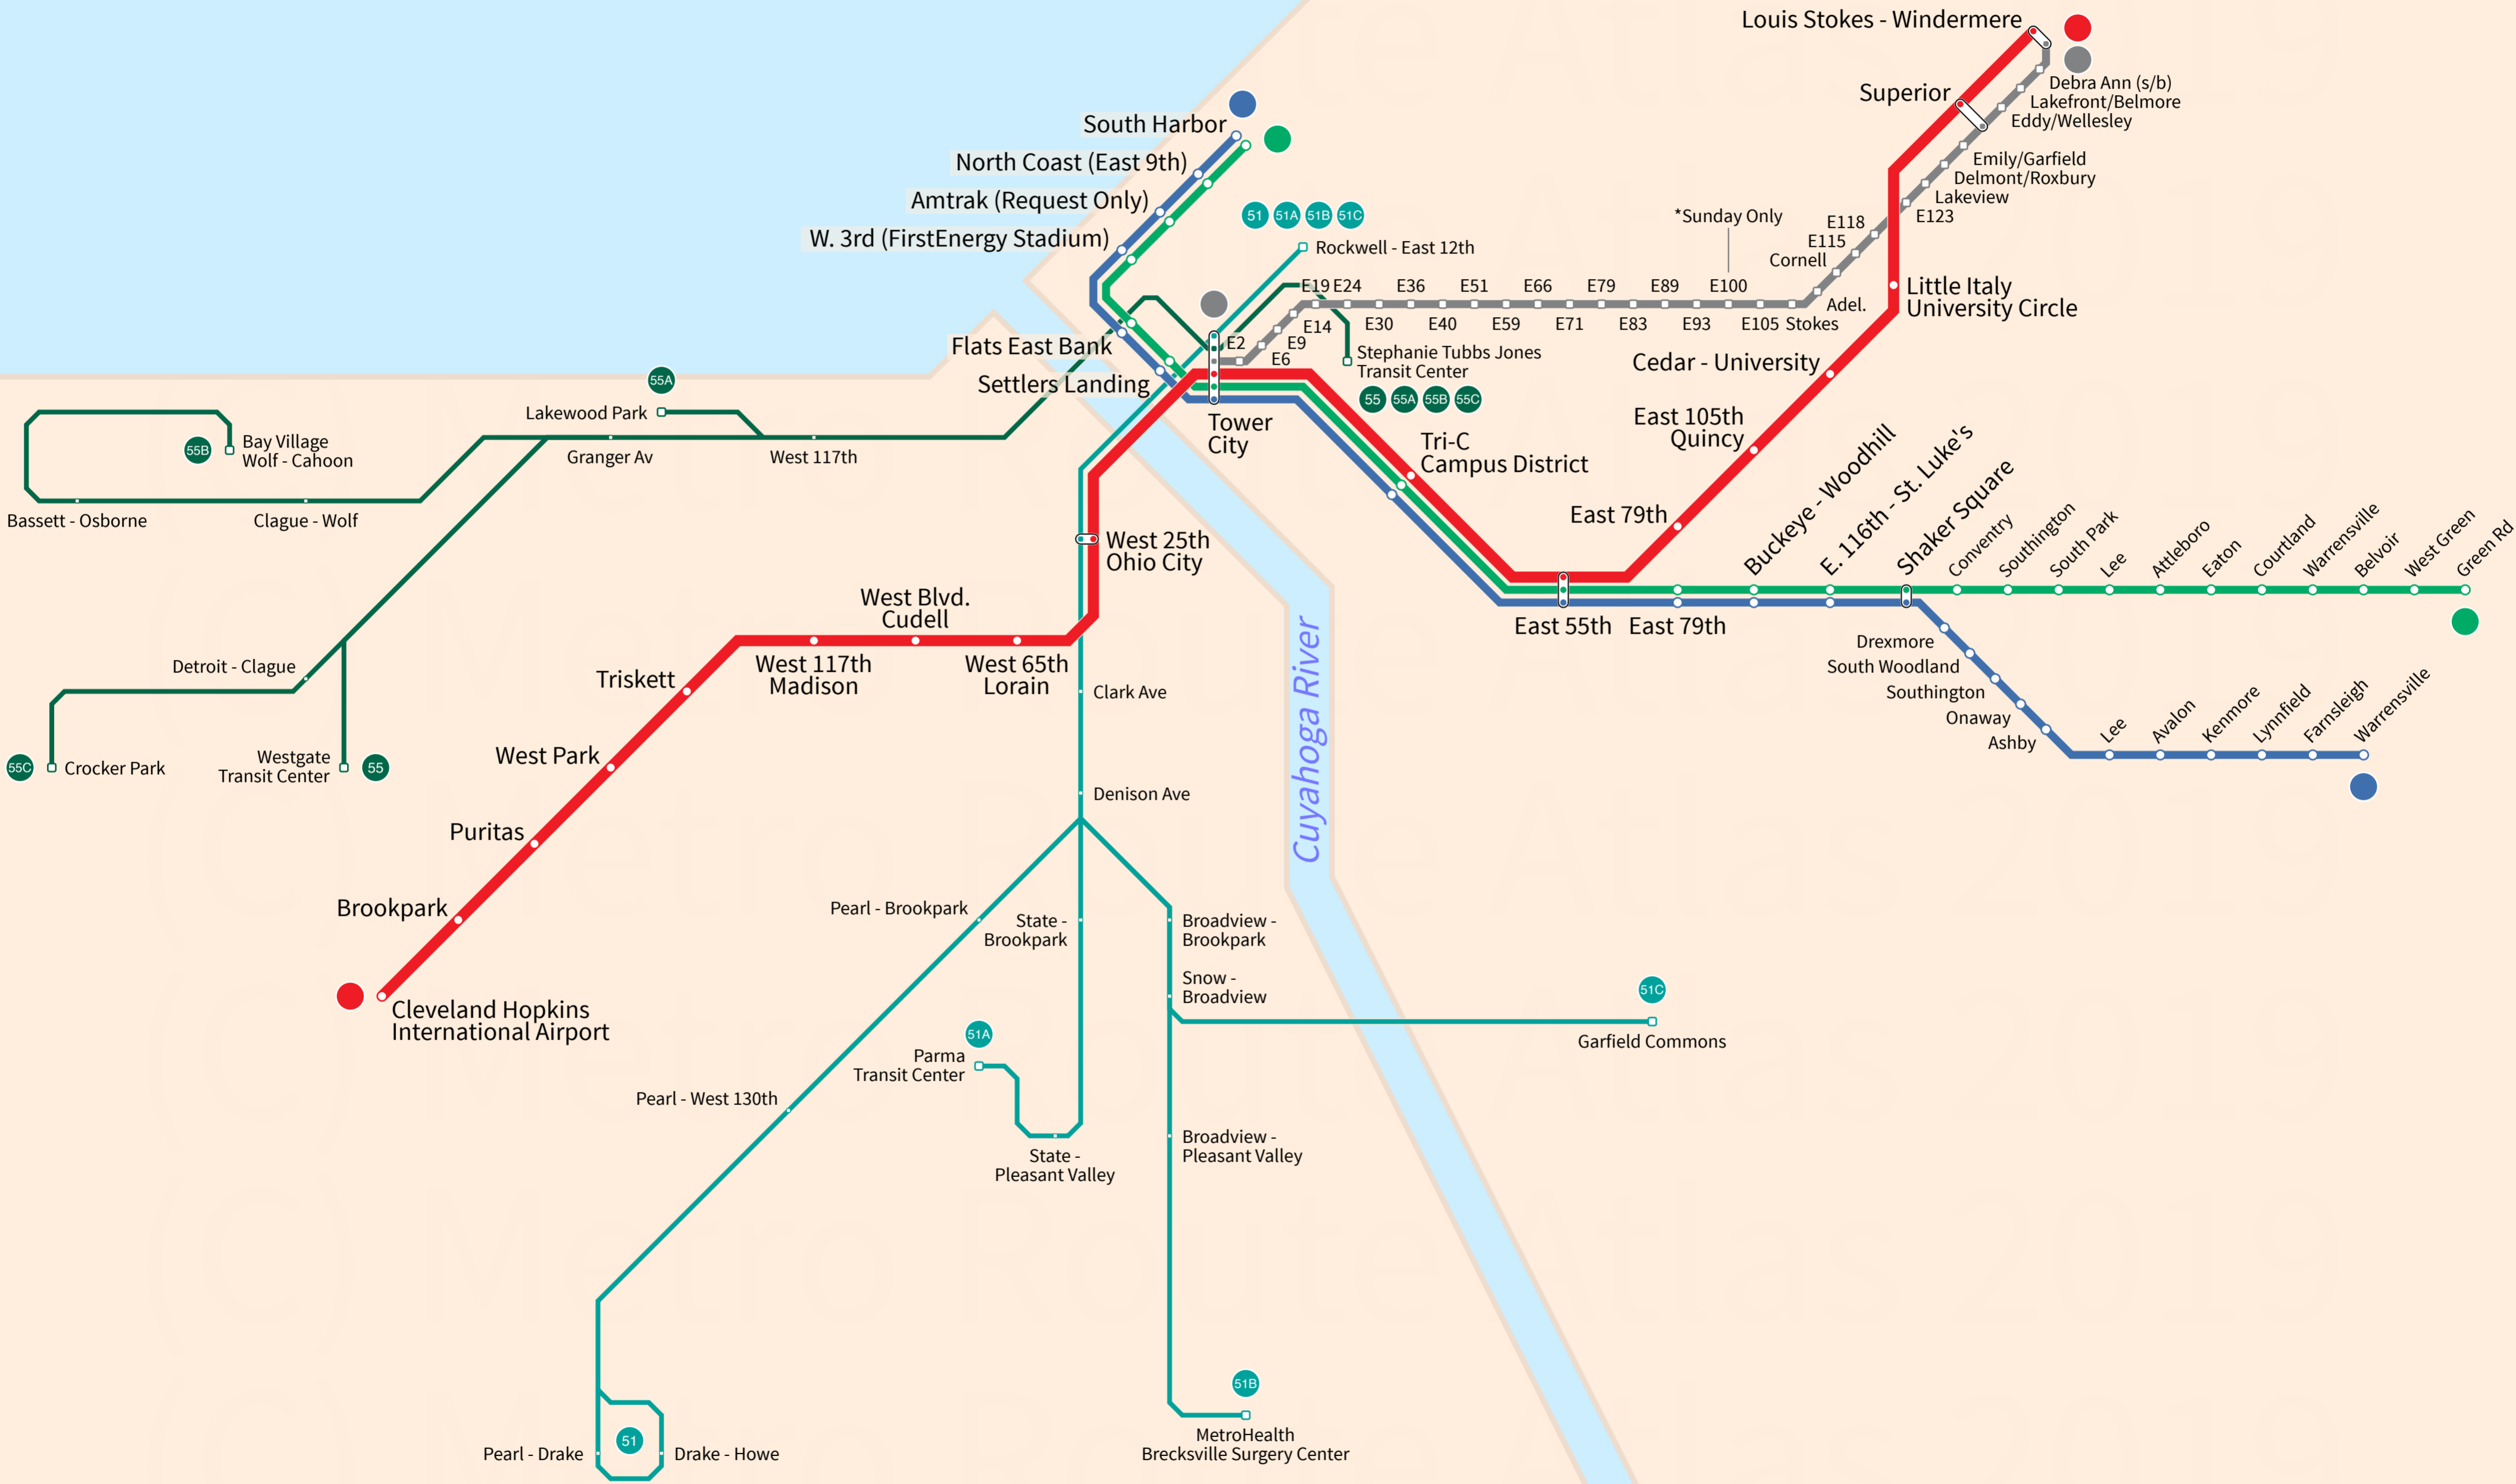

# Cleveland

USA

July 2019

Lake Erie

## Legend

- |                       |                            |                         |
|-----------------------|----------------------------|-------------------------|
| <b>RTA Rail Lines</b> | <b>RTA Rapid Bus Lines</b> | <b>Transfer Station</b> |
| RTA Red Line          | HealthLine BRT             | Line Terminus           |
| RTA Blue Line *       | Cleveland State Line *     | Under Construction      |
| RTA Green Line *      | MetroHealth Line *         |                         |

\* Line north of Tower City is also known as the Waterfront Line  
\* Only selected stops shown