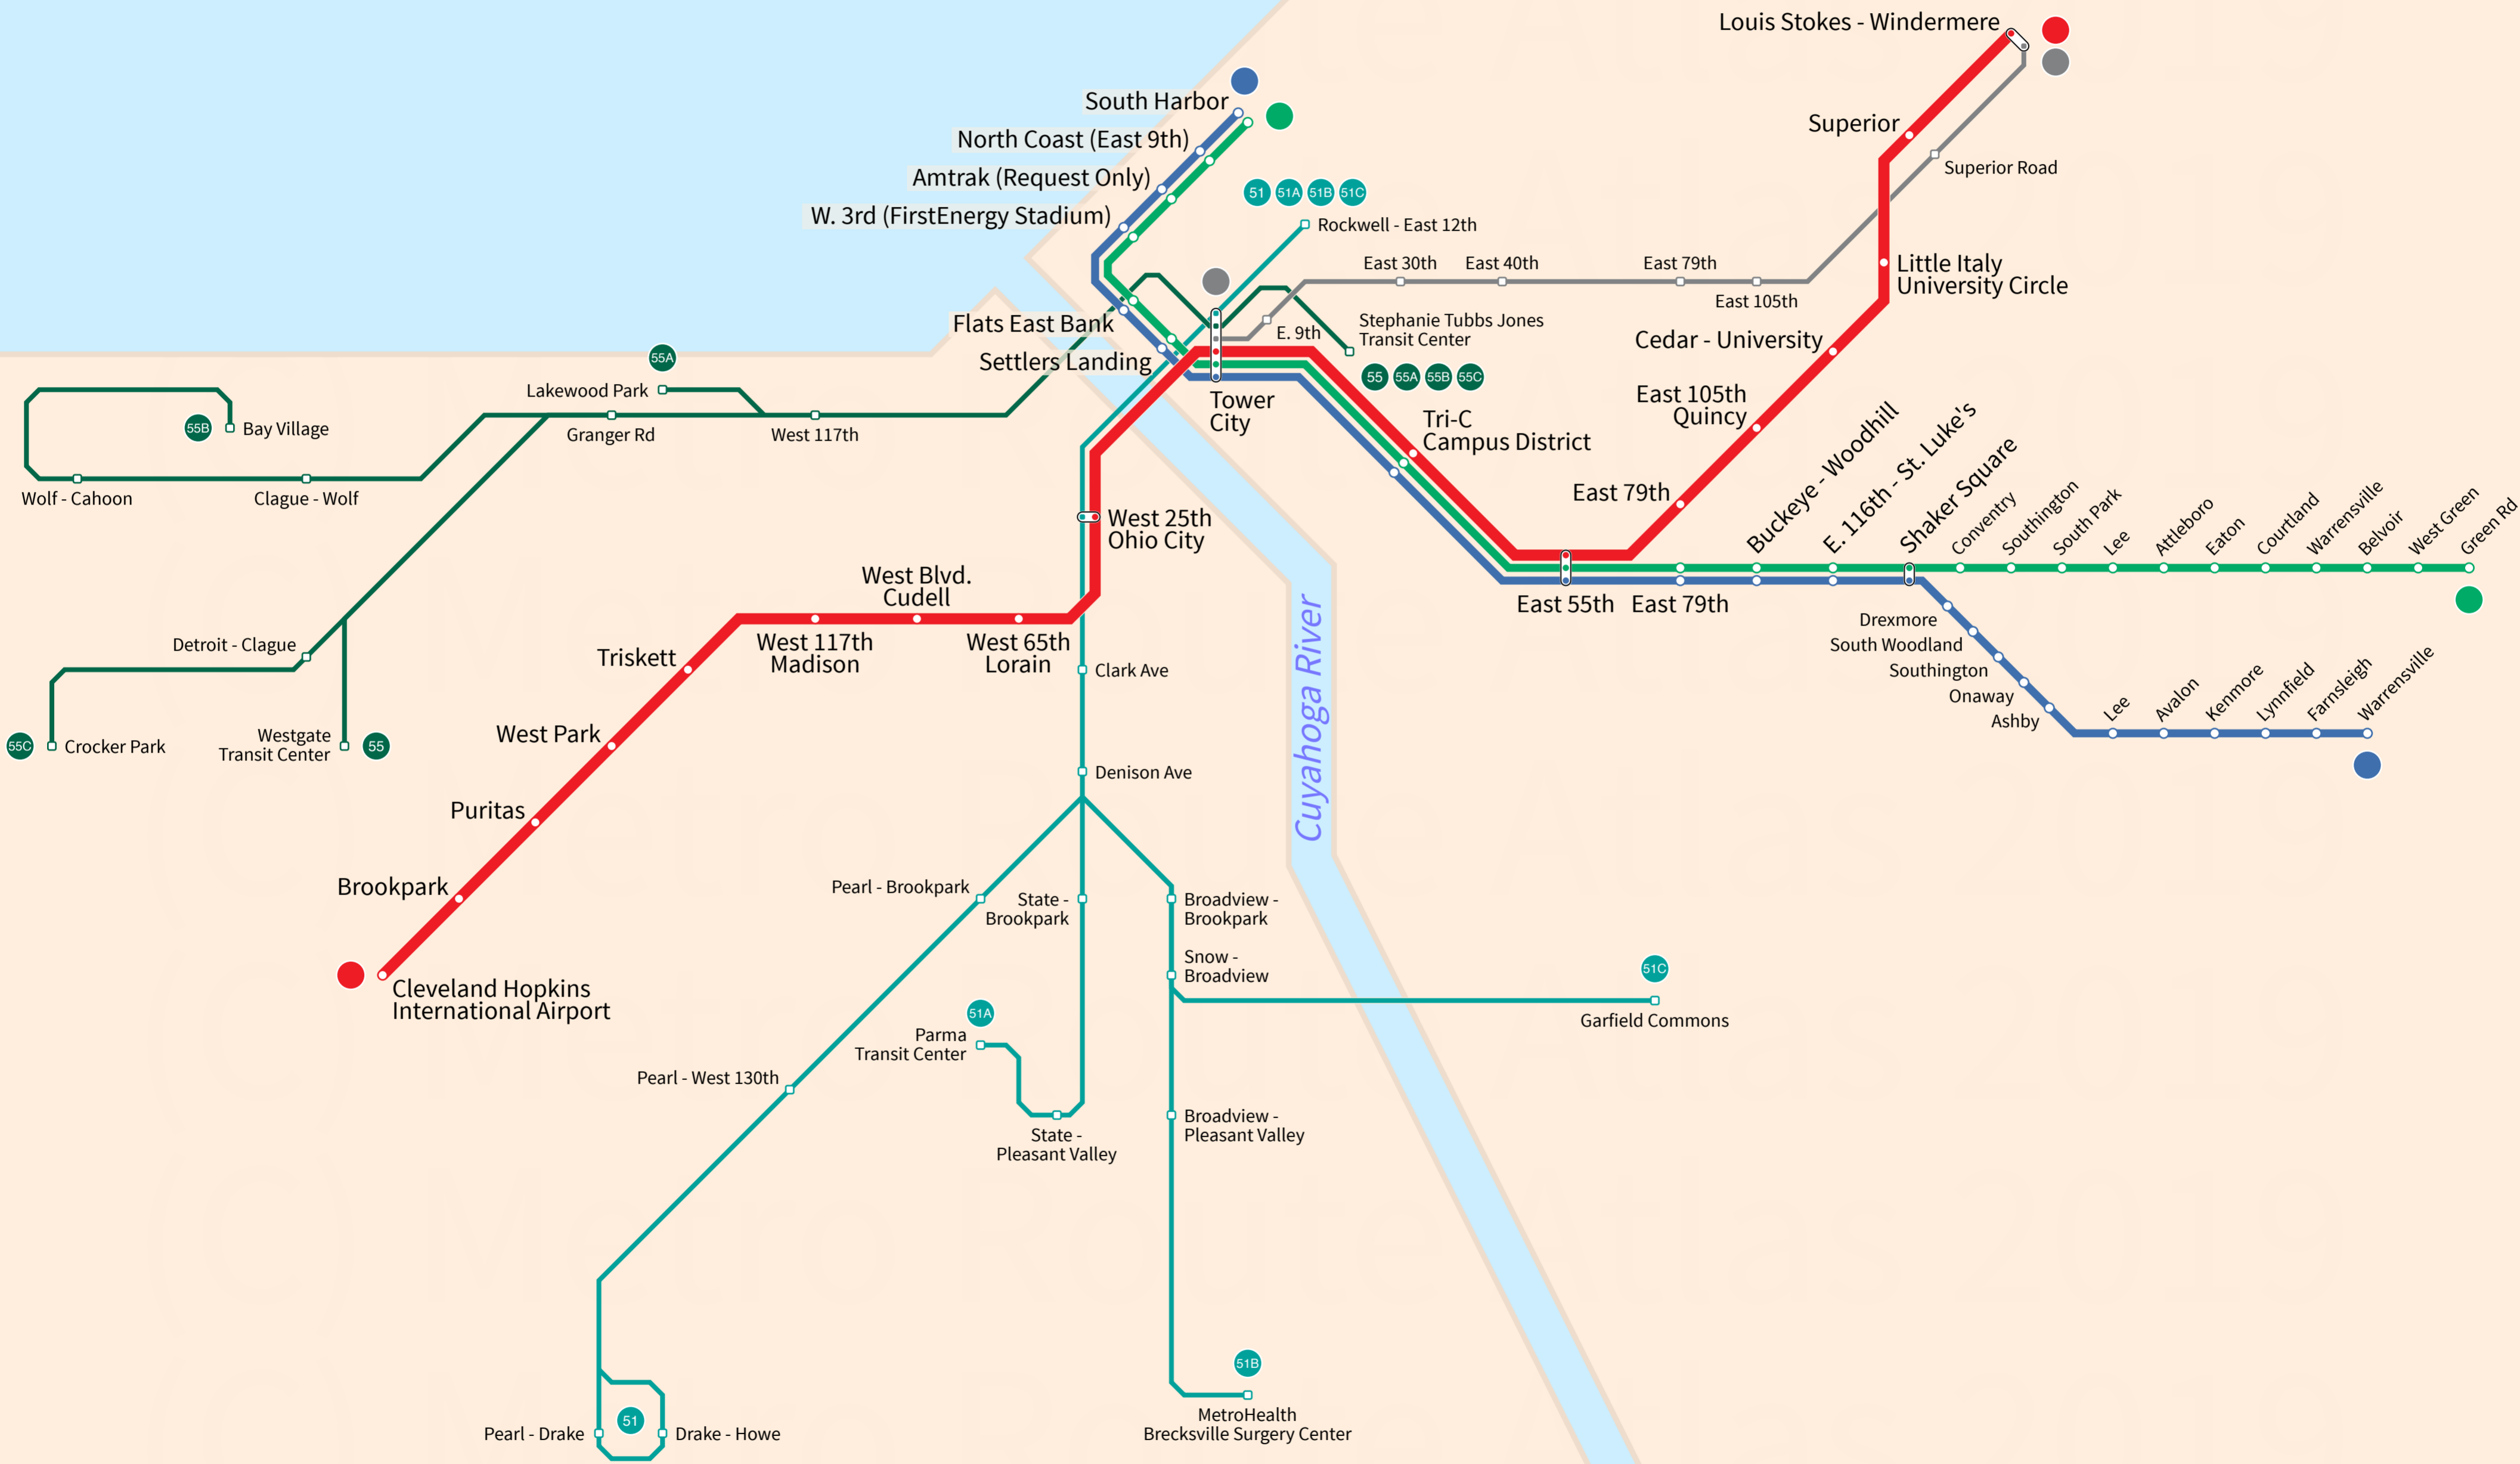

Cleveland

USA

May 2019

Lake Erie

Legend

- | | | |
|---|---|---|
| RTA Rail Lines <ul style="list-style-type: none">RTA Red LineRTA Blue Line *RTA Green Line * | RTA Rapid Bus Lines <ul style="list-style-type: none">HealthLine BRT *Cleveland State Line *MetroHealth Line * | <ul style="list-style-type: none">Transfer StationLine TerminusUnder Construction |
|---|---|---|

* Line north of Tower City is also known as the Waterfront Line
* Only selected stations/stops shown