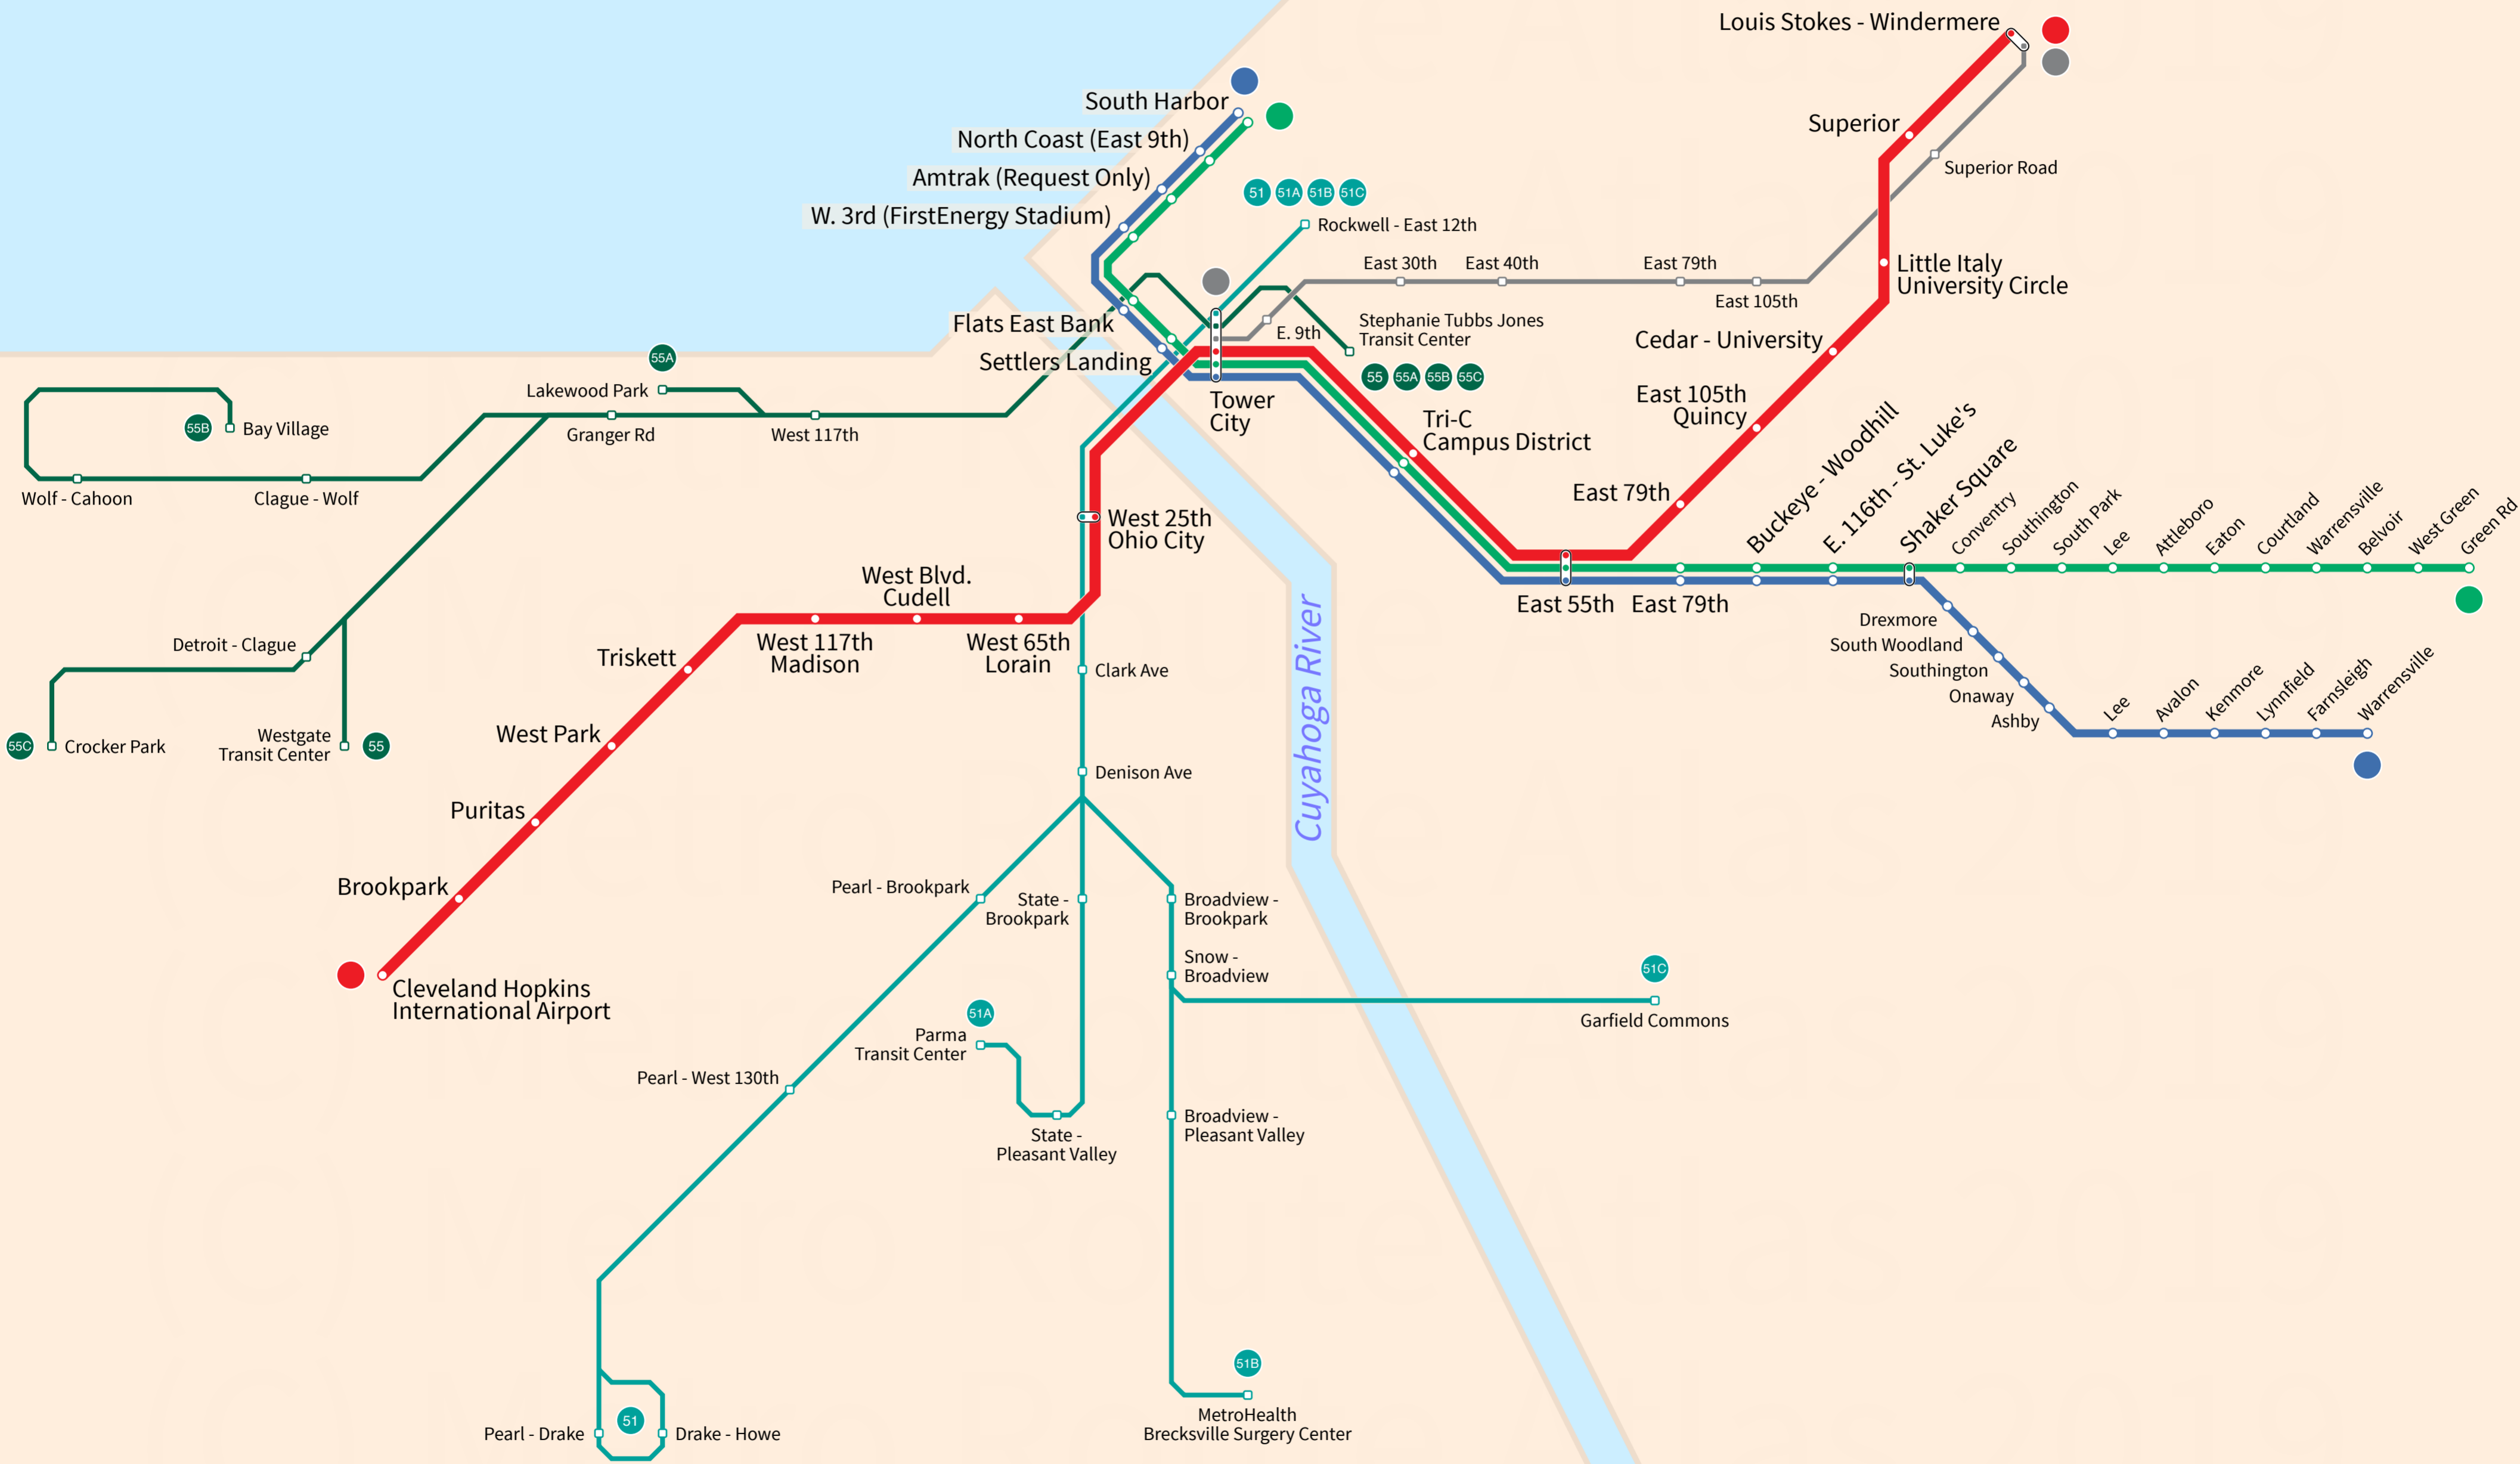

Cleveland

USA

Apr 2019

Lake Erie

Legend

- RTA Red Line
- RTA Blue/Green/Waterfront Lines
- HealthLine BRT (only selected stations shown)
- Cleveland State Line (only selected stops shown)
- MetroHealth Line (only selected stops shown)
- Transfer Station