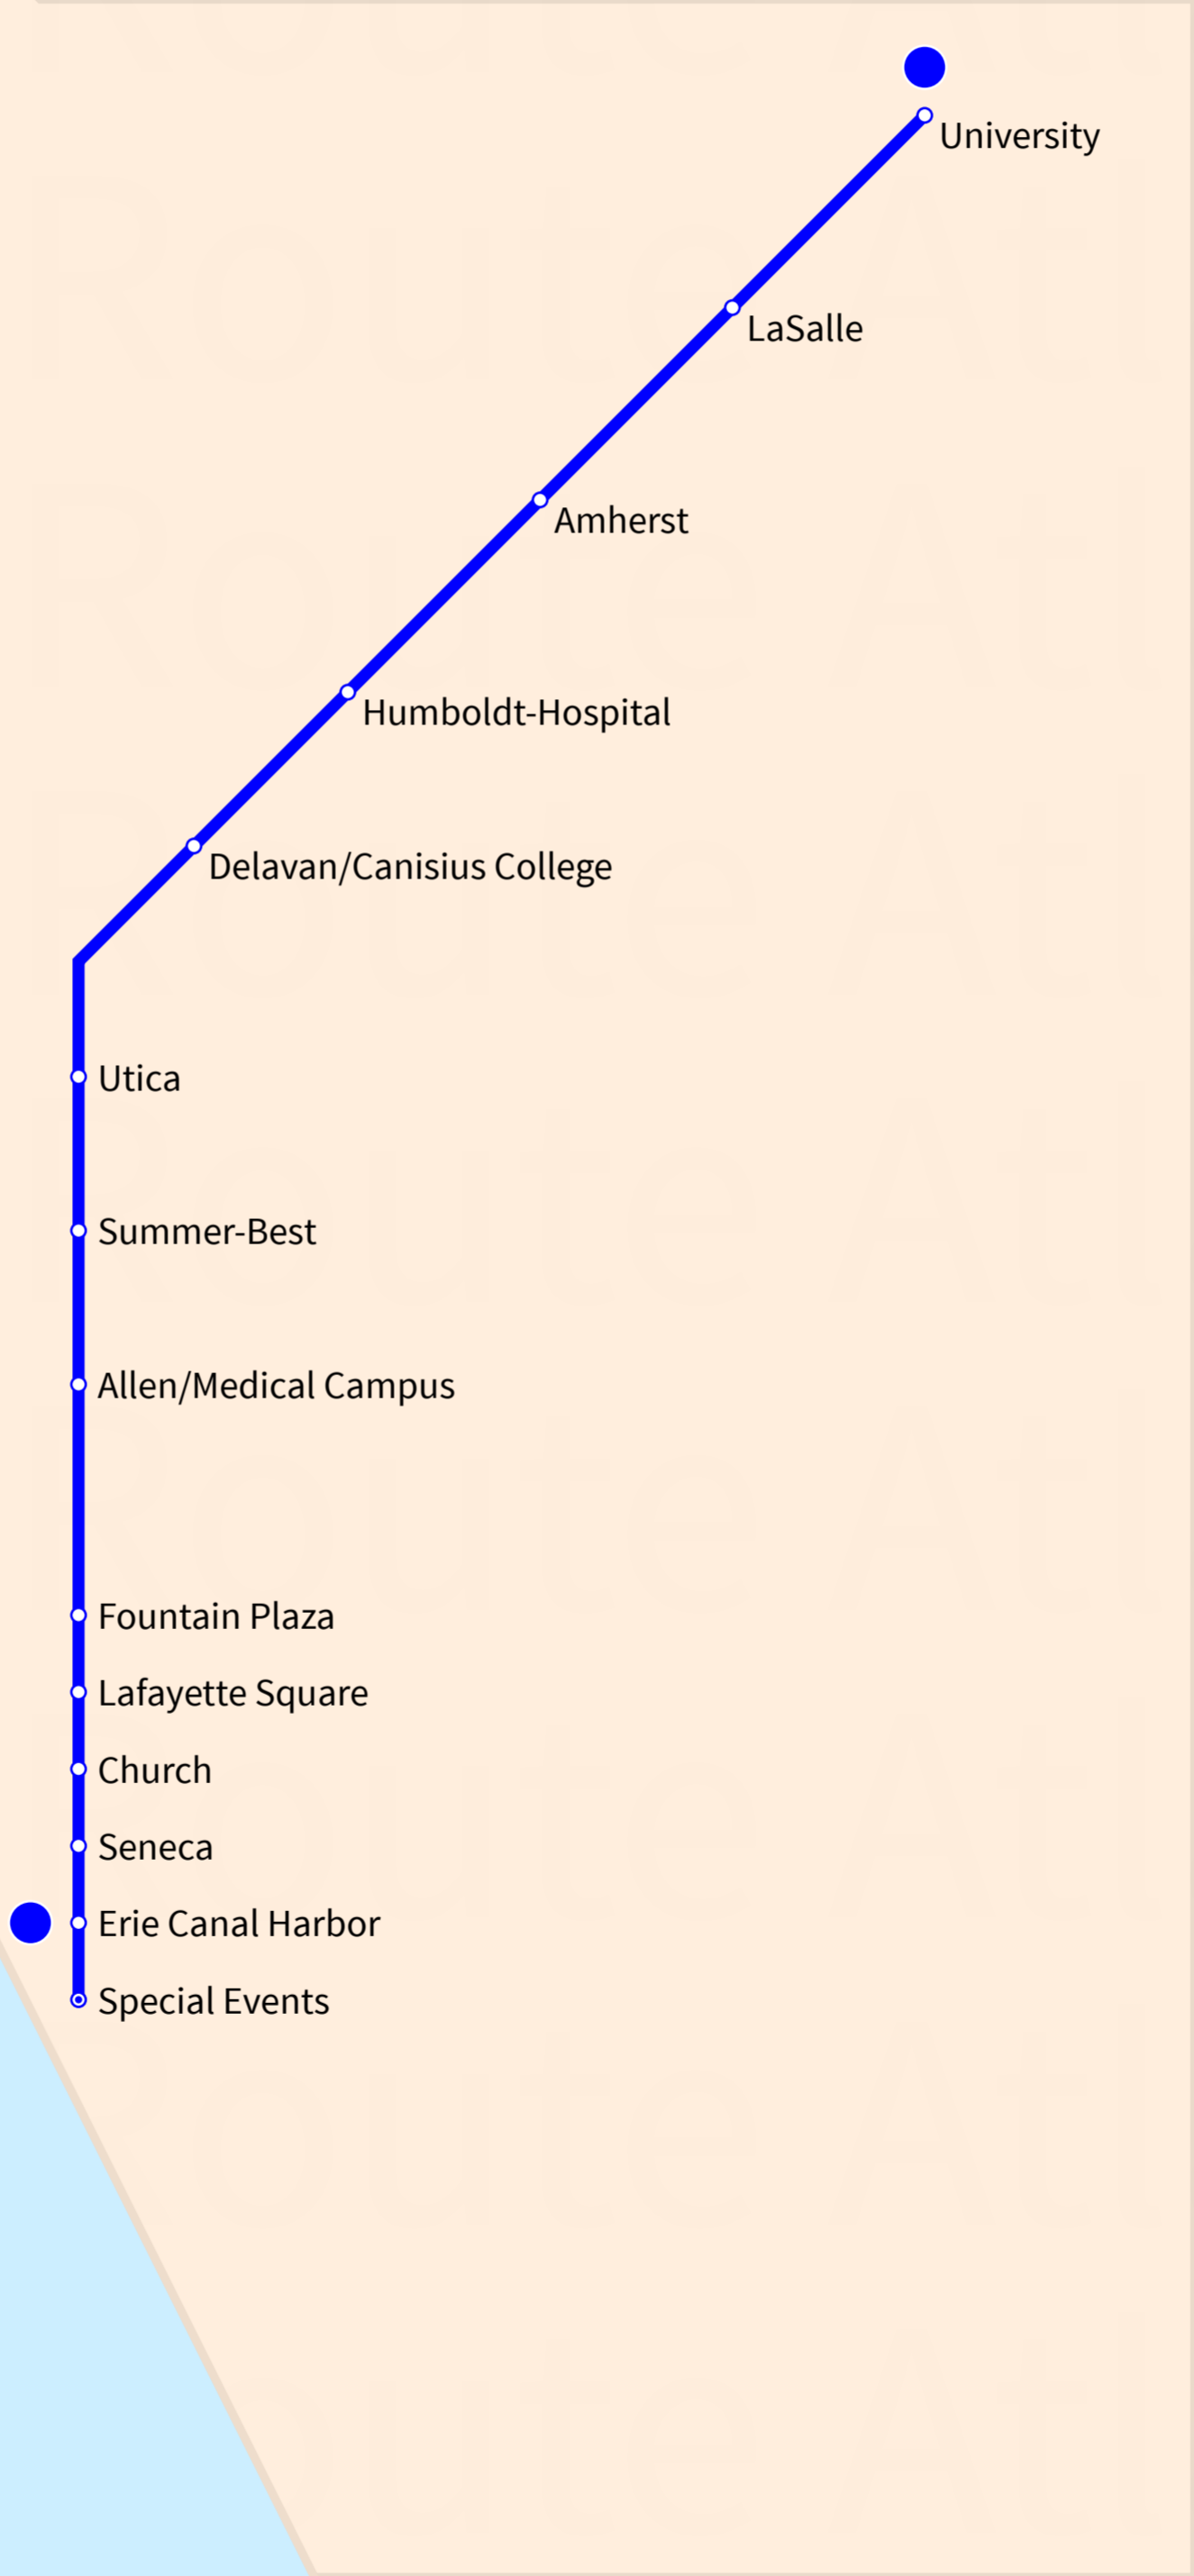

Buffalo

USA

Sept 2019

CANADA

Niagara River

Lake Erie

Legend

NFTA Metro

● —○— Buffalo Metro Rail

—○— Station

—○— Transfer Station

● —○— Line Terminus

---○--- Under Construction

—○— Part-Time Service