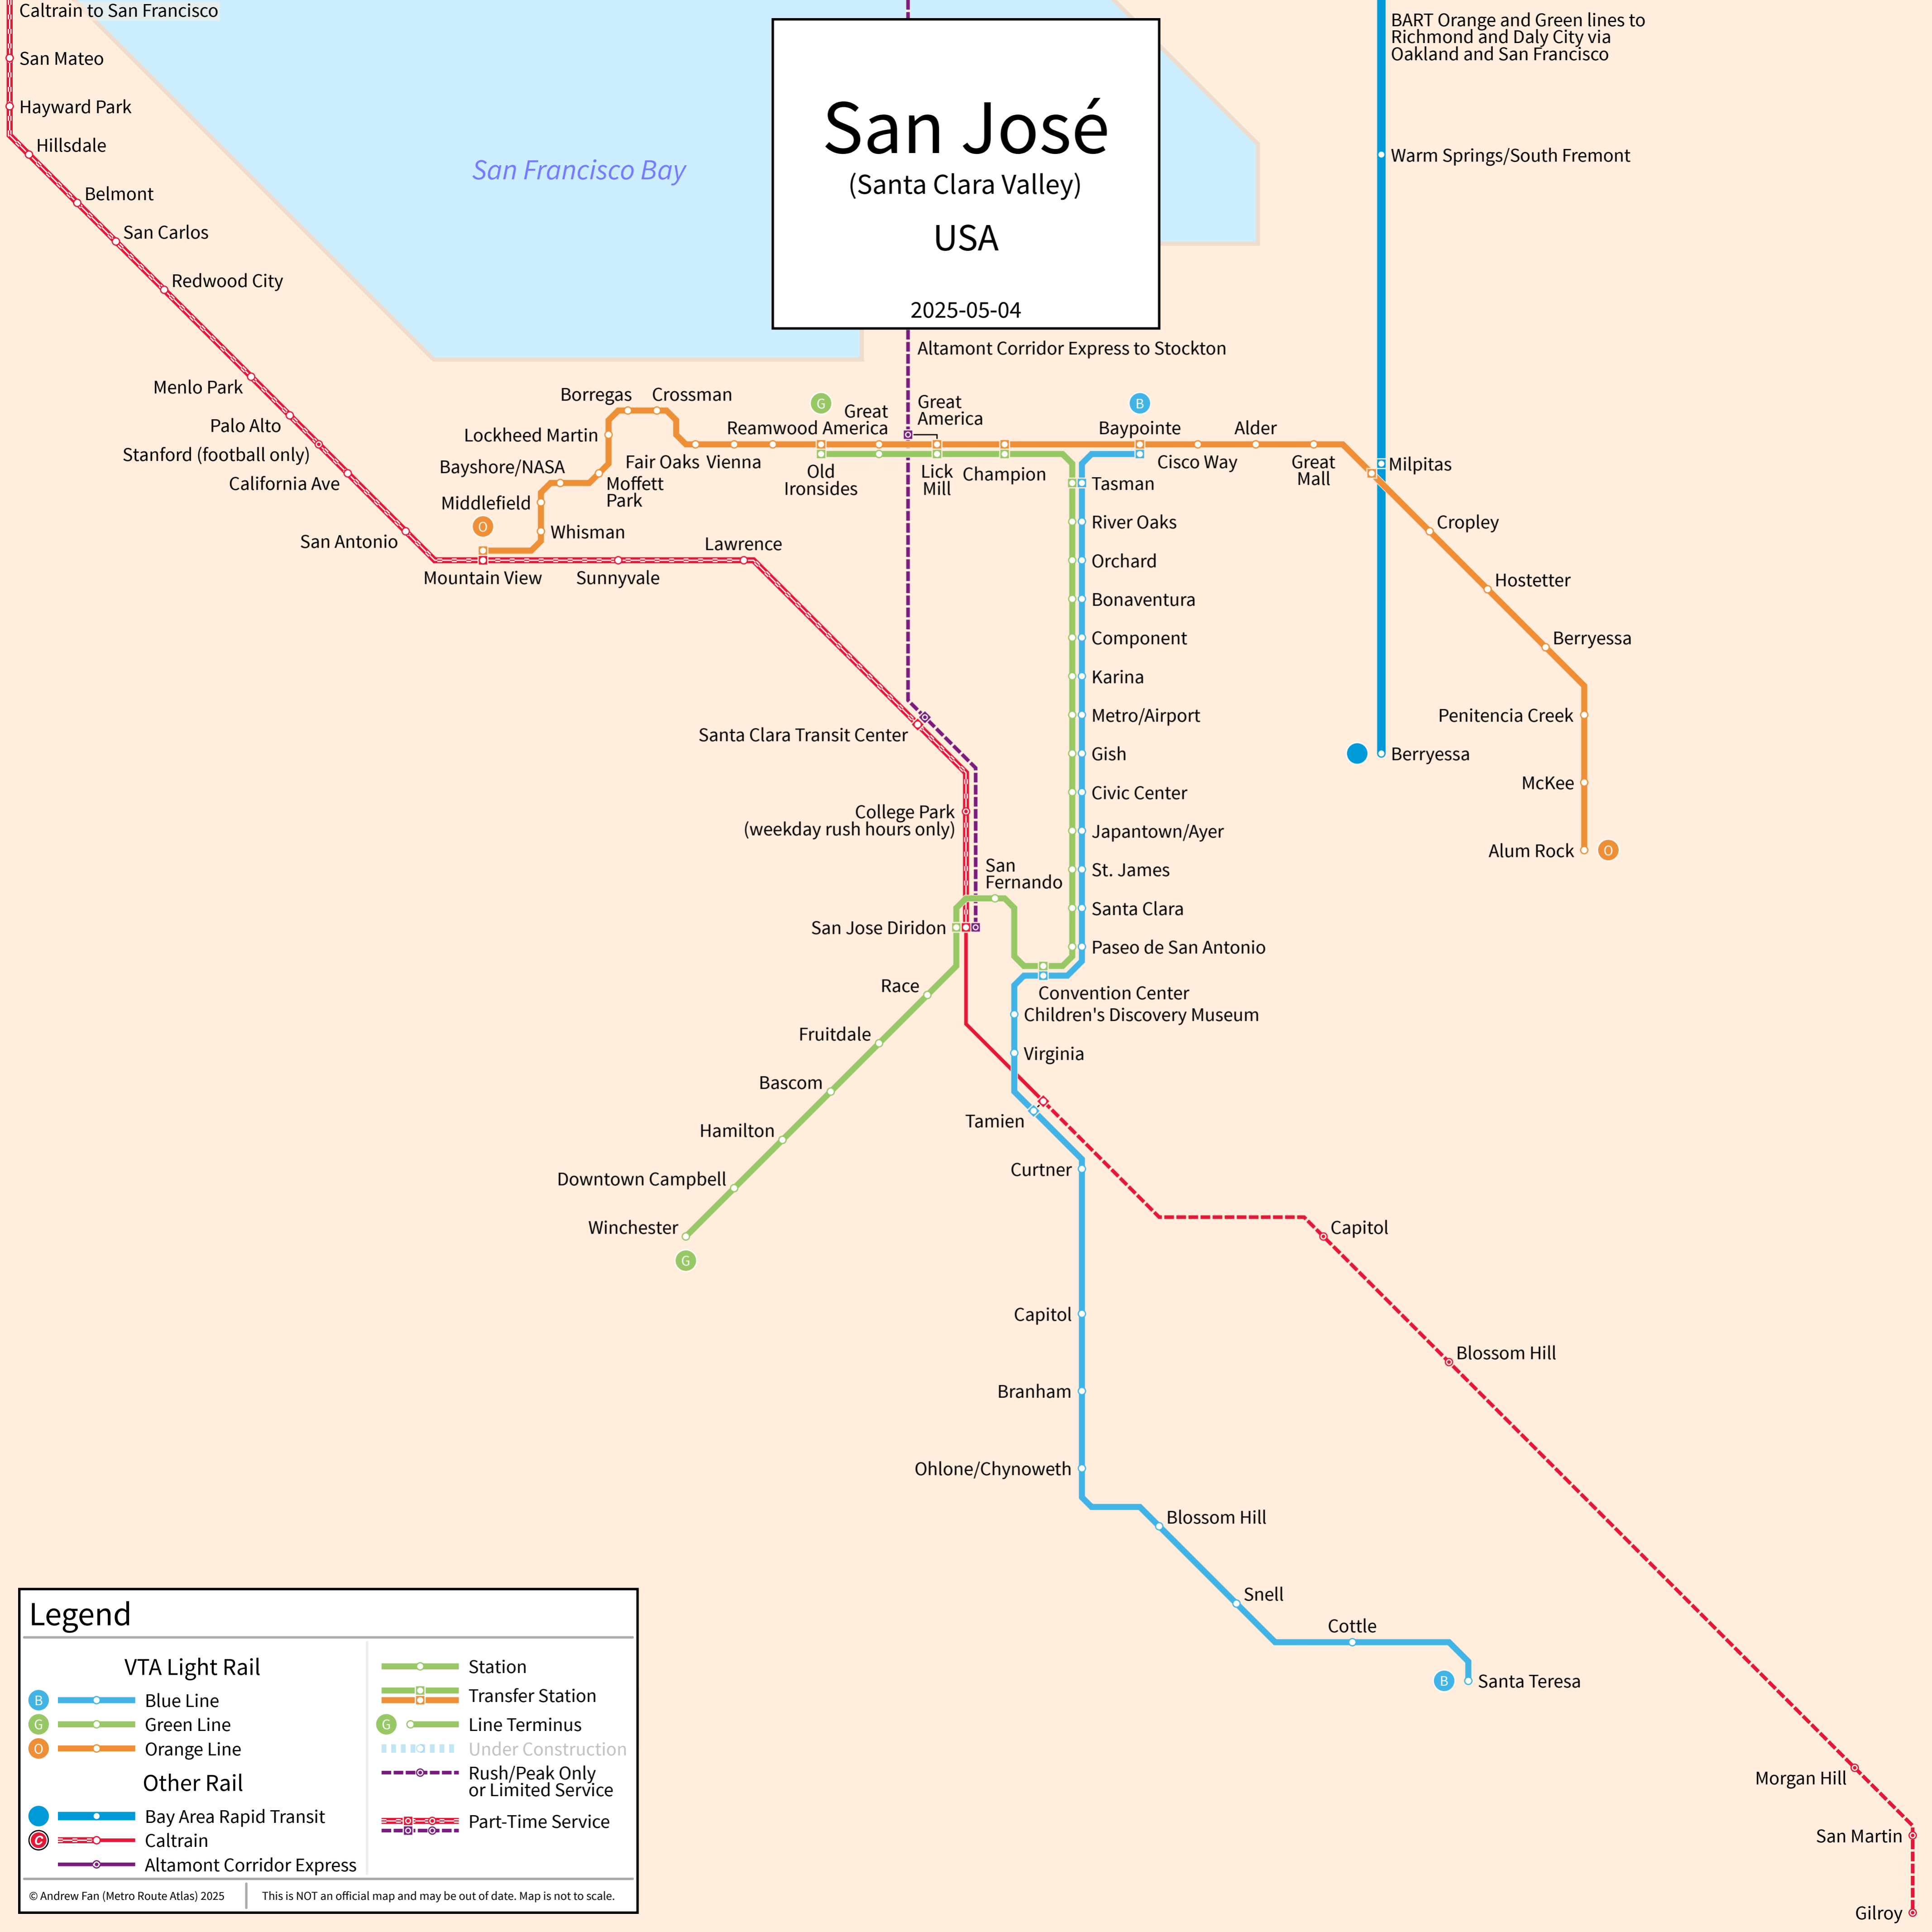

San José

(Santa Clara Valley)
USA

2025-05-04

Legend

VTA Light Rail		Other Rail	
	Blue Line		Bay Area Rapid Transit
	Green Line		Caltrain
	Orange Line		Altamont Corridor Express
	Station		Rush/Peak Only or Limited Service
	Transfer Station		Part-Time Service
	Line Terminus		
	Under Construction		

© Andrew Fan (Metro Route Atlas) 2025 | This is NOT an official map and may be out of date. Map is not to scale.