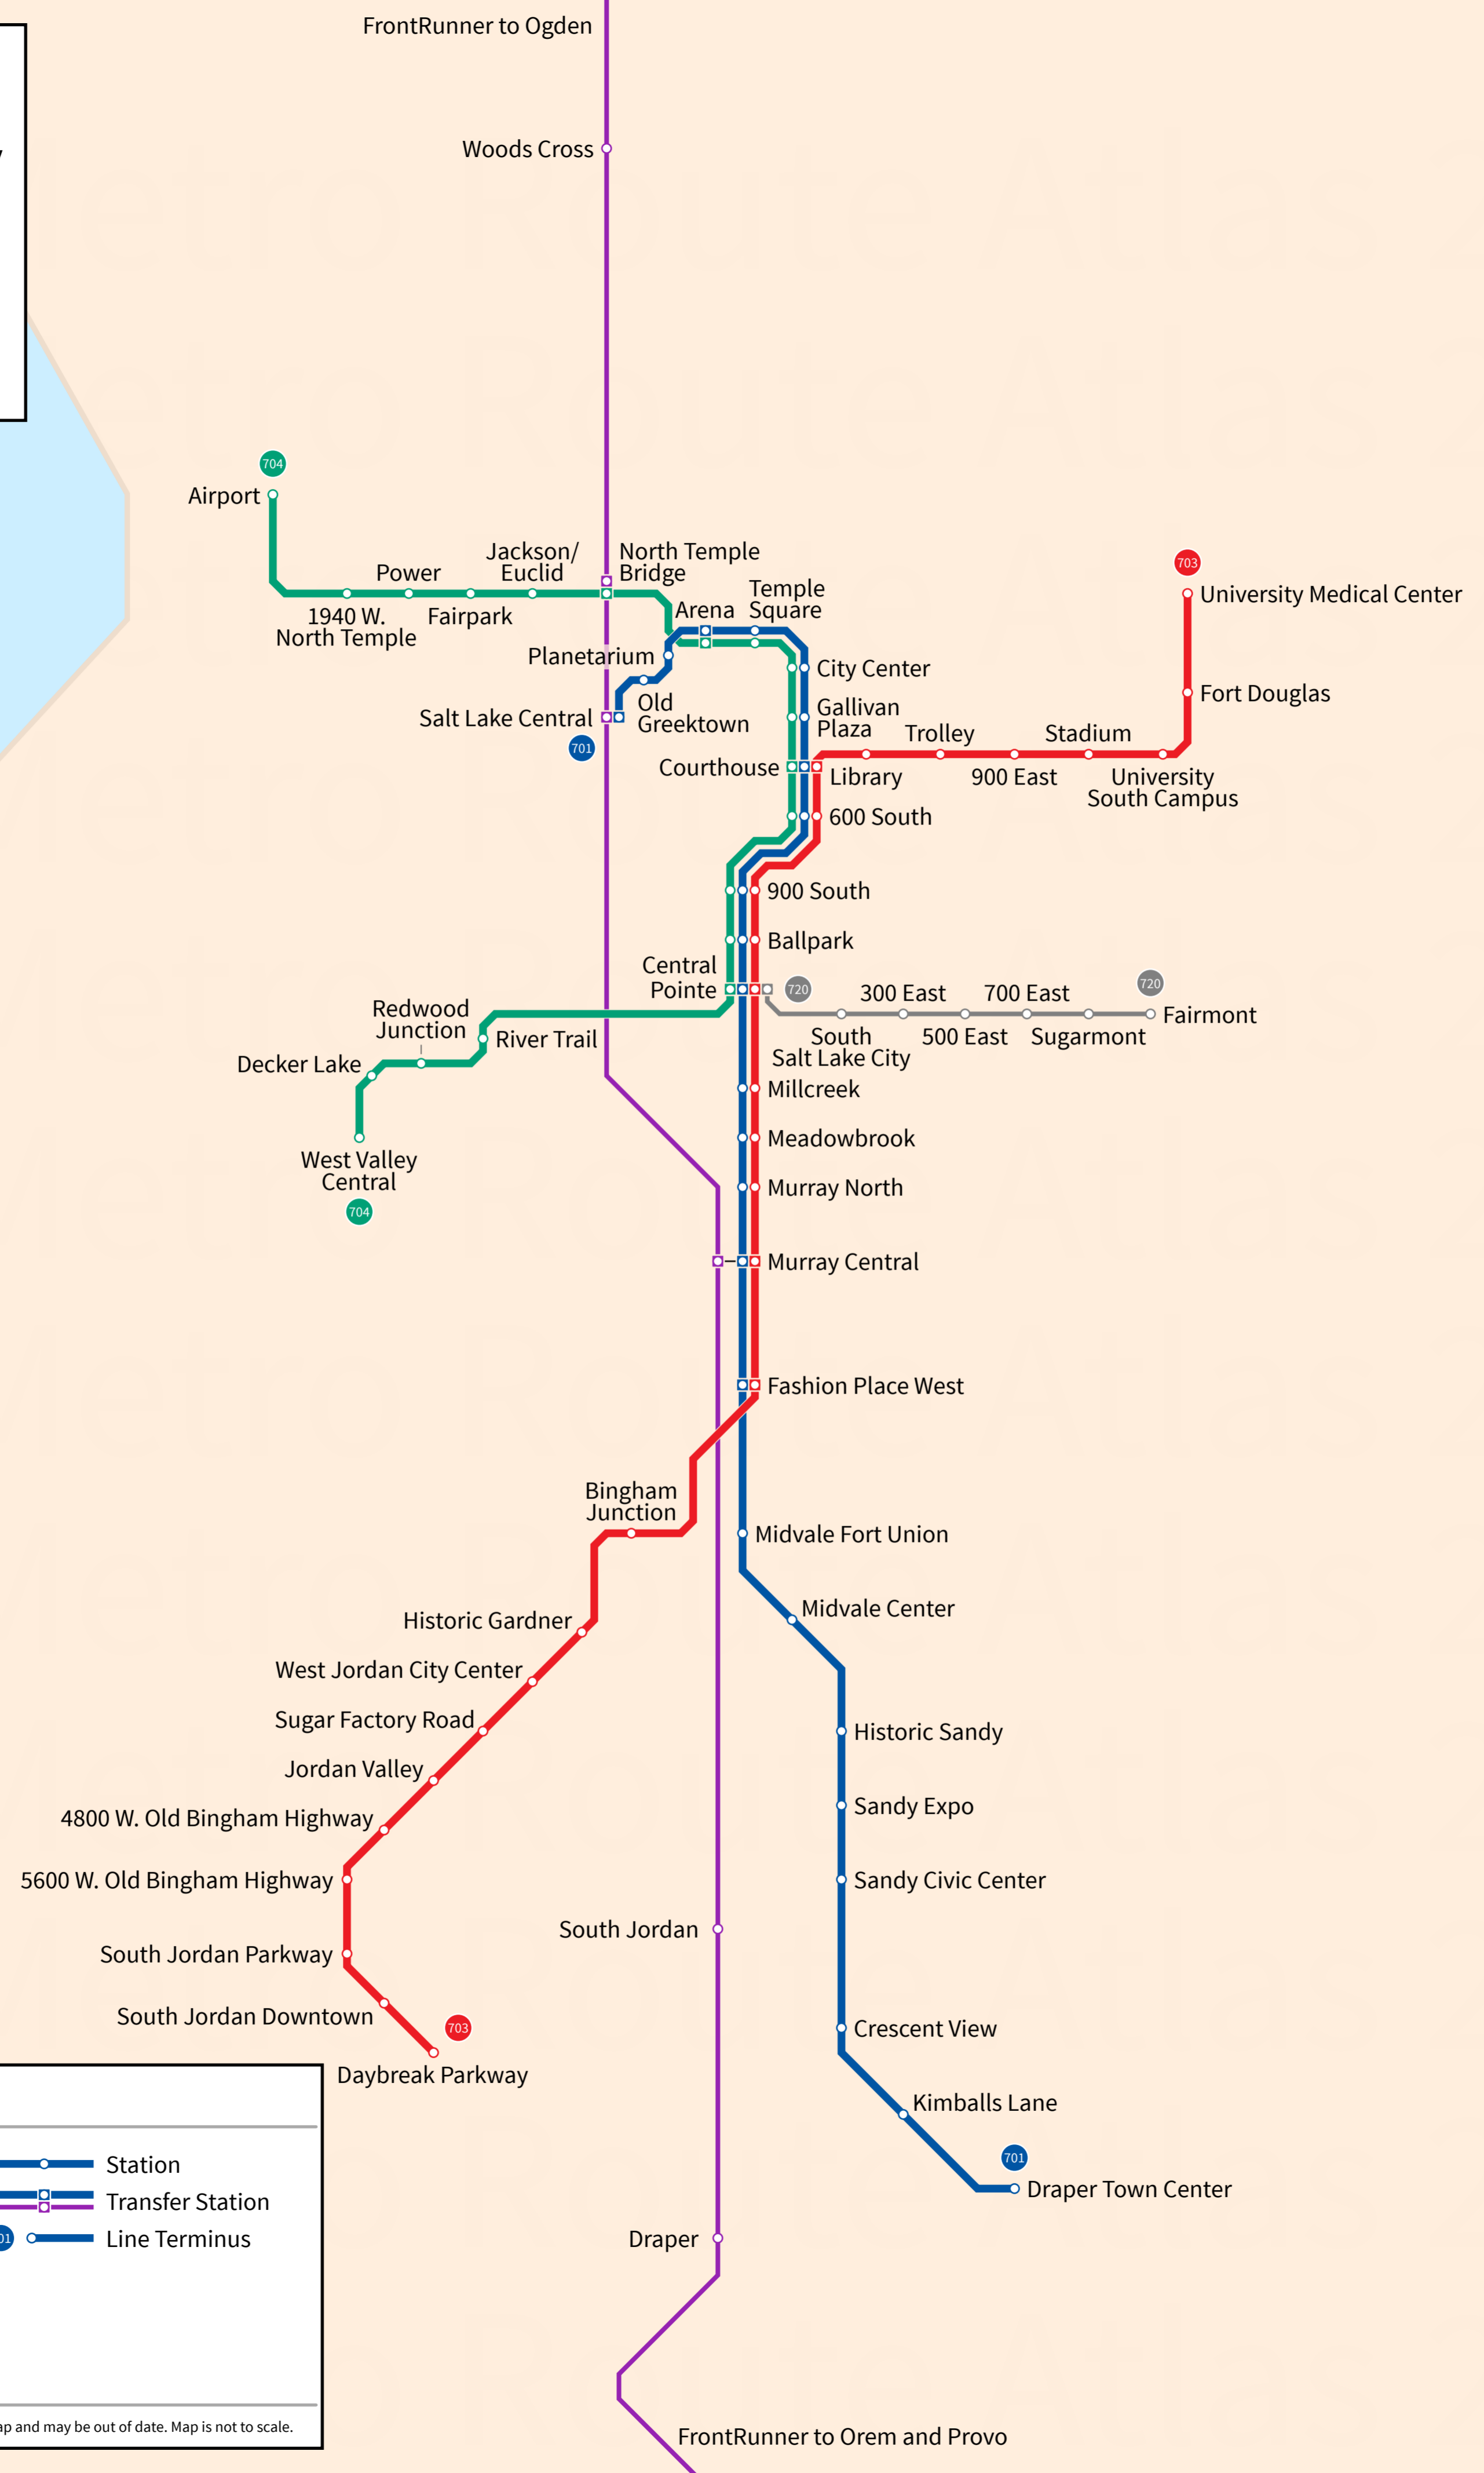

**Salt Lake City**  
 (Wasatch Front)  
 USA  
 2025-03-30

Great Salt Lake

### Legend

701	TRAX Blue Line	701	Station
703	TRAX Red Line	701	Transfer Station
704	TRAX Green Line	701	Line Terminus
720	S Line Streetcar		
750	FrontRunner		