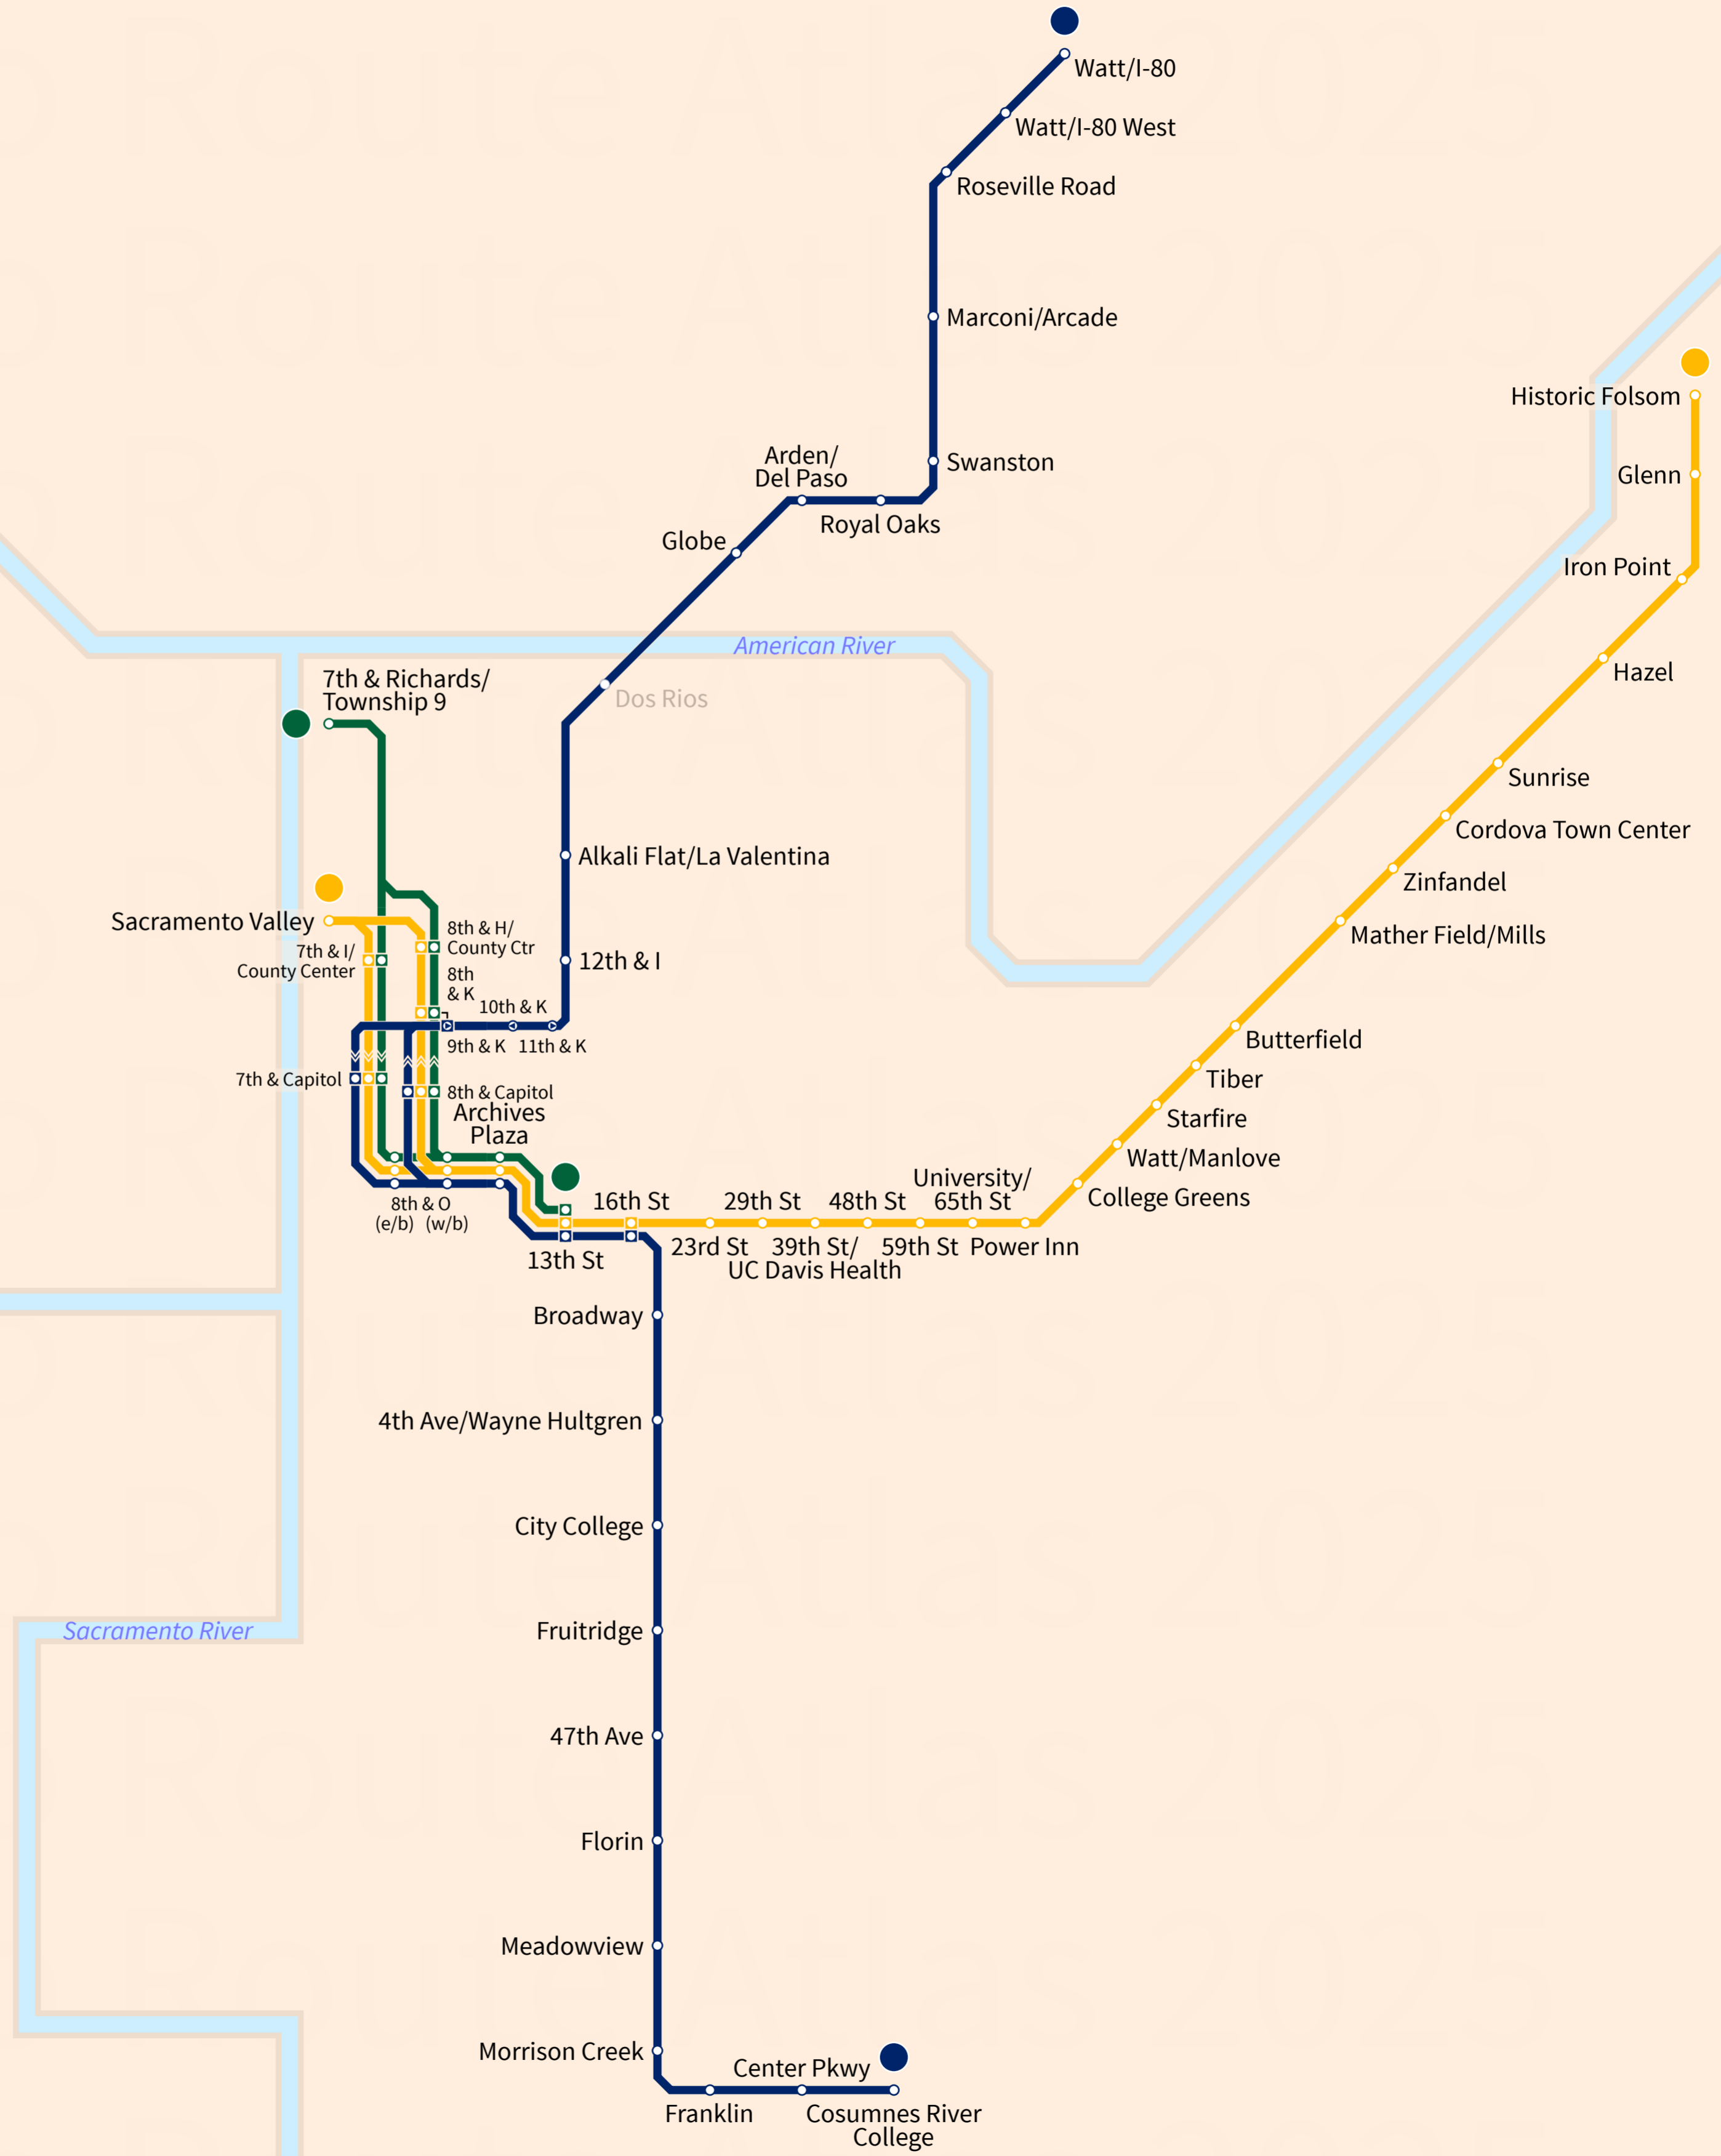

Sacramento

USA

2025-04-08

Legend

SACRT Light Rail

- Blue Line
- Gold Line
- Green Line

- Station
- Transfer Station
- Line Terminus
- Under Construction
- One direction only
- Station served in one direction only