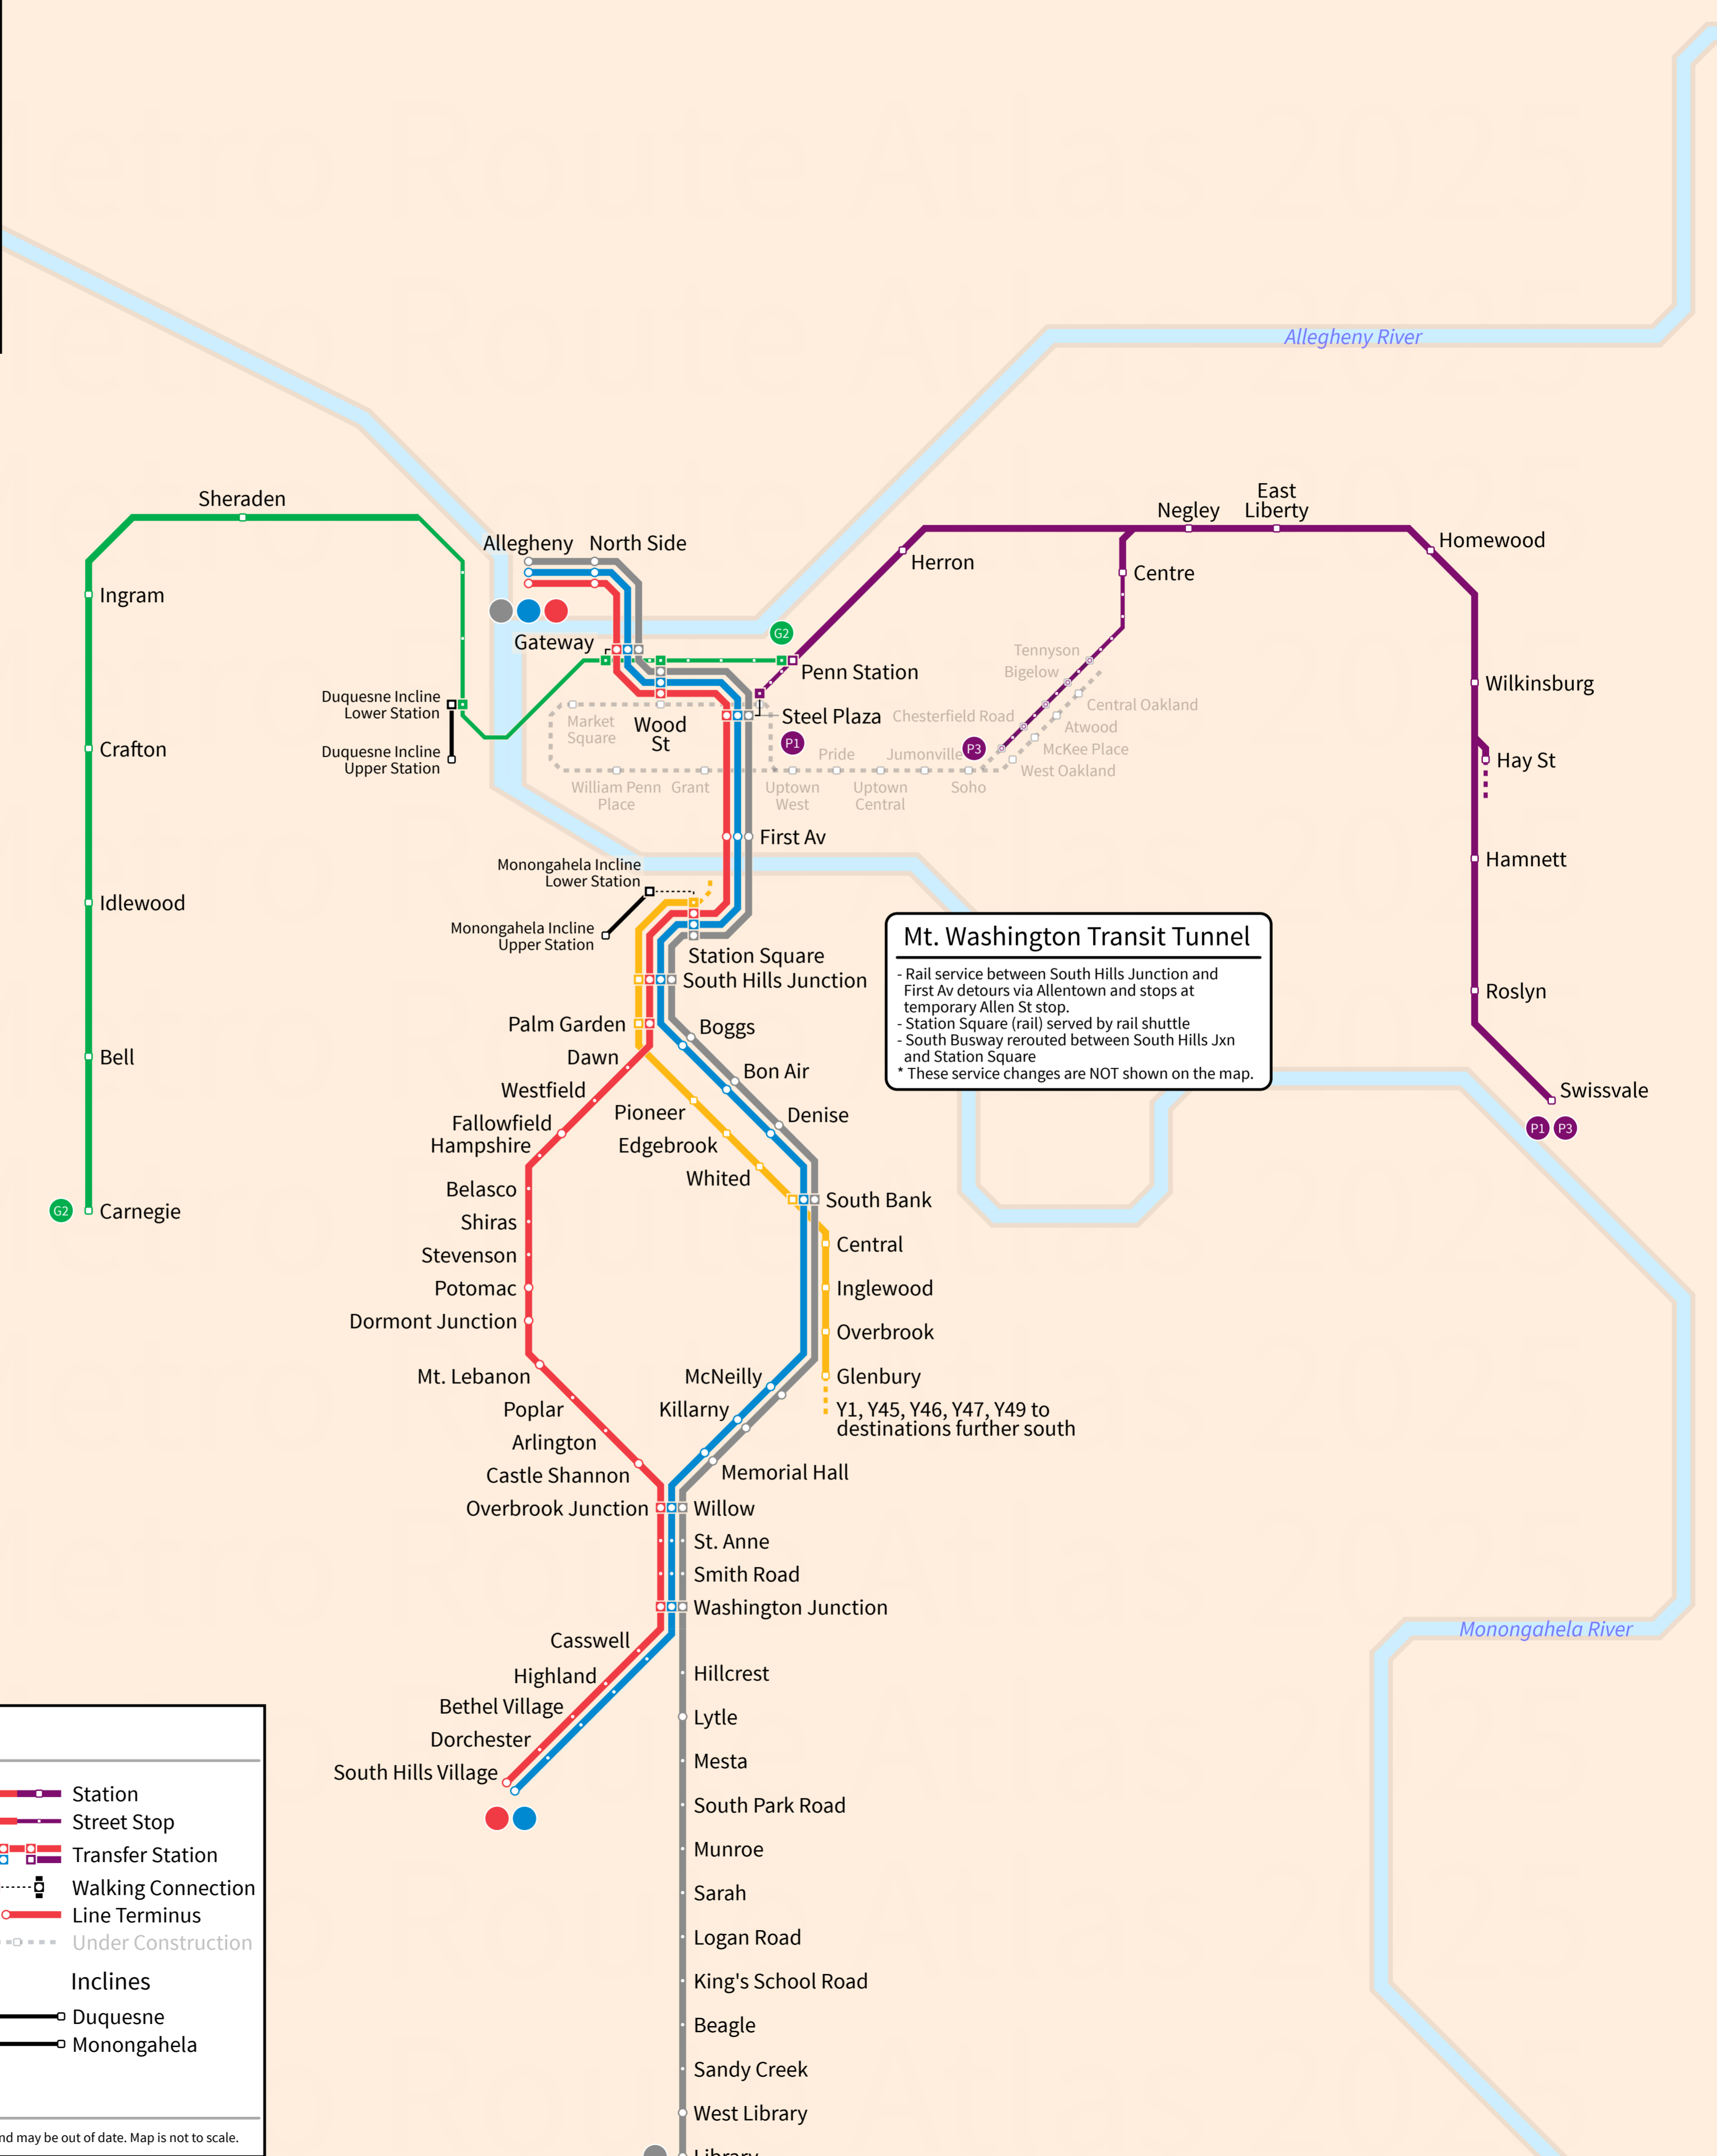

# Pittsburgh

USA

2025-04-05

**Mt. Washington Transit Tunnel**

- Rail service between South Hills Junction and First Av detours via Allentown and stops at temporary Allen St stop.
- Station Square (rail) served by rail shuttle
- South Busway rerouted between South Hills Jxn and Station Square
- \* These service changes are NOT shown on the map.

### Legend

Pittsburgh Regional Transit		Inclines	
	Red Line		Duquesne
	Blue Line		Monongahela
	Silver Line		
	East Busway/Purple Line		
	West Busway/Green Line		
	South Busway/Yellow Line		
	PRTX University Line (u/c)		
	Station		
	Street Stop		
	Transfer Station		
	Walking Connection		
	Line Terminus		
	Under Construction		

\* South Busway downtown stops not shown