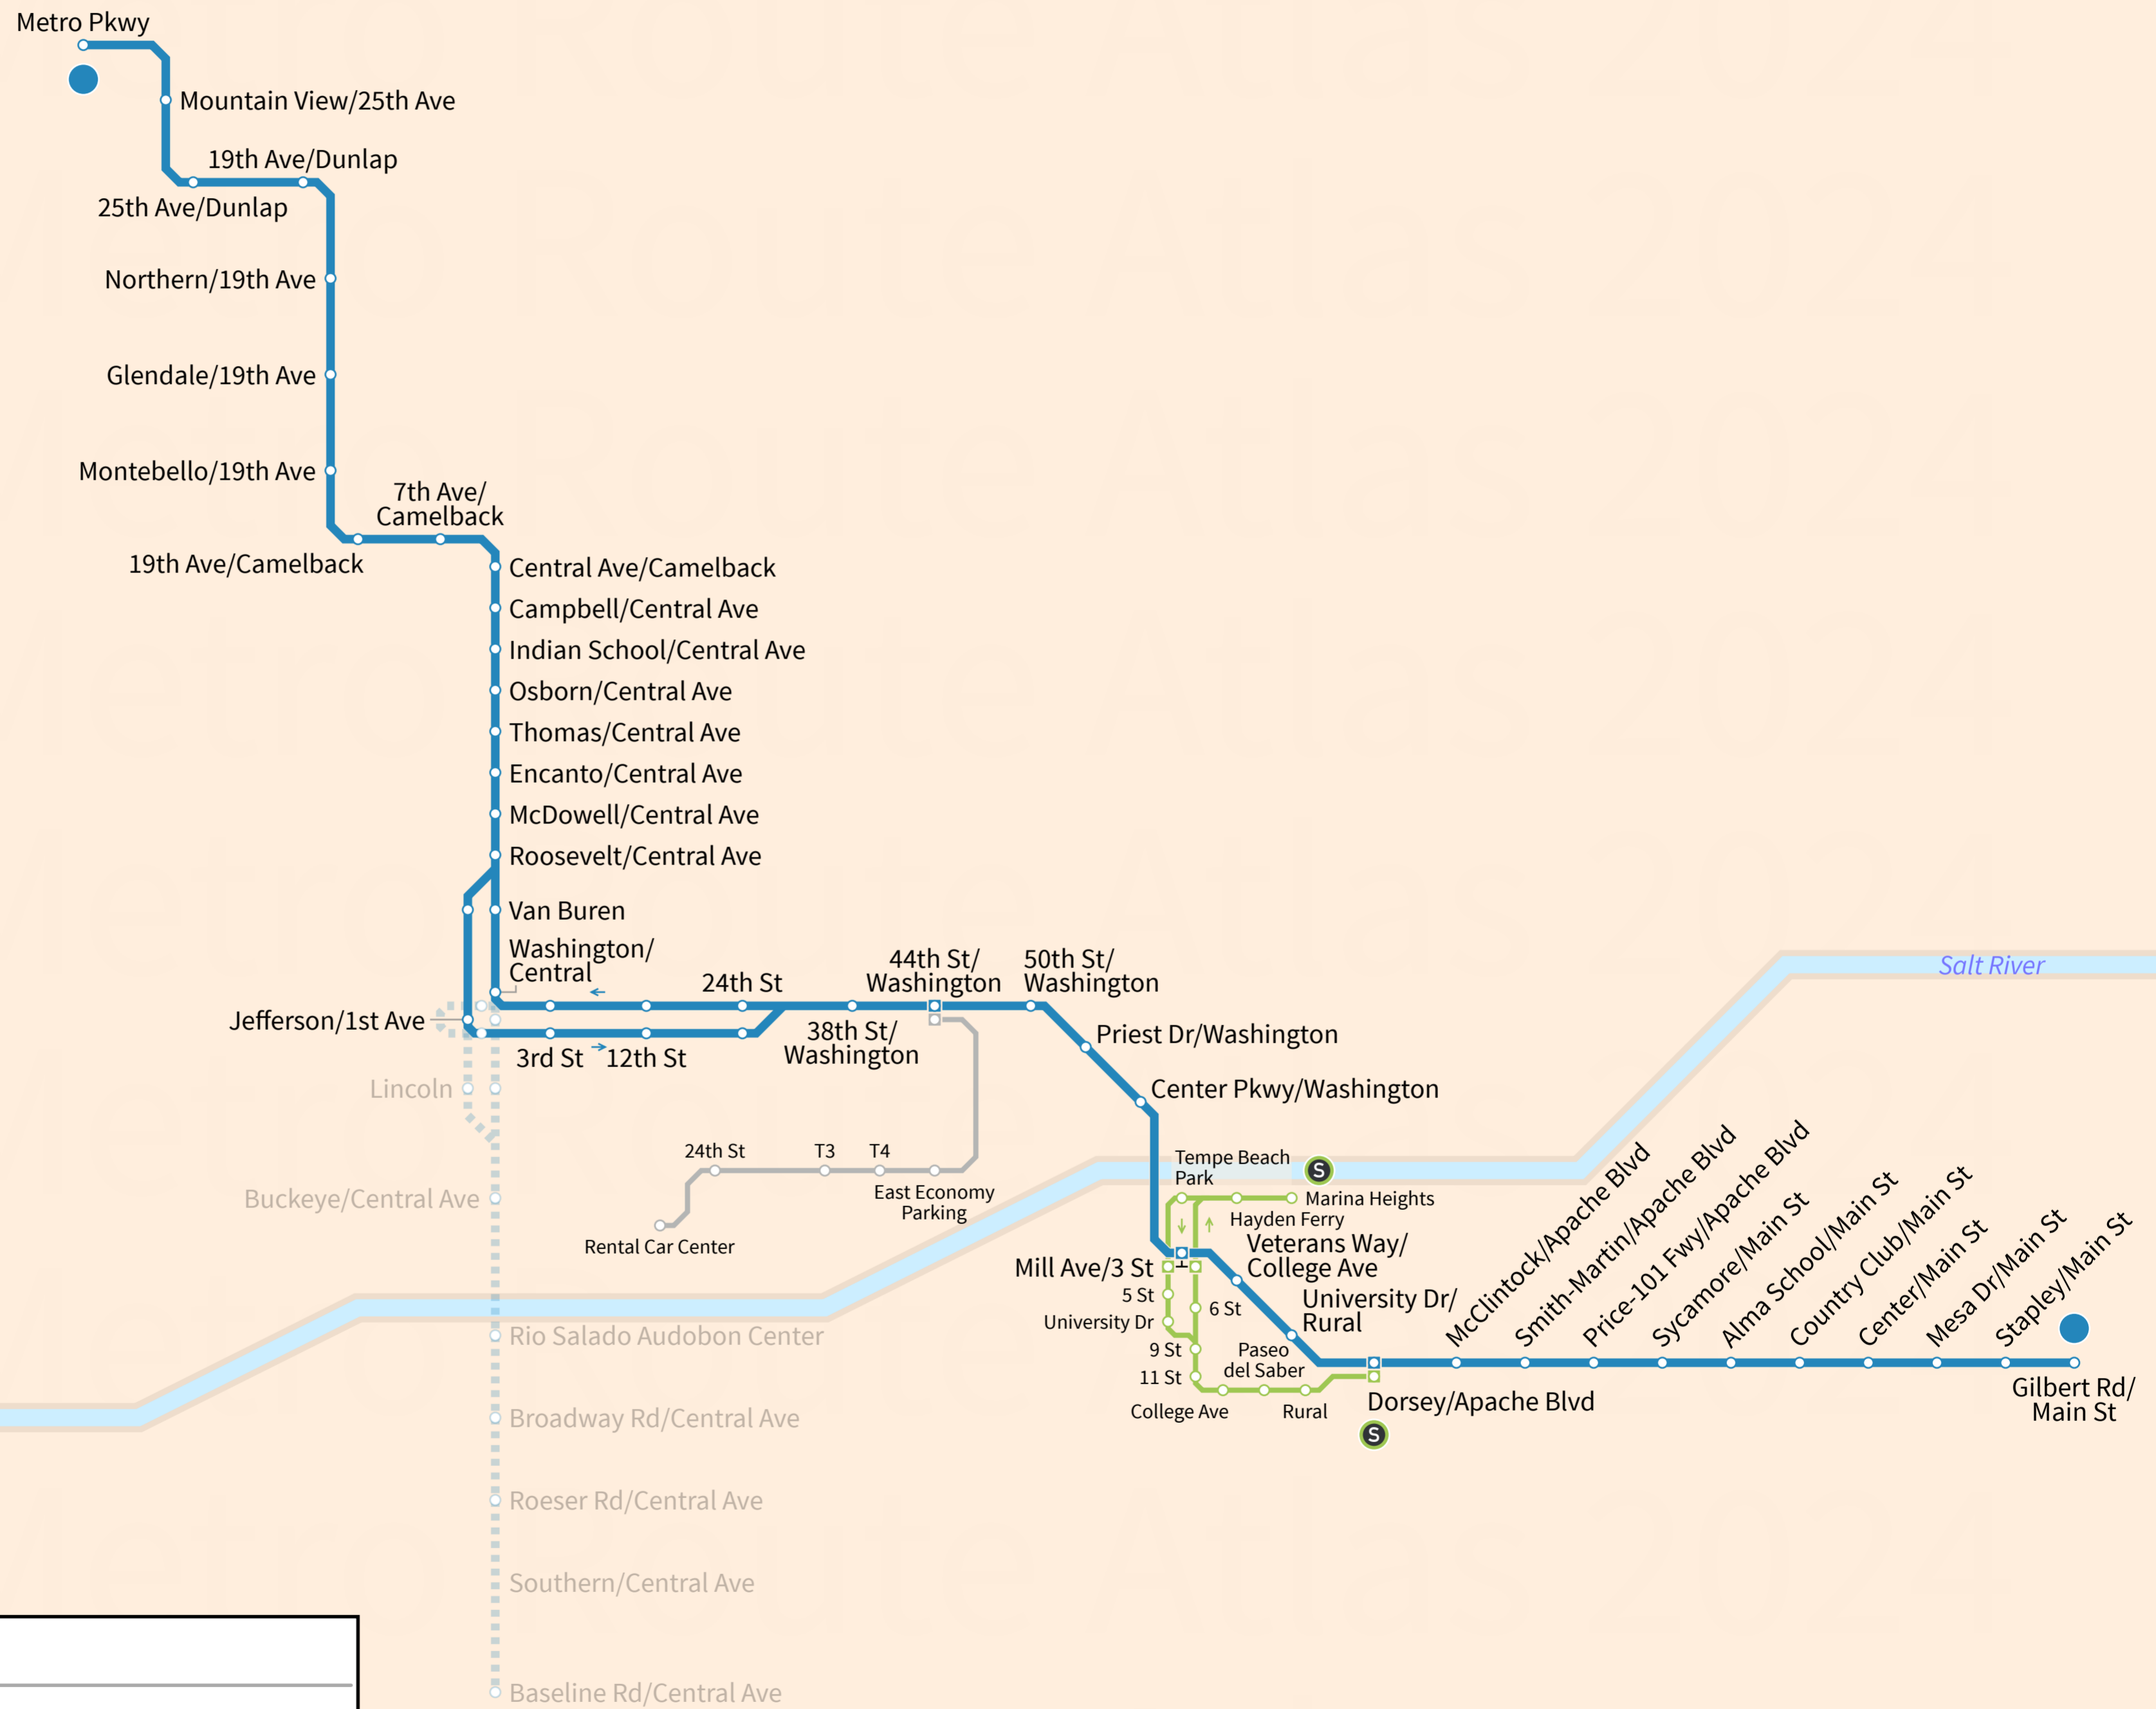

Phoenix

(Valley of the Sun)

USA

Jan 2024

Legend

- Valley Metro Rail
- Tempe Streetcar
- PHX Sky Train
- Station
- Transfer Station
- Line Terminus
- Under Construction
- One direction only