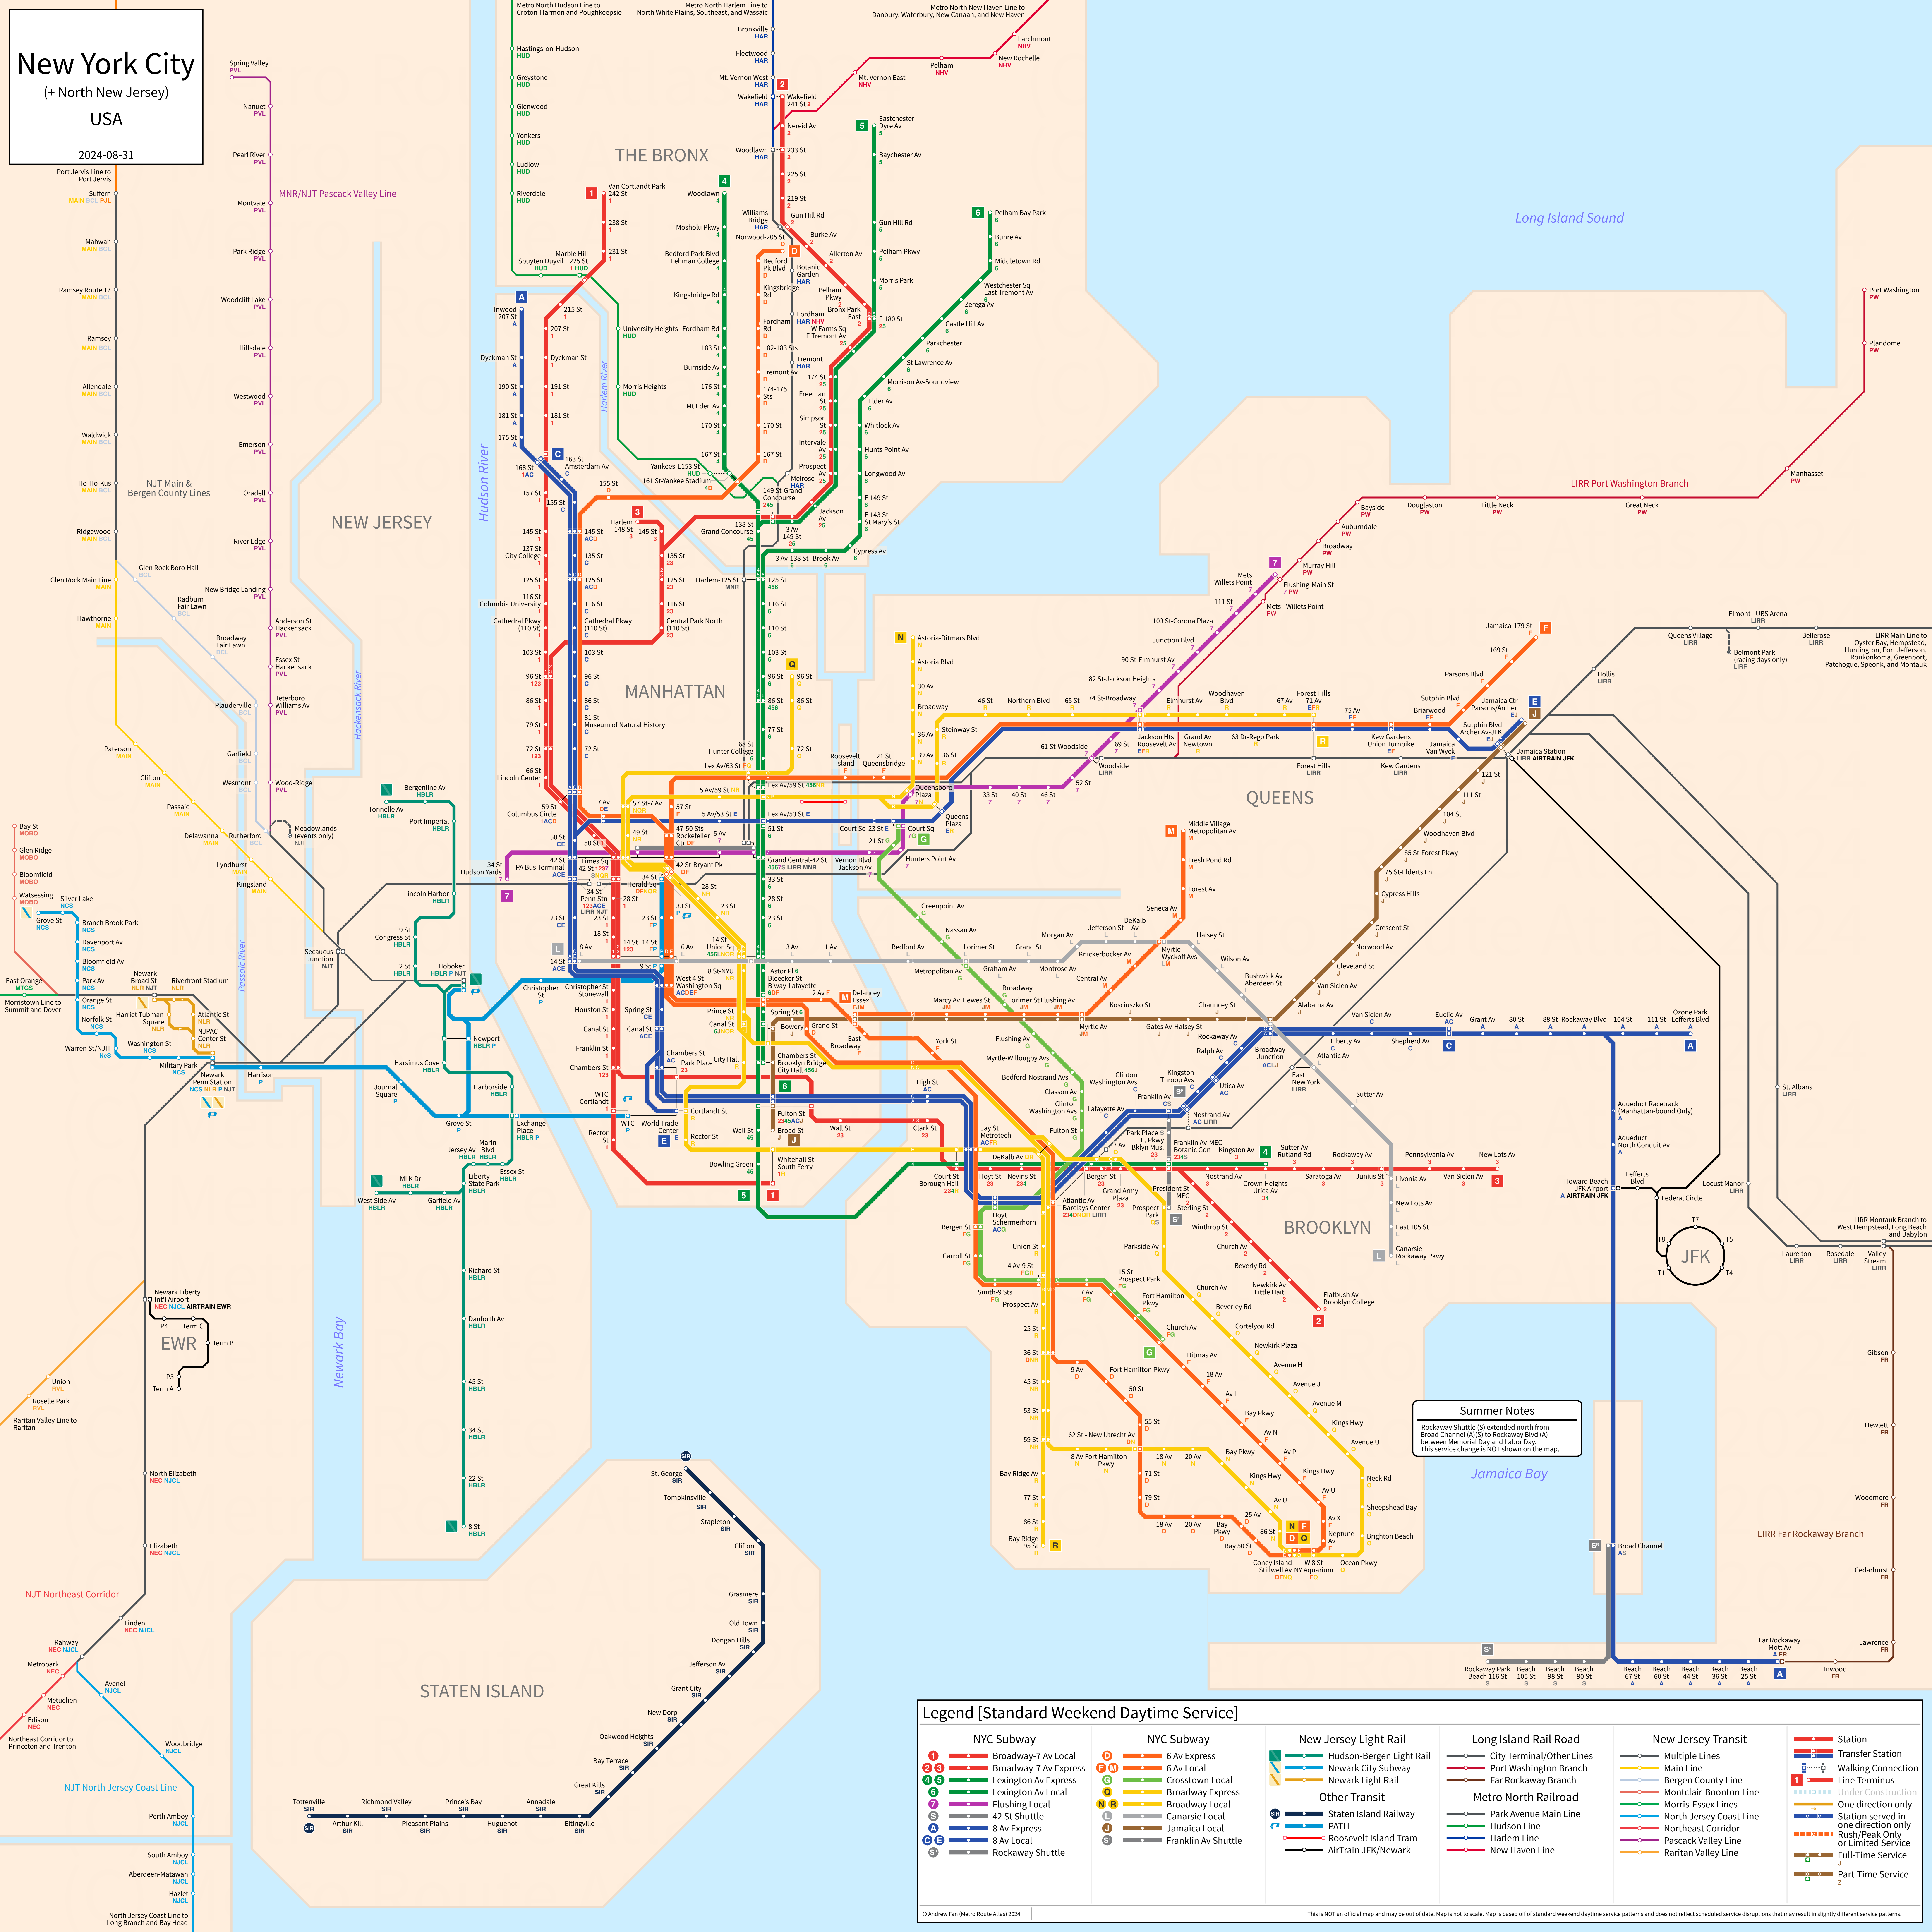

New York City (+ North New Jersey)

USA

2024-08-31

Legend [Standard Weekend Daytime Service]

NYC Subway 1 Broadway-7 Av Local 2, 3 Broadway-7 Av Express 4, 5 Lexington Av Express 6 Lexington Av Local 7 Flushing Local - A 42 St Shuttle - S 8 Av Express - C, E 8 Av Local - S Rockaway Shuttle	NYC Subway - D 6 Av Express - M, N 6 Av Local - G 6 Crosstown Local - O Broadway Express - R Broadway Local - L Canarsie Local - J Jamaica Local - S Franklin Av Shuttle	New Jersey Light Rail - Hudson-Bergen Light Rail - Newark City Subway - Newark Light Rail Other Transit - Staten Island Railway - Roosevelt Island Tram - AirTrain JFK/Newark	Long Island Rail Road - City Terminal/Other Lines - Port Washington Branch - Far Rockaway Branch Metro North Railroad - Park Avenue Main Line - Harlem Line - New Haven Line	New Jersey Transit - Multiple Lines - Main Line - Bergen County Line - Montclair-Boonton Line - Morris-Essex Lines - North Jersey Coast Line - Northeast Corridor - Pascoack Valley Line - Raritan Valley Line	Station - Transfer Station - Walking Connection - Line Terminus - Under Construction - One direction only - Station served in one direction only - Rush/Peak Only or Limited Service - Full-Time Service - Part-Time Service