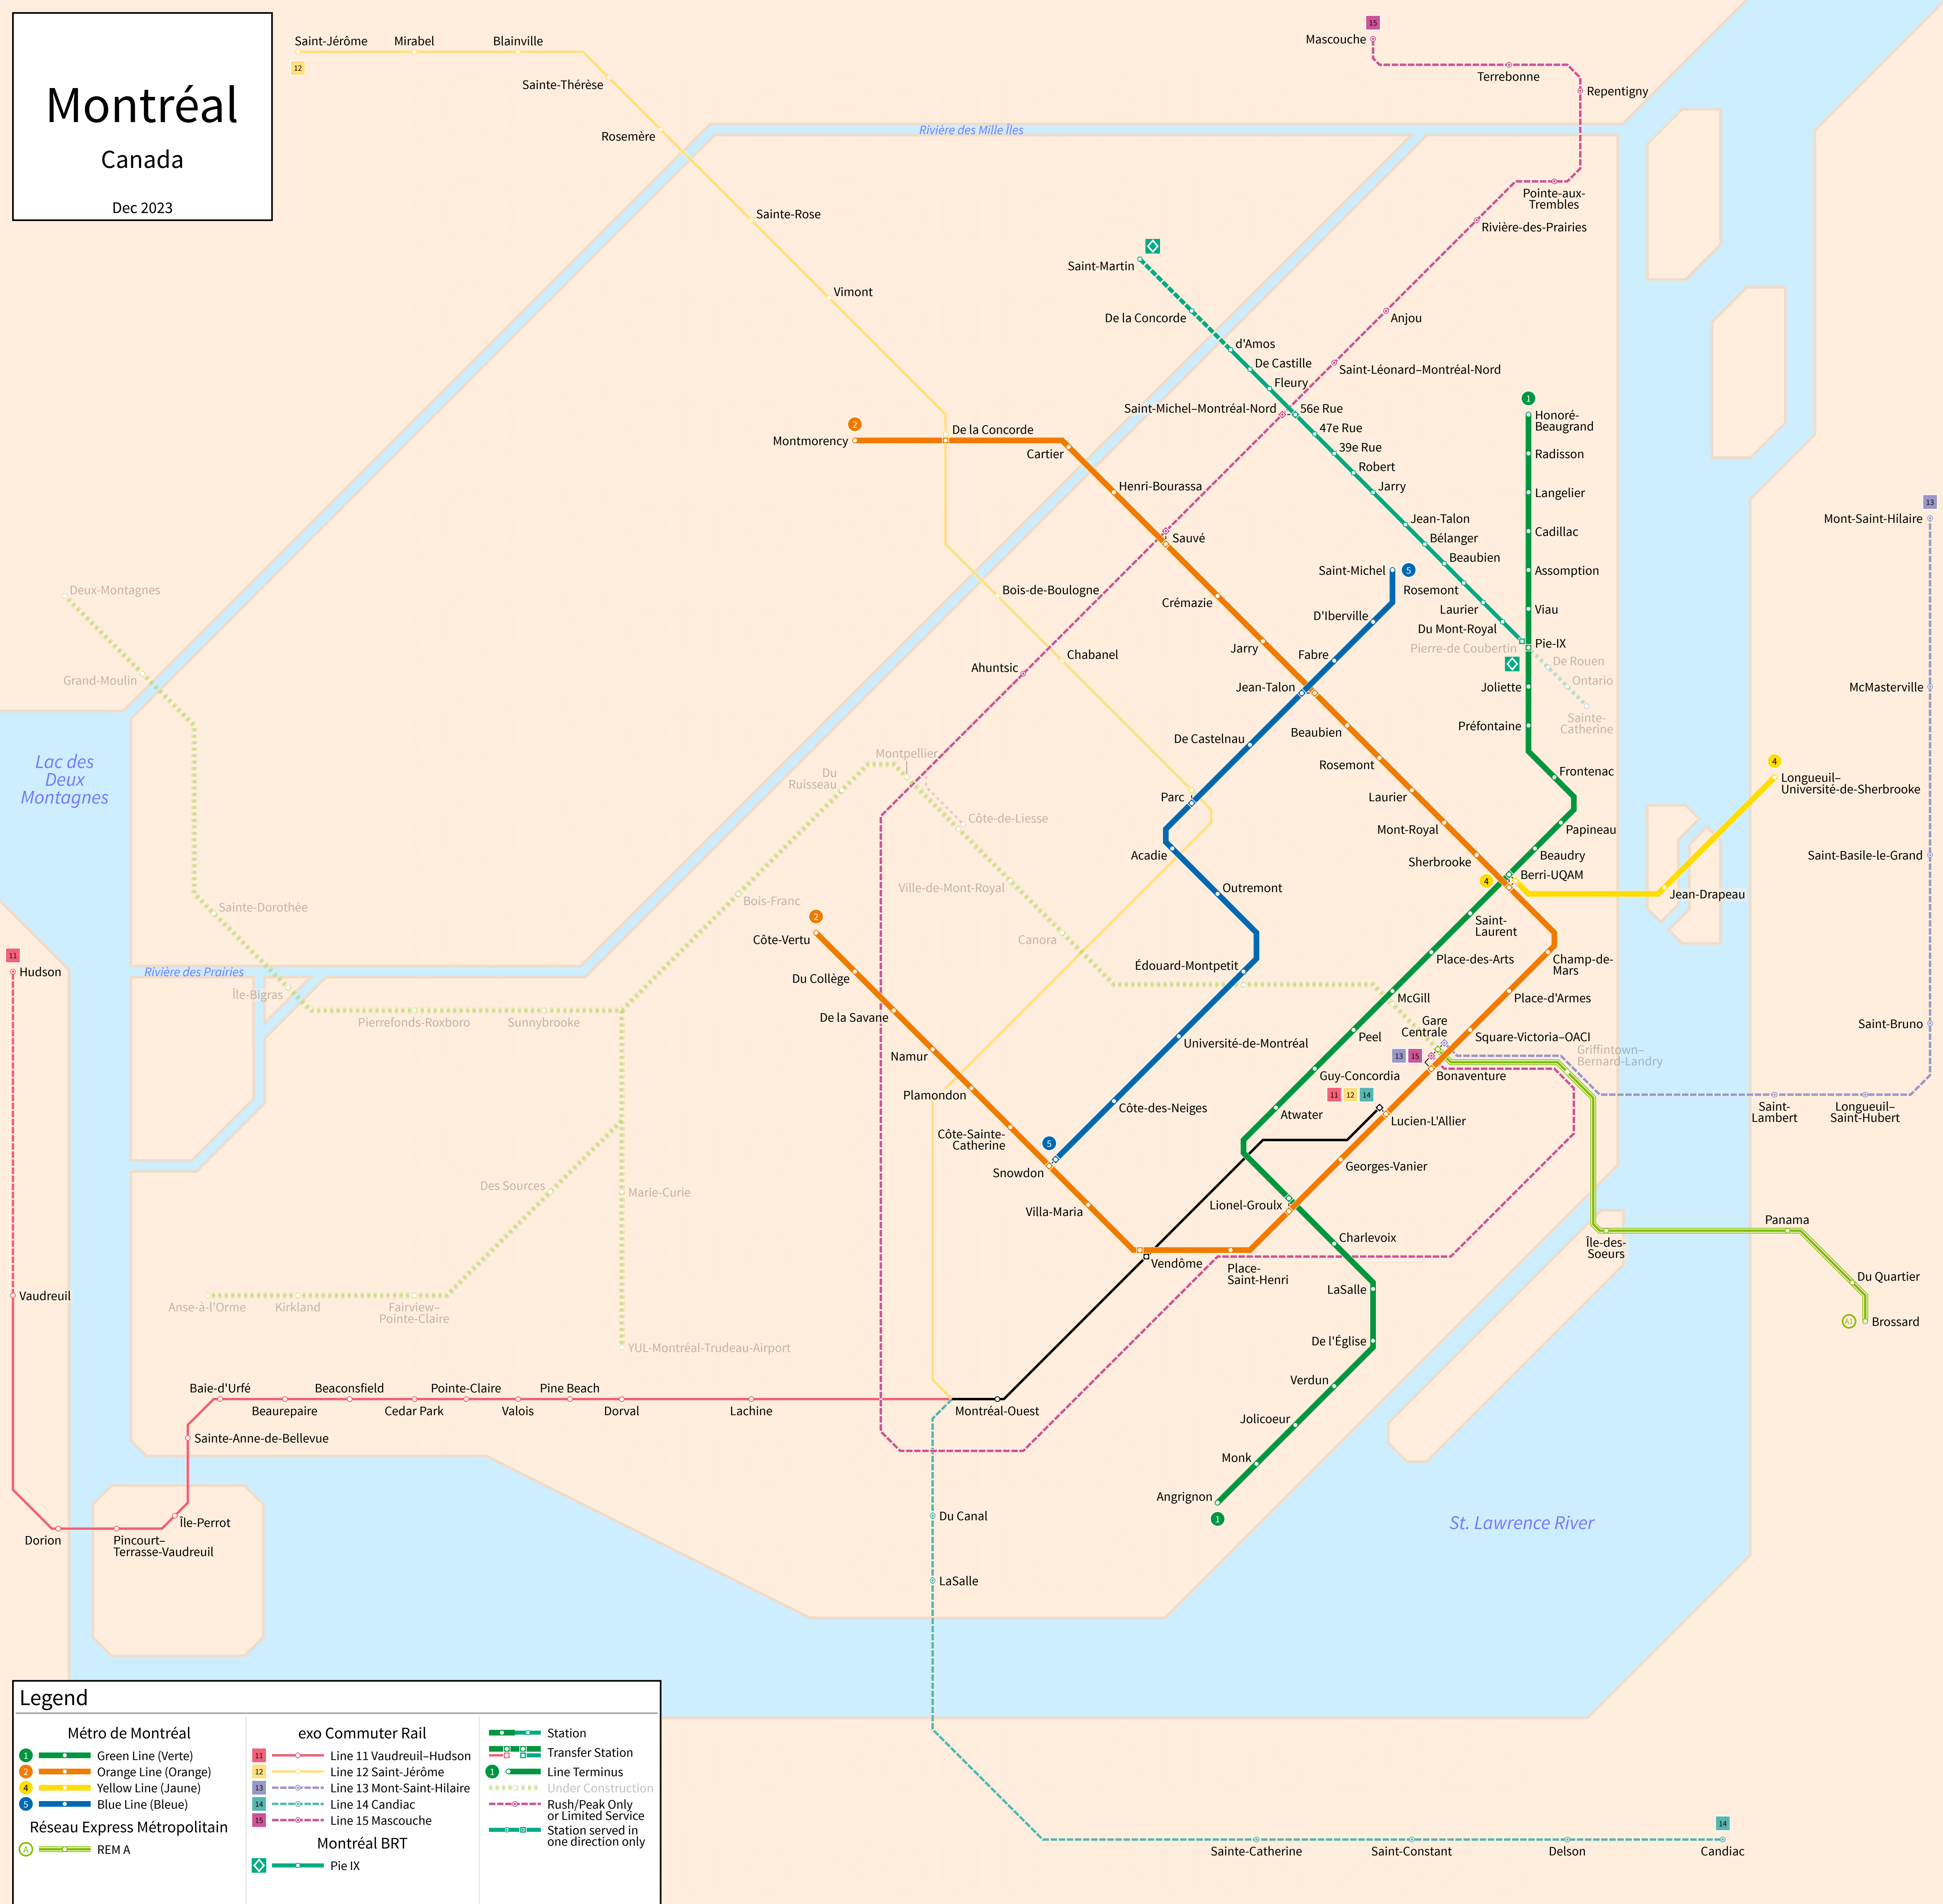

Montréal

Canada

Dec 2023

Legend

Métro de Montréal	exo Commuter Rail	Station
1 Green Line (Verte)	11 Line 11 Vaudreuil-Hudson	Transfer Station
2 Orange Line (Orange)	12 Line 12 Saint-Jérôme	Line Terminus
4 Yellow Line (Jaune)	13 Line 13 Mont-Saint-Hilaire	Under Construction
5 Blue Line (Bleue)	14 Line 14 Candiac	Rush/Peak Only or Limited Service
Réseau Express Métropolitain	15 Line 15 Mascouche	Station served in one direction only
REM A	Montréal BRT	
	Pie IX	