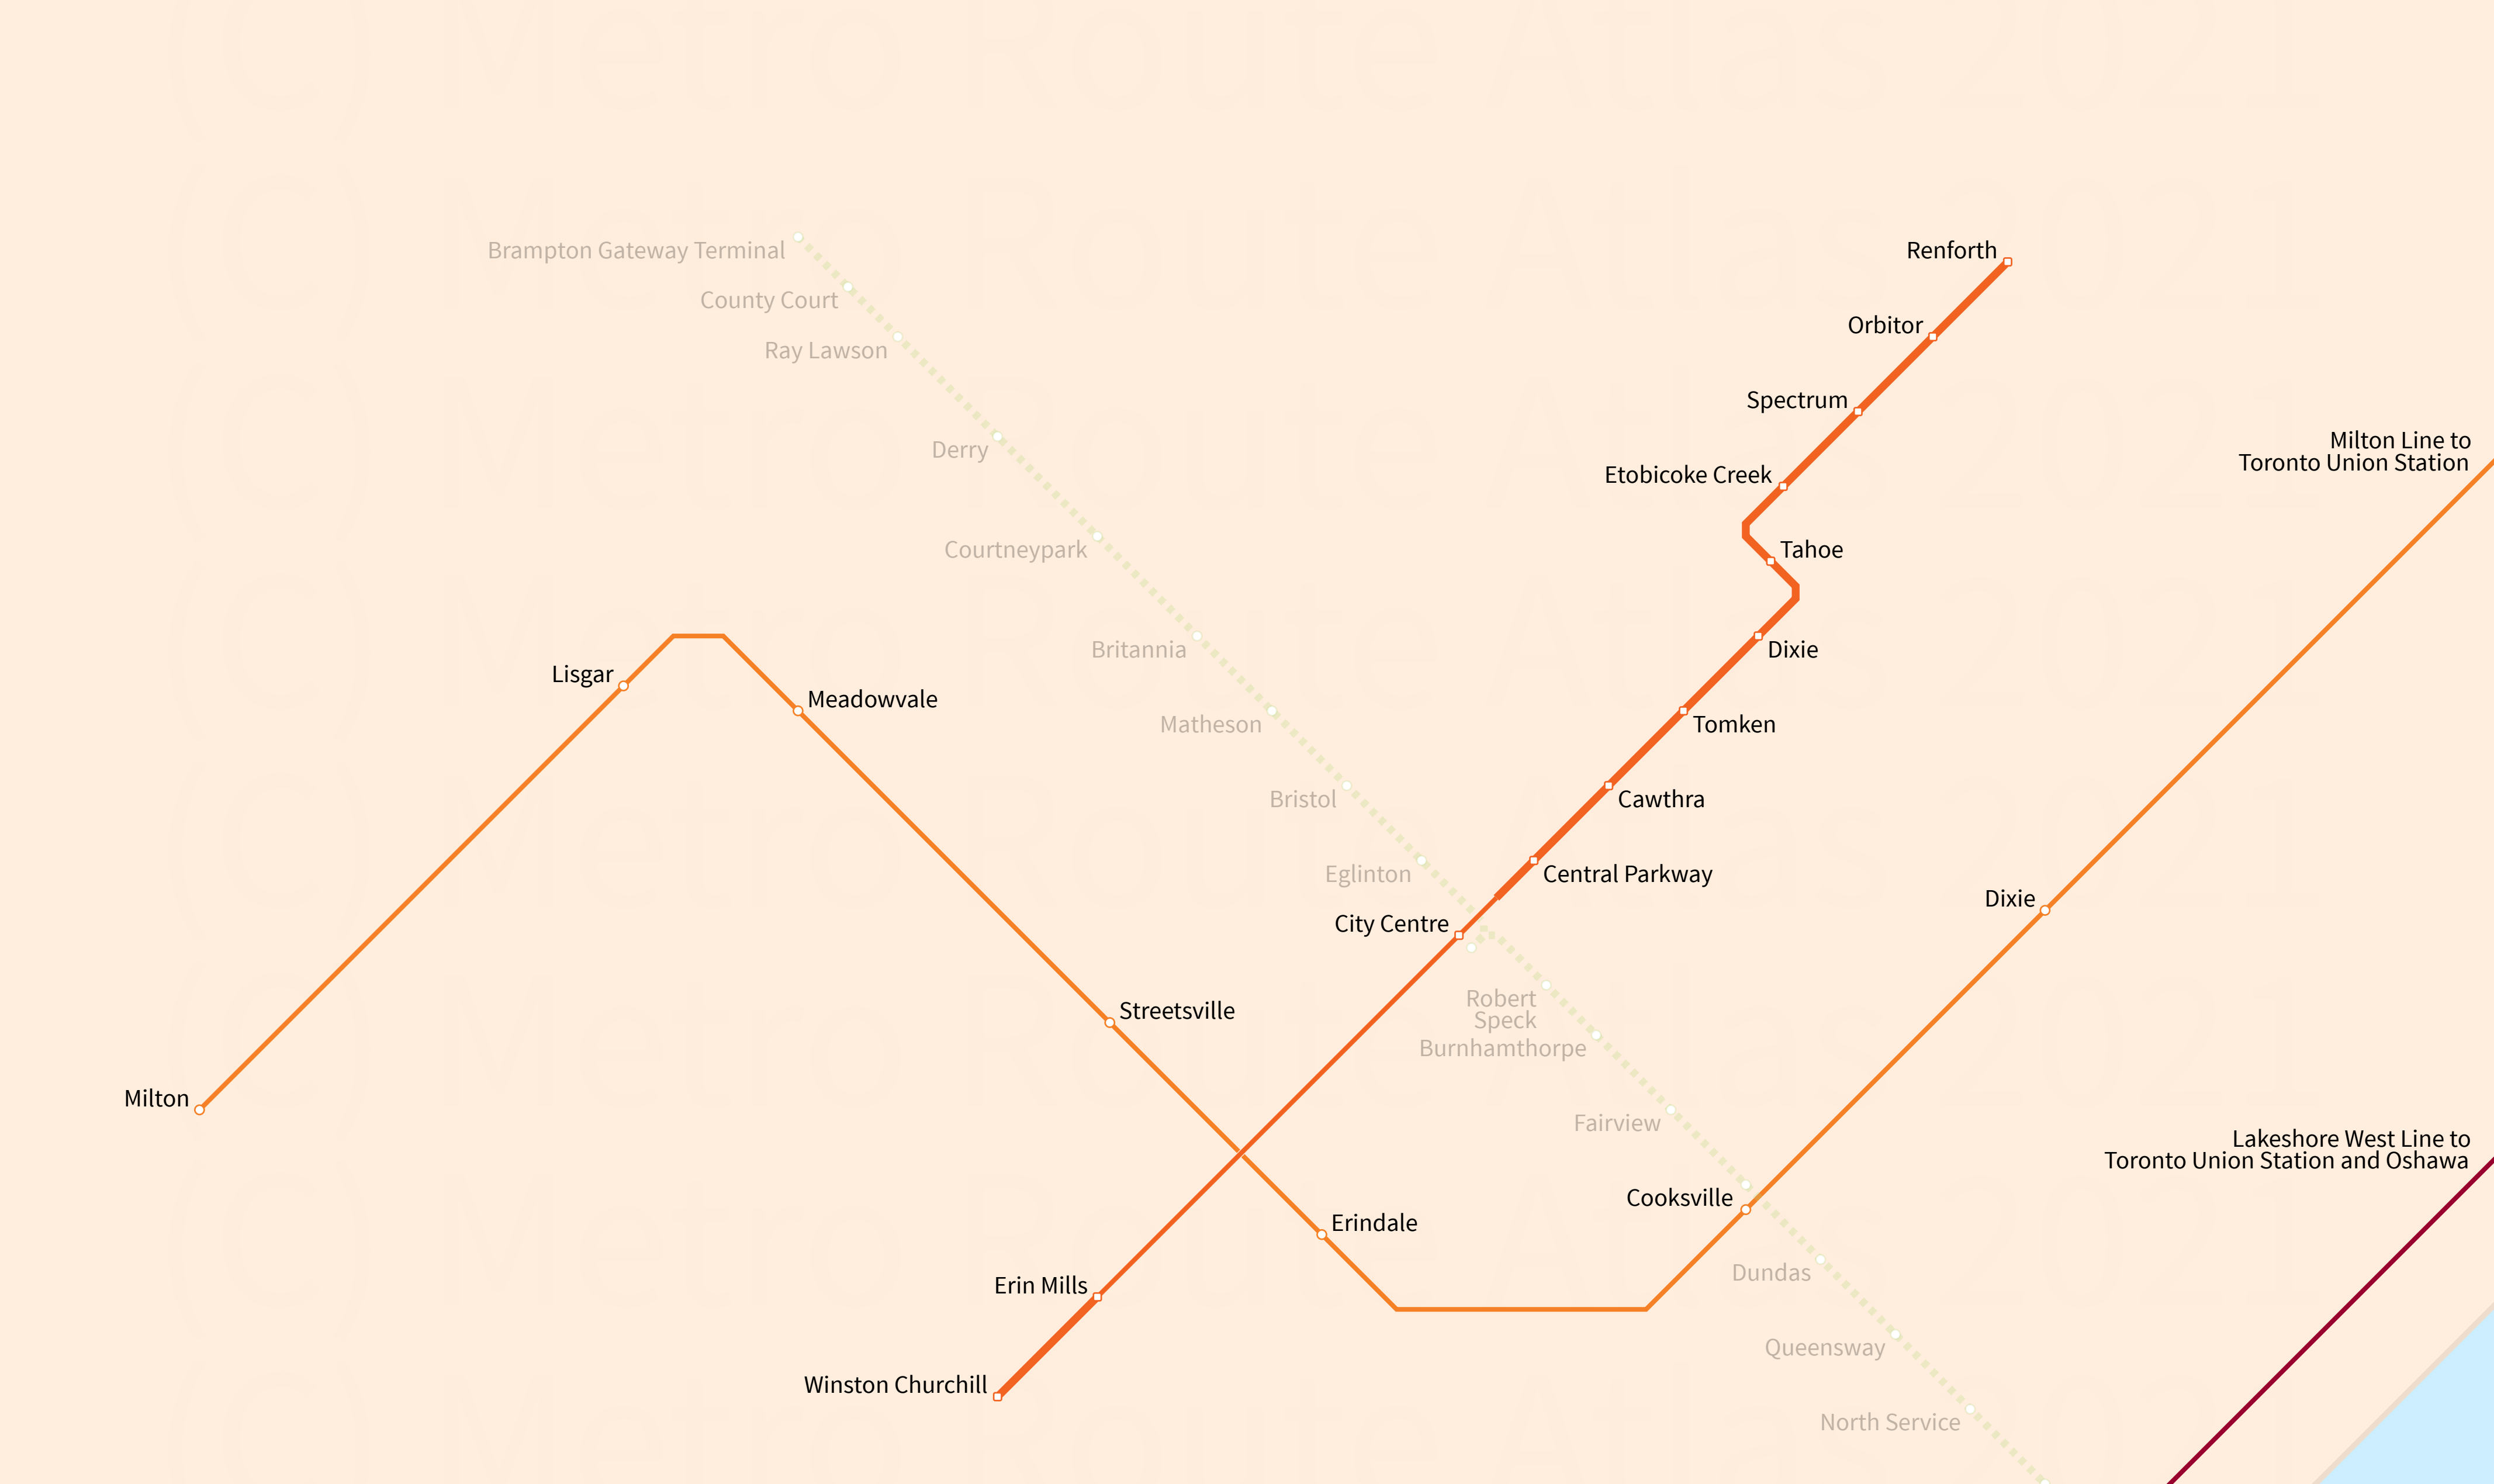

Mississauga- Brampton

Canada

Jan 2021

Legend

- | | | |
|------------------------|-----------------------|--------------------|
| MiWay | Go Transit | Station |
| Mississauga Transitway | Lakeshore West Line | Street Stop |
| Metrolinx | Milton Line | Transfer Station |
| Hurontario LRT (u/c) | Kitchener Line | Line Terminus |
| | Union Pearson Express | Under Construction |
| | Union Pearson Express | |