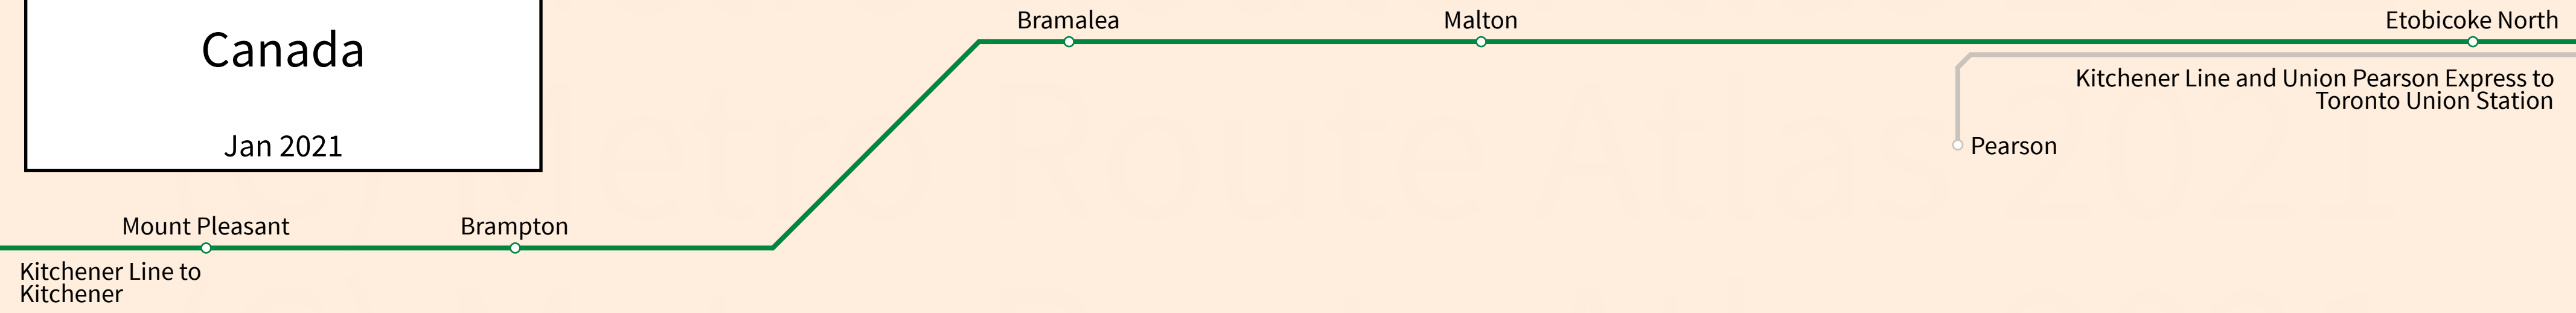

Mississauga- Brampton

Canada

Jan 2021

Legend

- | | | |
|------------------------|-----------------------|--------------------|
| MiWay | Go Transit | Station |
| Mississauga Transitway | Lakeshore West Line | Street Stop |
| Metrolinx | Milton Line | Transfer Station |
| Hurontario LRT (u/c) | Kitchener Line | Line Terminus |
| | Union Pearson Express | Under Construction |
| | Union Pearson Express | |