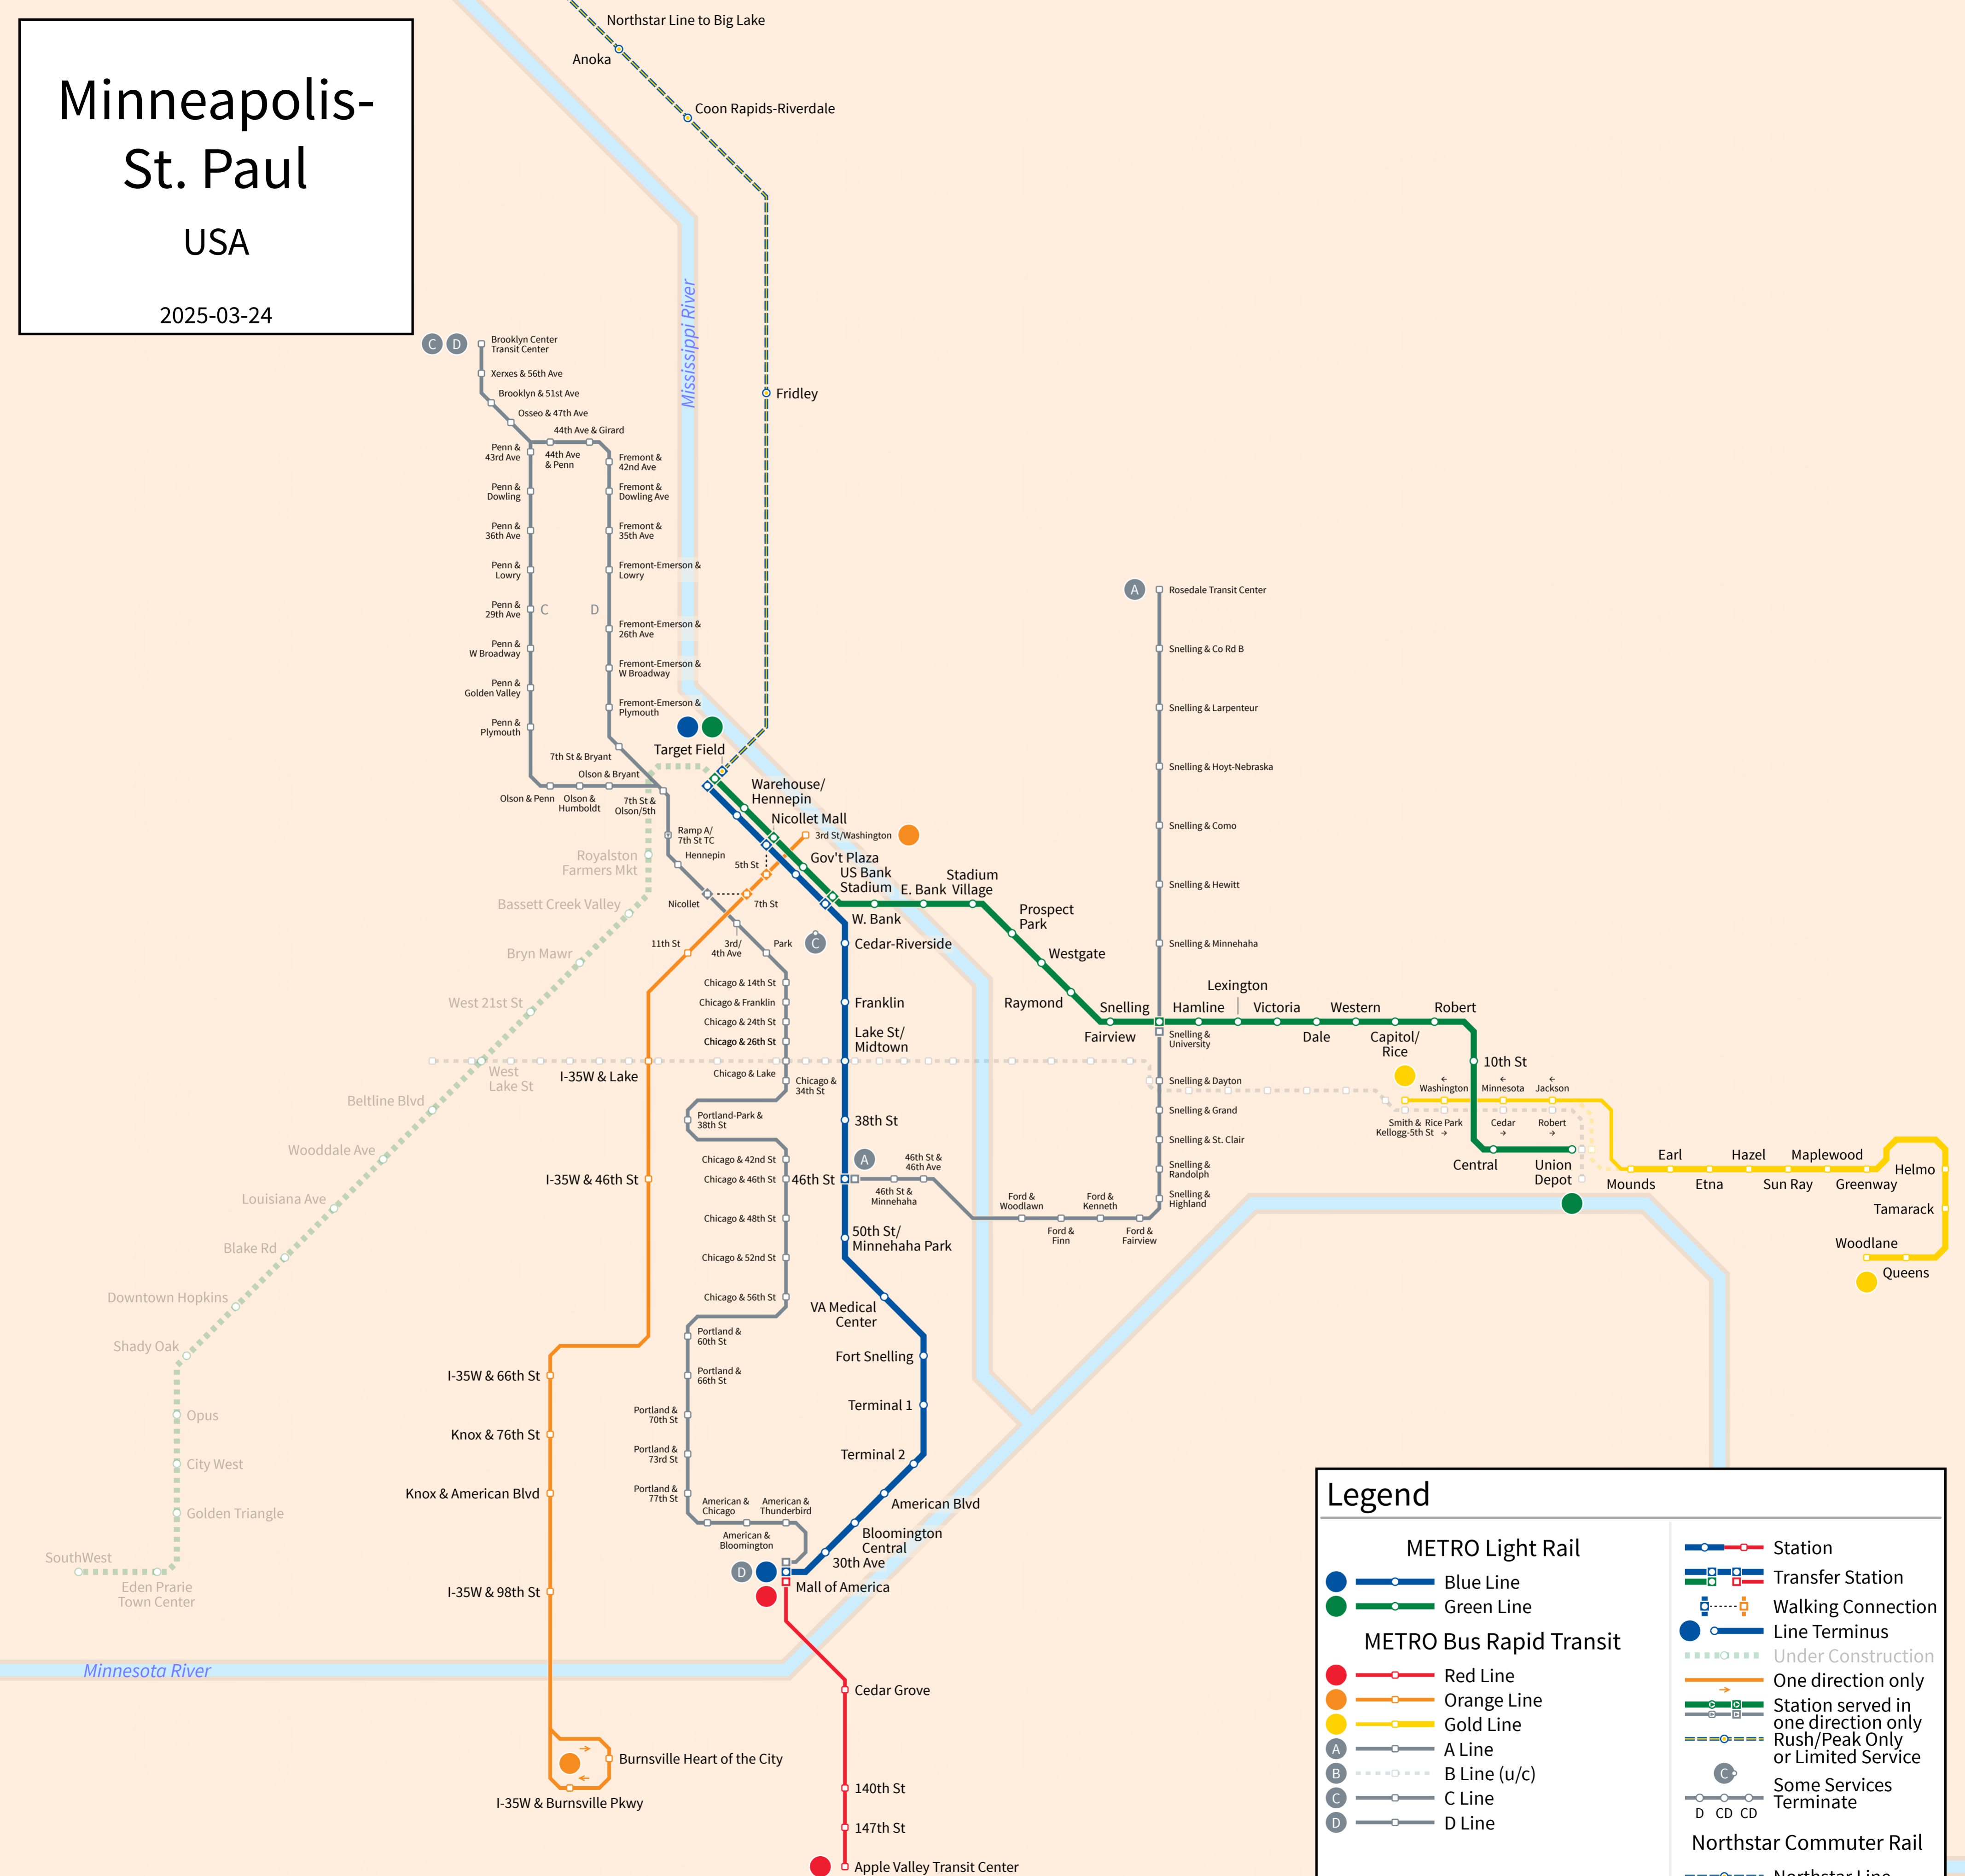

# Minneapolis- St. Paul

USA

2025-03-24

### Legend

	Blue Line		Station
	Green Line		Transfer Station
	Red Line		Walking Connection
	Orange Line		Line Terminus
	Gold Line		Under Construction
	A Line		One direction only
	B Line (u/c)		Station served in one direction only
	C Line		Rush/Peak Only or Limited Service
	D Line		Some Services Terminate
			Northstar Commuter Rail
			Northstar Line