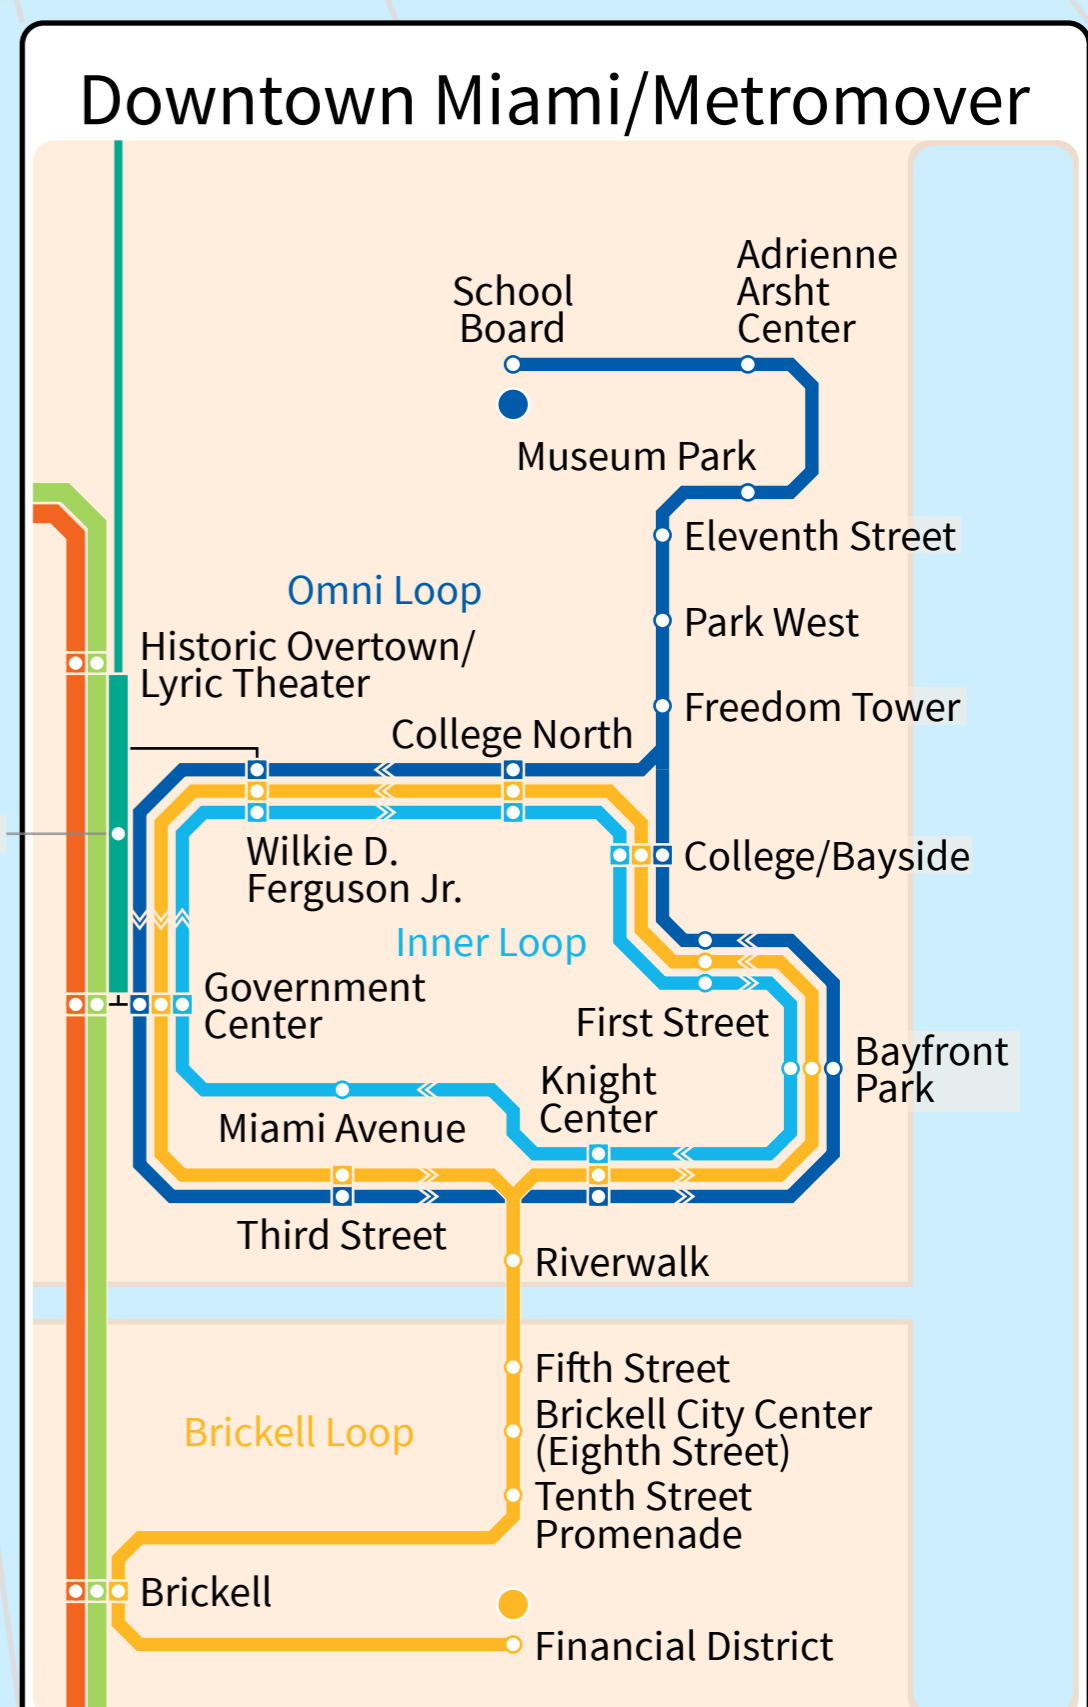

# Miami

USA

2025-03-23

### Legend

	Green Line		Station
	Orange Line		Street Stop
	Tri-Rail		Transfer Station
	MIA Mover		Line Terminus
	Omni Loop		Under Construction
	Inner Loop		One direction only
	Brickell Loop		
	South Dade Transitway		