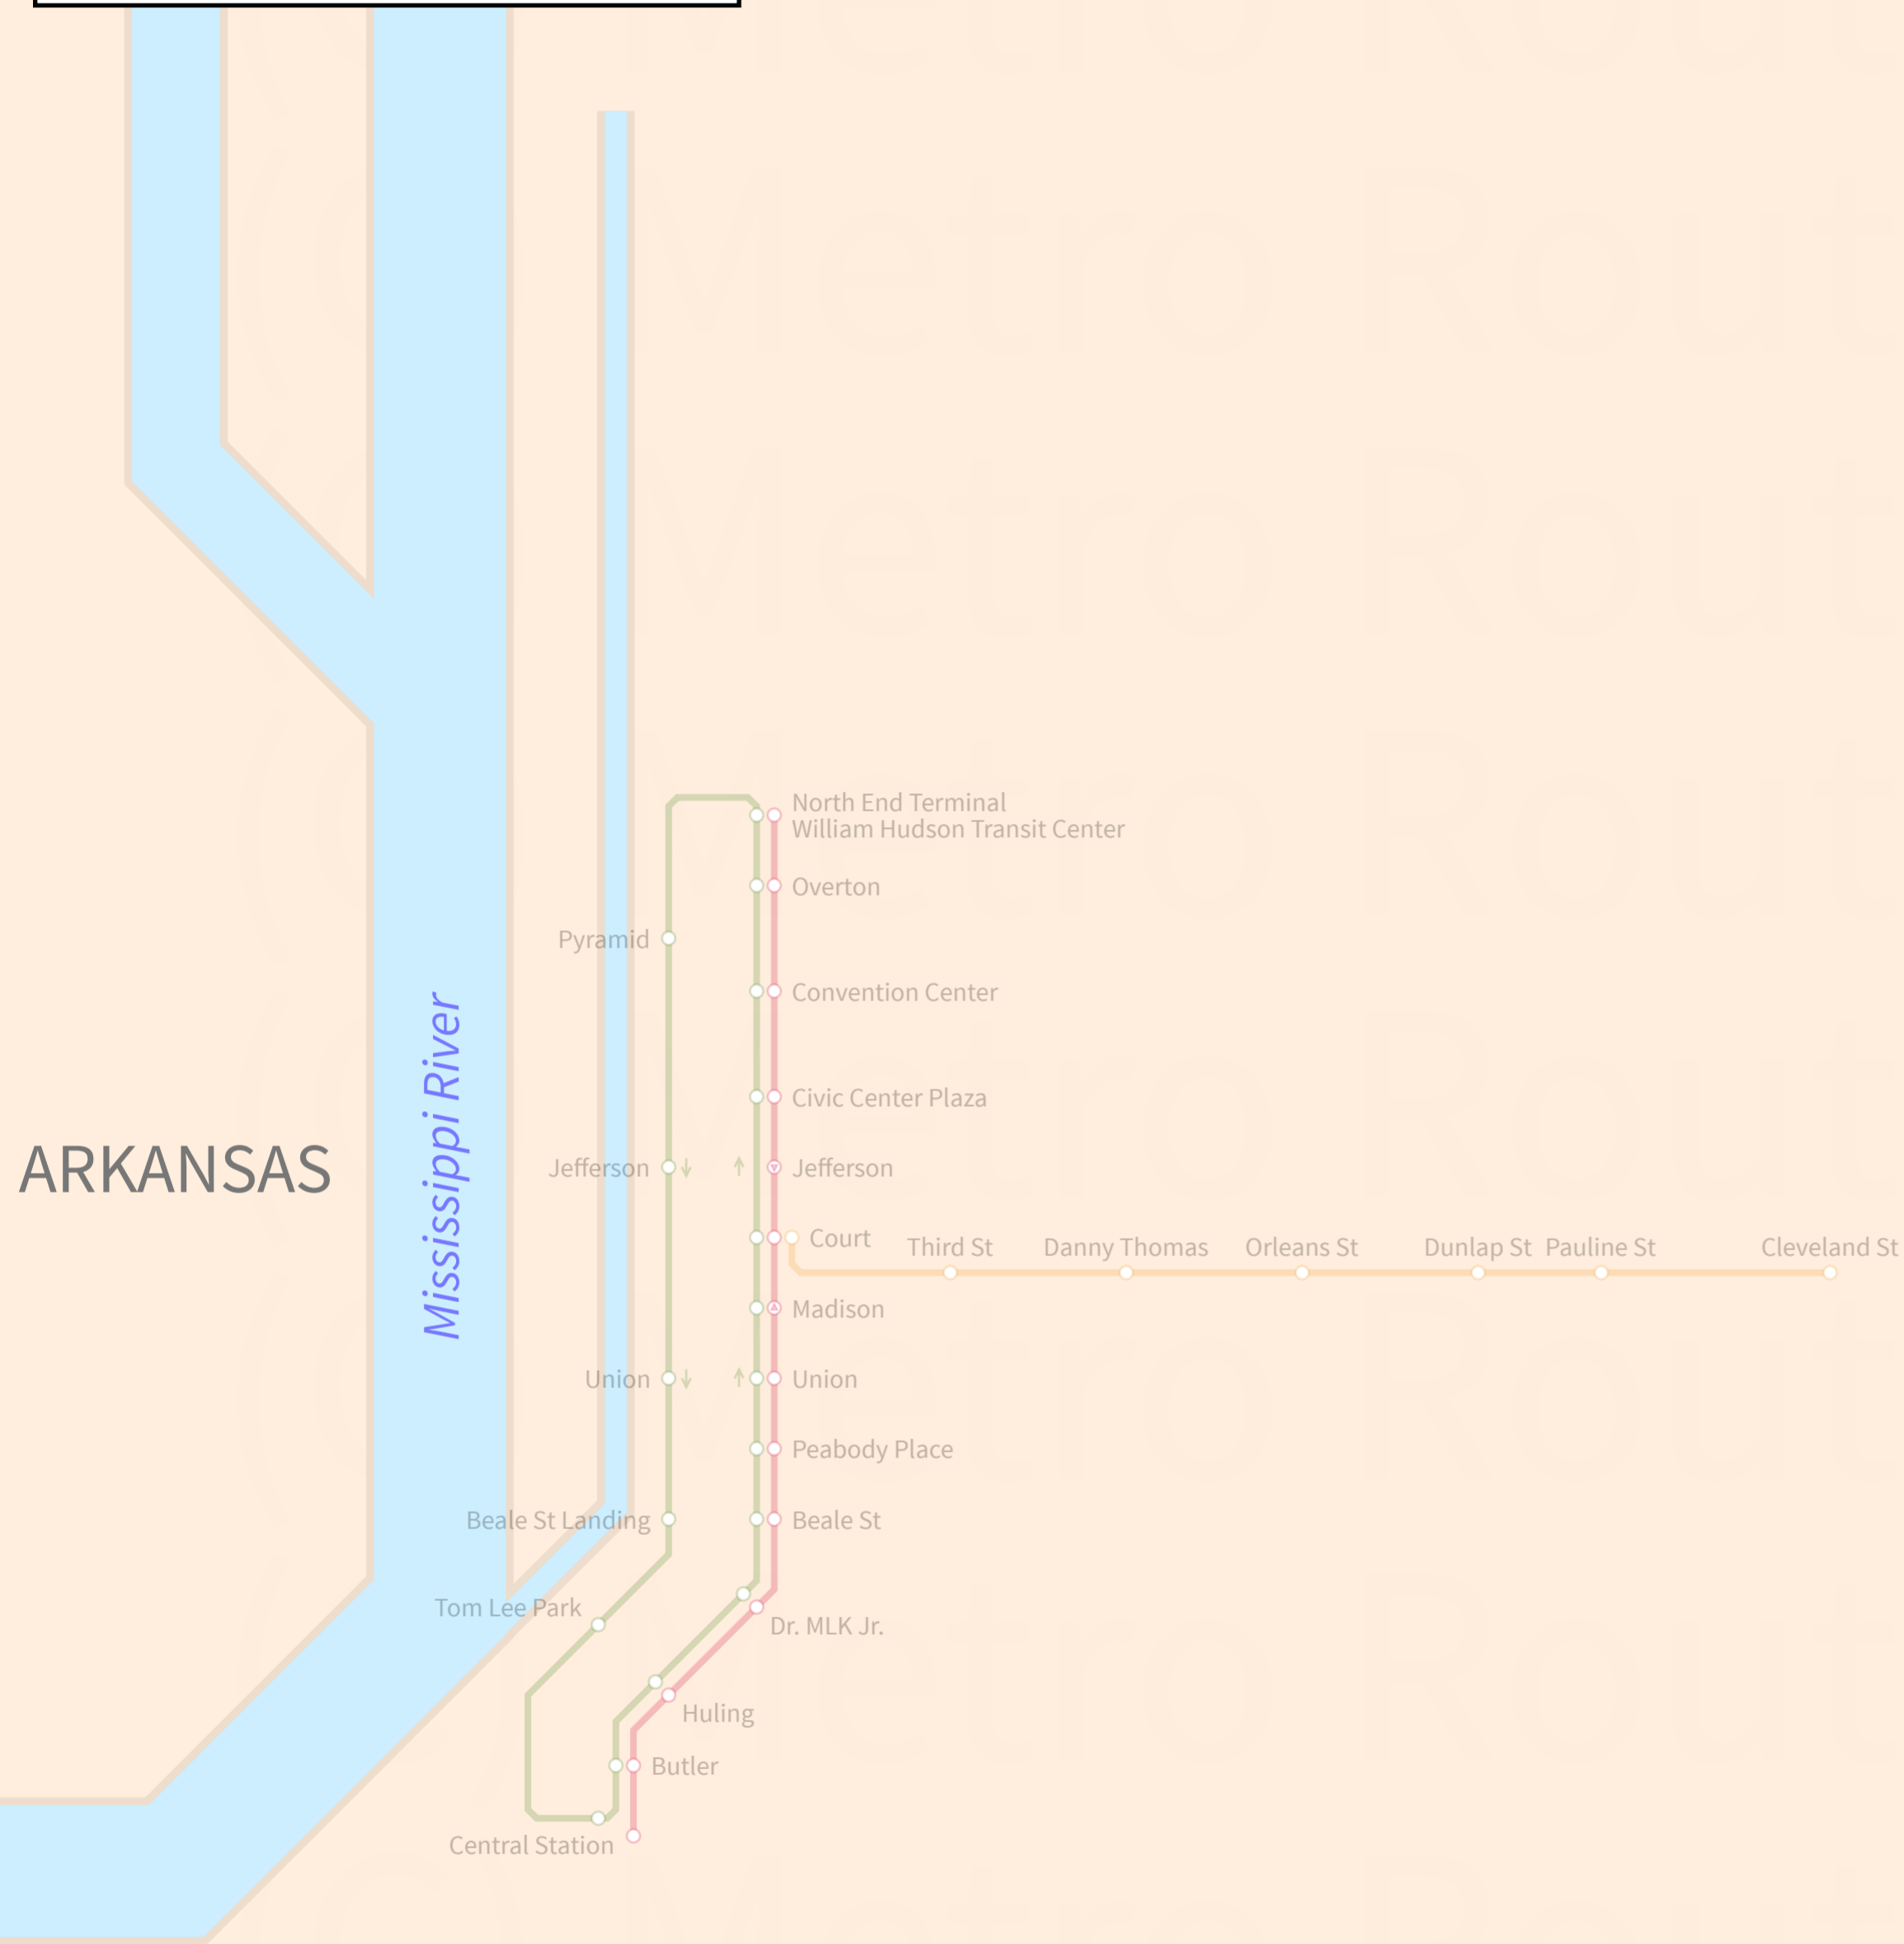

Memphis

USA

2025-03-23

Legend

MATA Trolley

- Main St Line *
- Riverfront Loop *
- Madison Ave Line *

- Station
- Transfer Station
- Line Terminus
- Temp. Suspended
- One direction only
- Station served in one direction only

* Service temporarily suspended