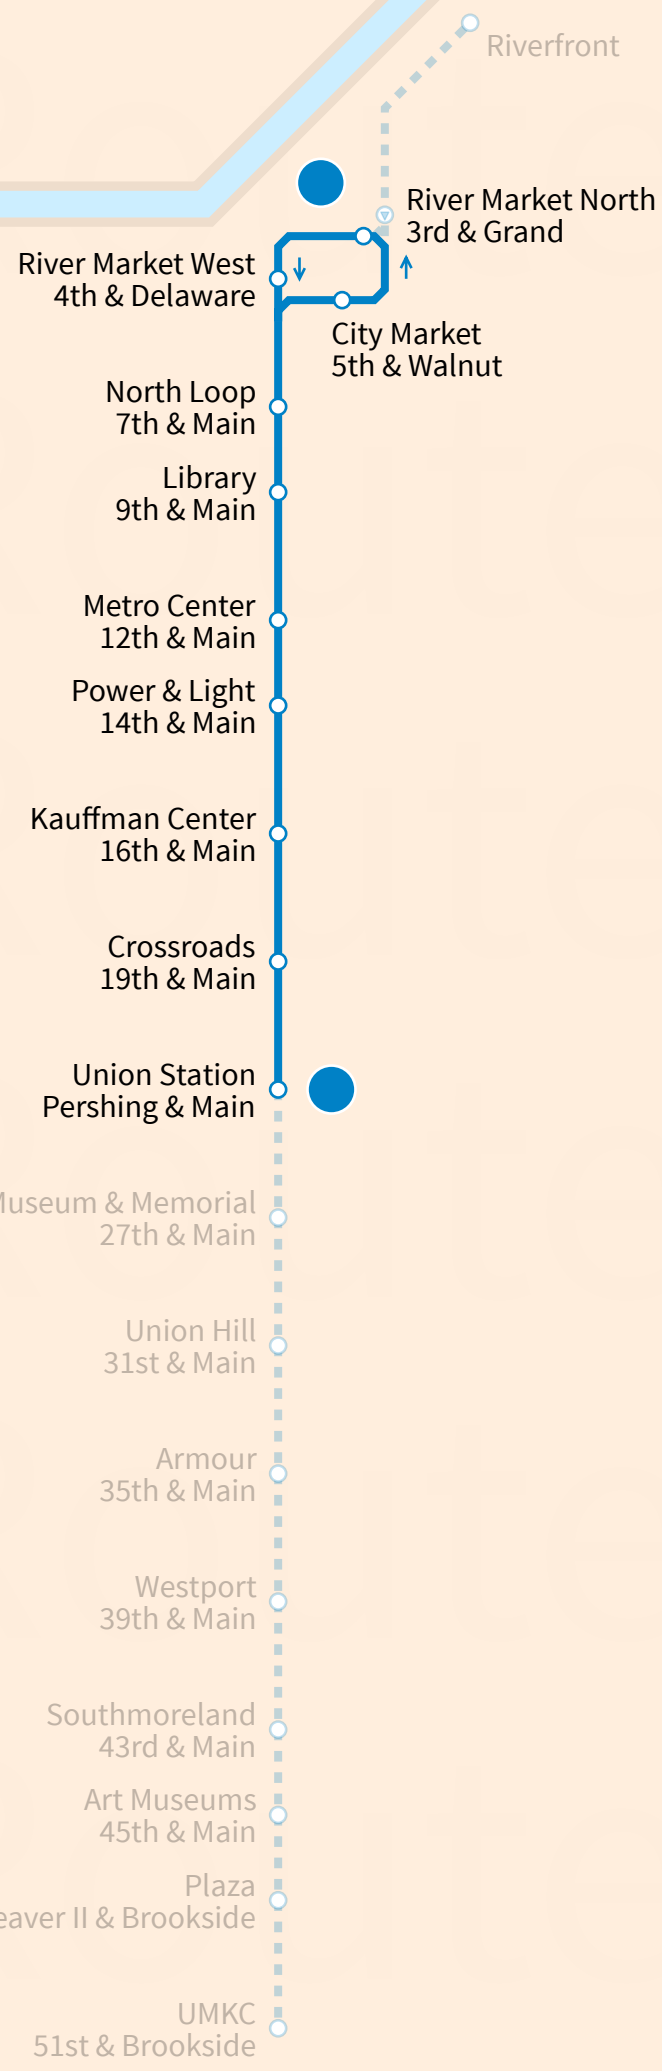

Kansas City

USA

2025-03-17

MISSOURI

KANSAS

Missouri River

Missouri River

Kansas River

MISSOURI

Legend

Ride KC

KC Streetcar

- Station
- Line Terminus
- Under Construction
- One direction only
- Station served in one direction only