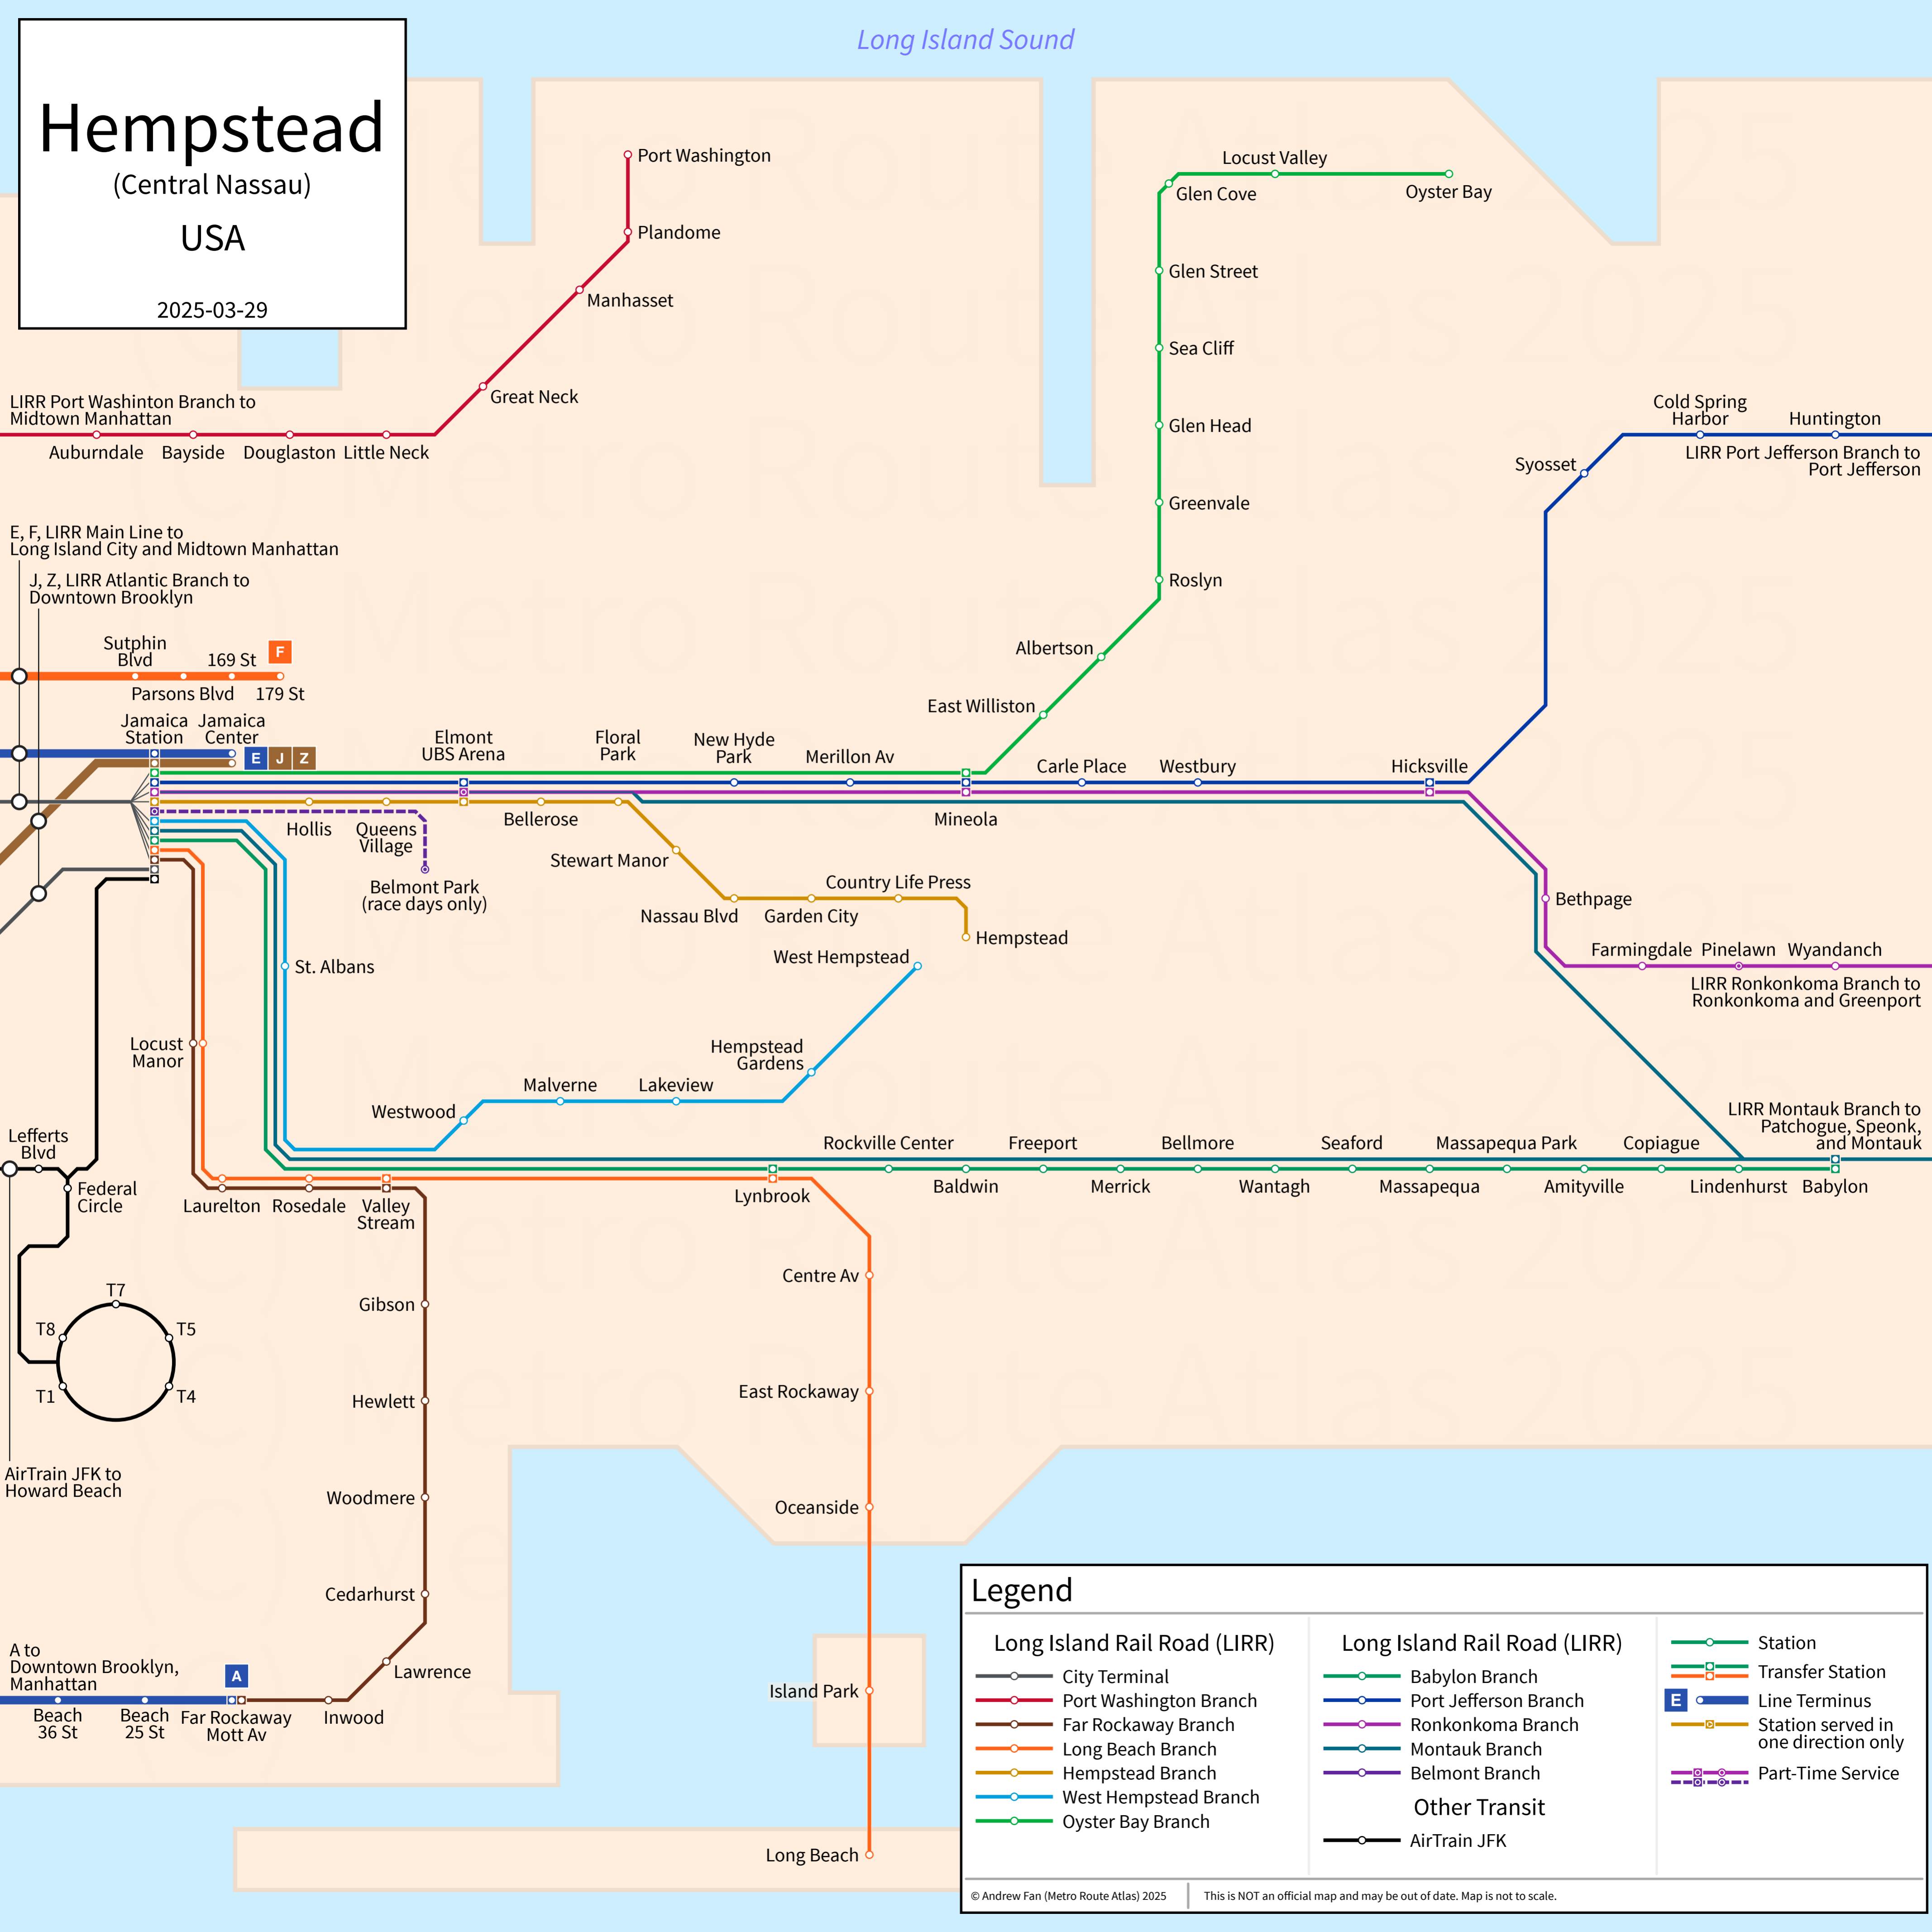

# Hempstead

(Central Nassau)

USA

2025-03-29

Long Island Sound

LIRR Port Washinton Branch to Midtown Manhattan  
 Auburndale Bayside Douglaston Little Neck

E, F, LIRR Main Line to Long Island City and Midtown Manhattan  
 J, Z, LIRR Atlantic Branch to Downtown Brooklyn

Sutphin Blvd 169 St **F**  
 Parsons Blvd 179 St  
 Jamaica Station Jamaica Center **E J Z**

Lefferts Blvd  
 Federal Circle  
 T7  
 T8  
 T5  
 T4  
 T1

A to Downtown Brooklyn, Manhattan  
 Beach 36 St Beach 25 St Far Rockaway Mott Av **A**  
 Inwood

### Legend

<b>Long Island Rail Road (LIRR)</b> <ul style="list-style-type: none"> <li>City Terminal</li> <li>Port Washington Branch</li> <li>Far Rockaway Branch</li> <li>Long Beach Branch</li> <li>Hempstead Branch</li> <li>West Hempstead Branch</li> <li>Oyster Bay Branch</li> </ul>	<b>Long Island Rail Road (LIRR)</b> <ul style="list-style-type: none"> <li>Babylon Branch</li> <li>Port Jefferson Branch</li> <li>Ronkonkoma Branch</li> <li>Montauk Branch</li> <li>Belmont Branch</li> </ul>	<ul style="list-style-type: none"> <li>Station</li> <li>Transfer Station</li> <li><b>E</b> Line Terminus</li> <li>Station served in one direction only</li> <li>Part-Time Service</li> </ul>
<b>Other Transit</b> <ul style="list-style-type: none"> <li>AirTrain JFK</li> </ul>		