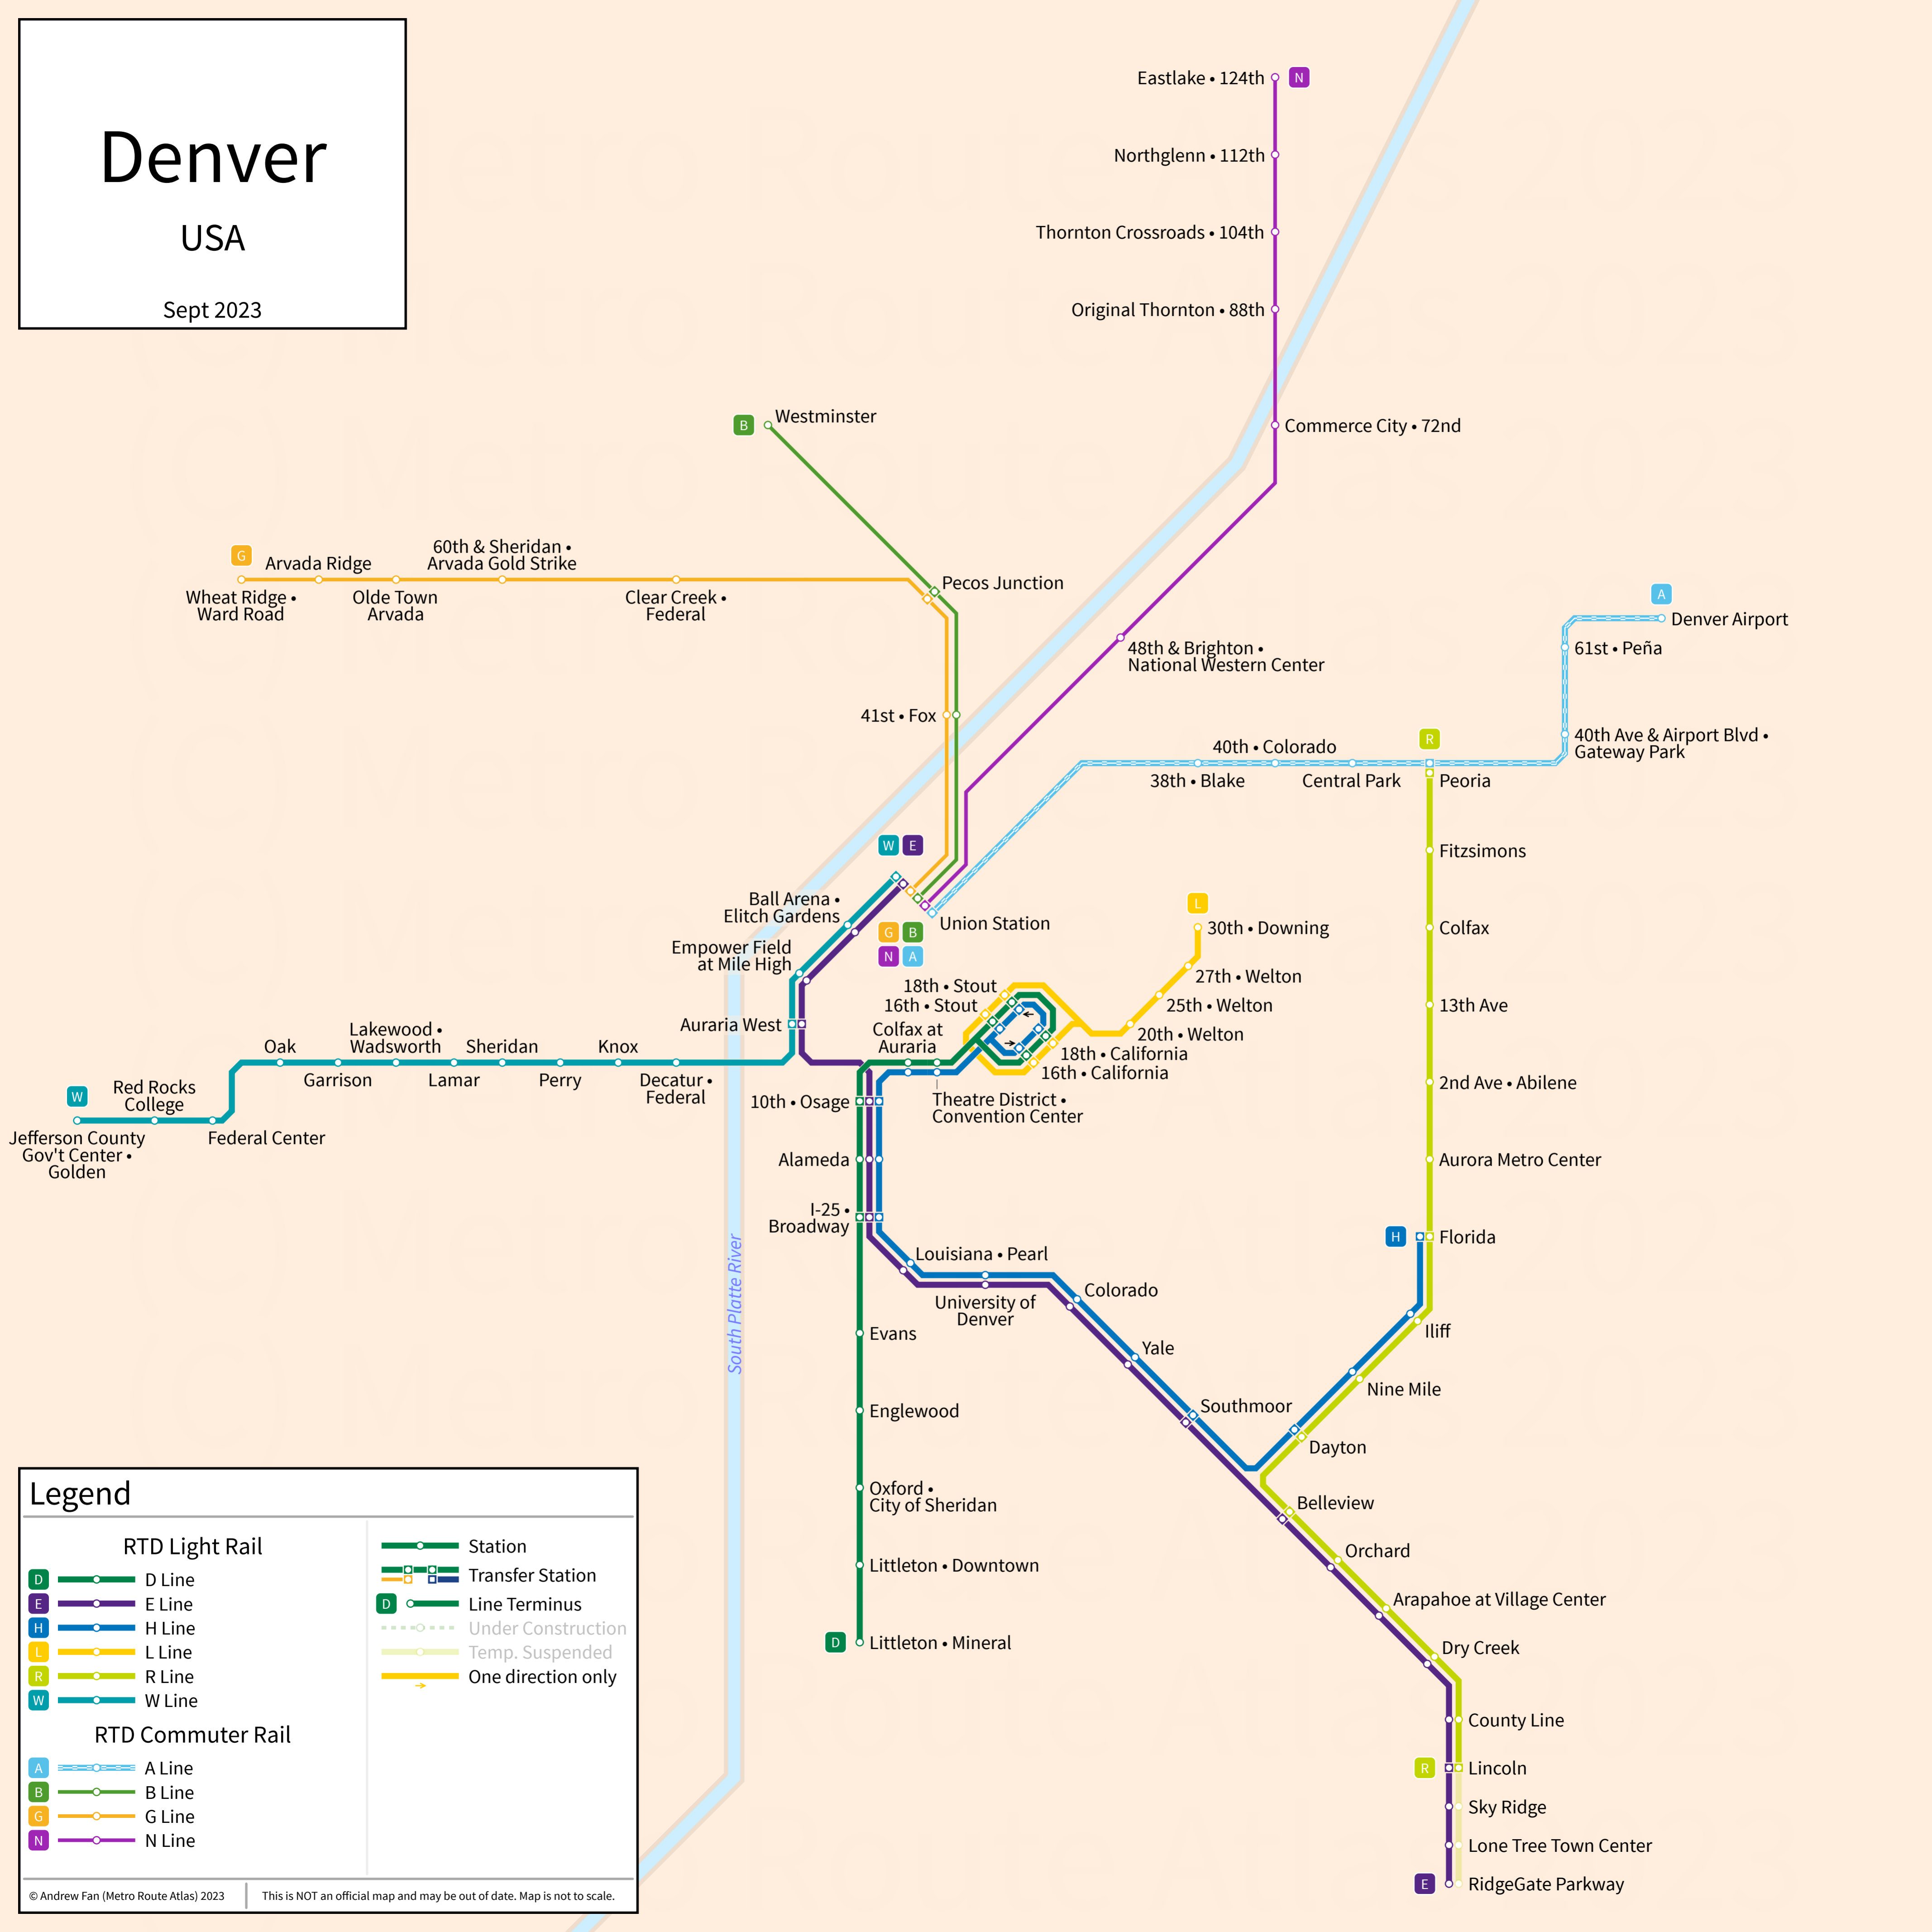

Denver

USA

Sept 2023

Legend

RTD Light Rail		Station	
D	D Line	Station	
E	E Line	Transfer Station	
H	H Line	Line Terminus	
L	L Line	Under Construction	
R	R Line	Temp. Suspended	
W	W Line	One direction only	

RTD Commuter Rail	
A	A Line
B	B Line
G	G Line
N	N Line