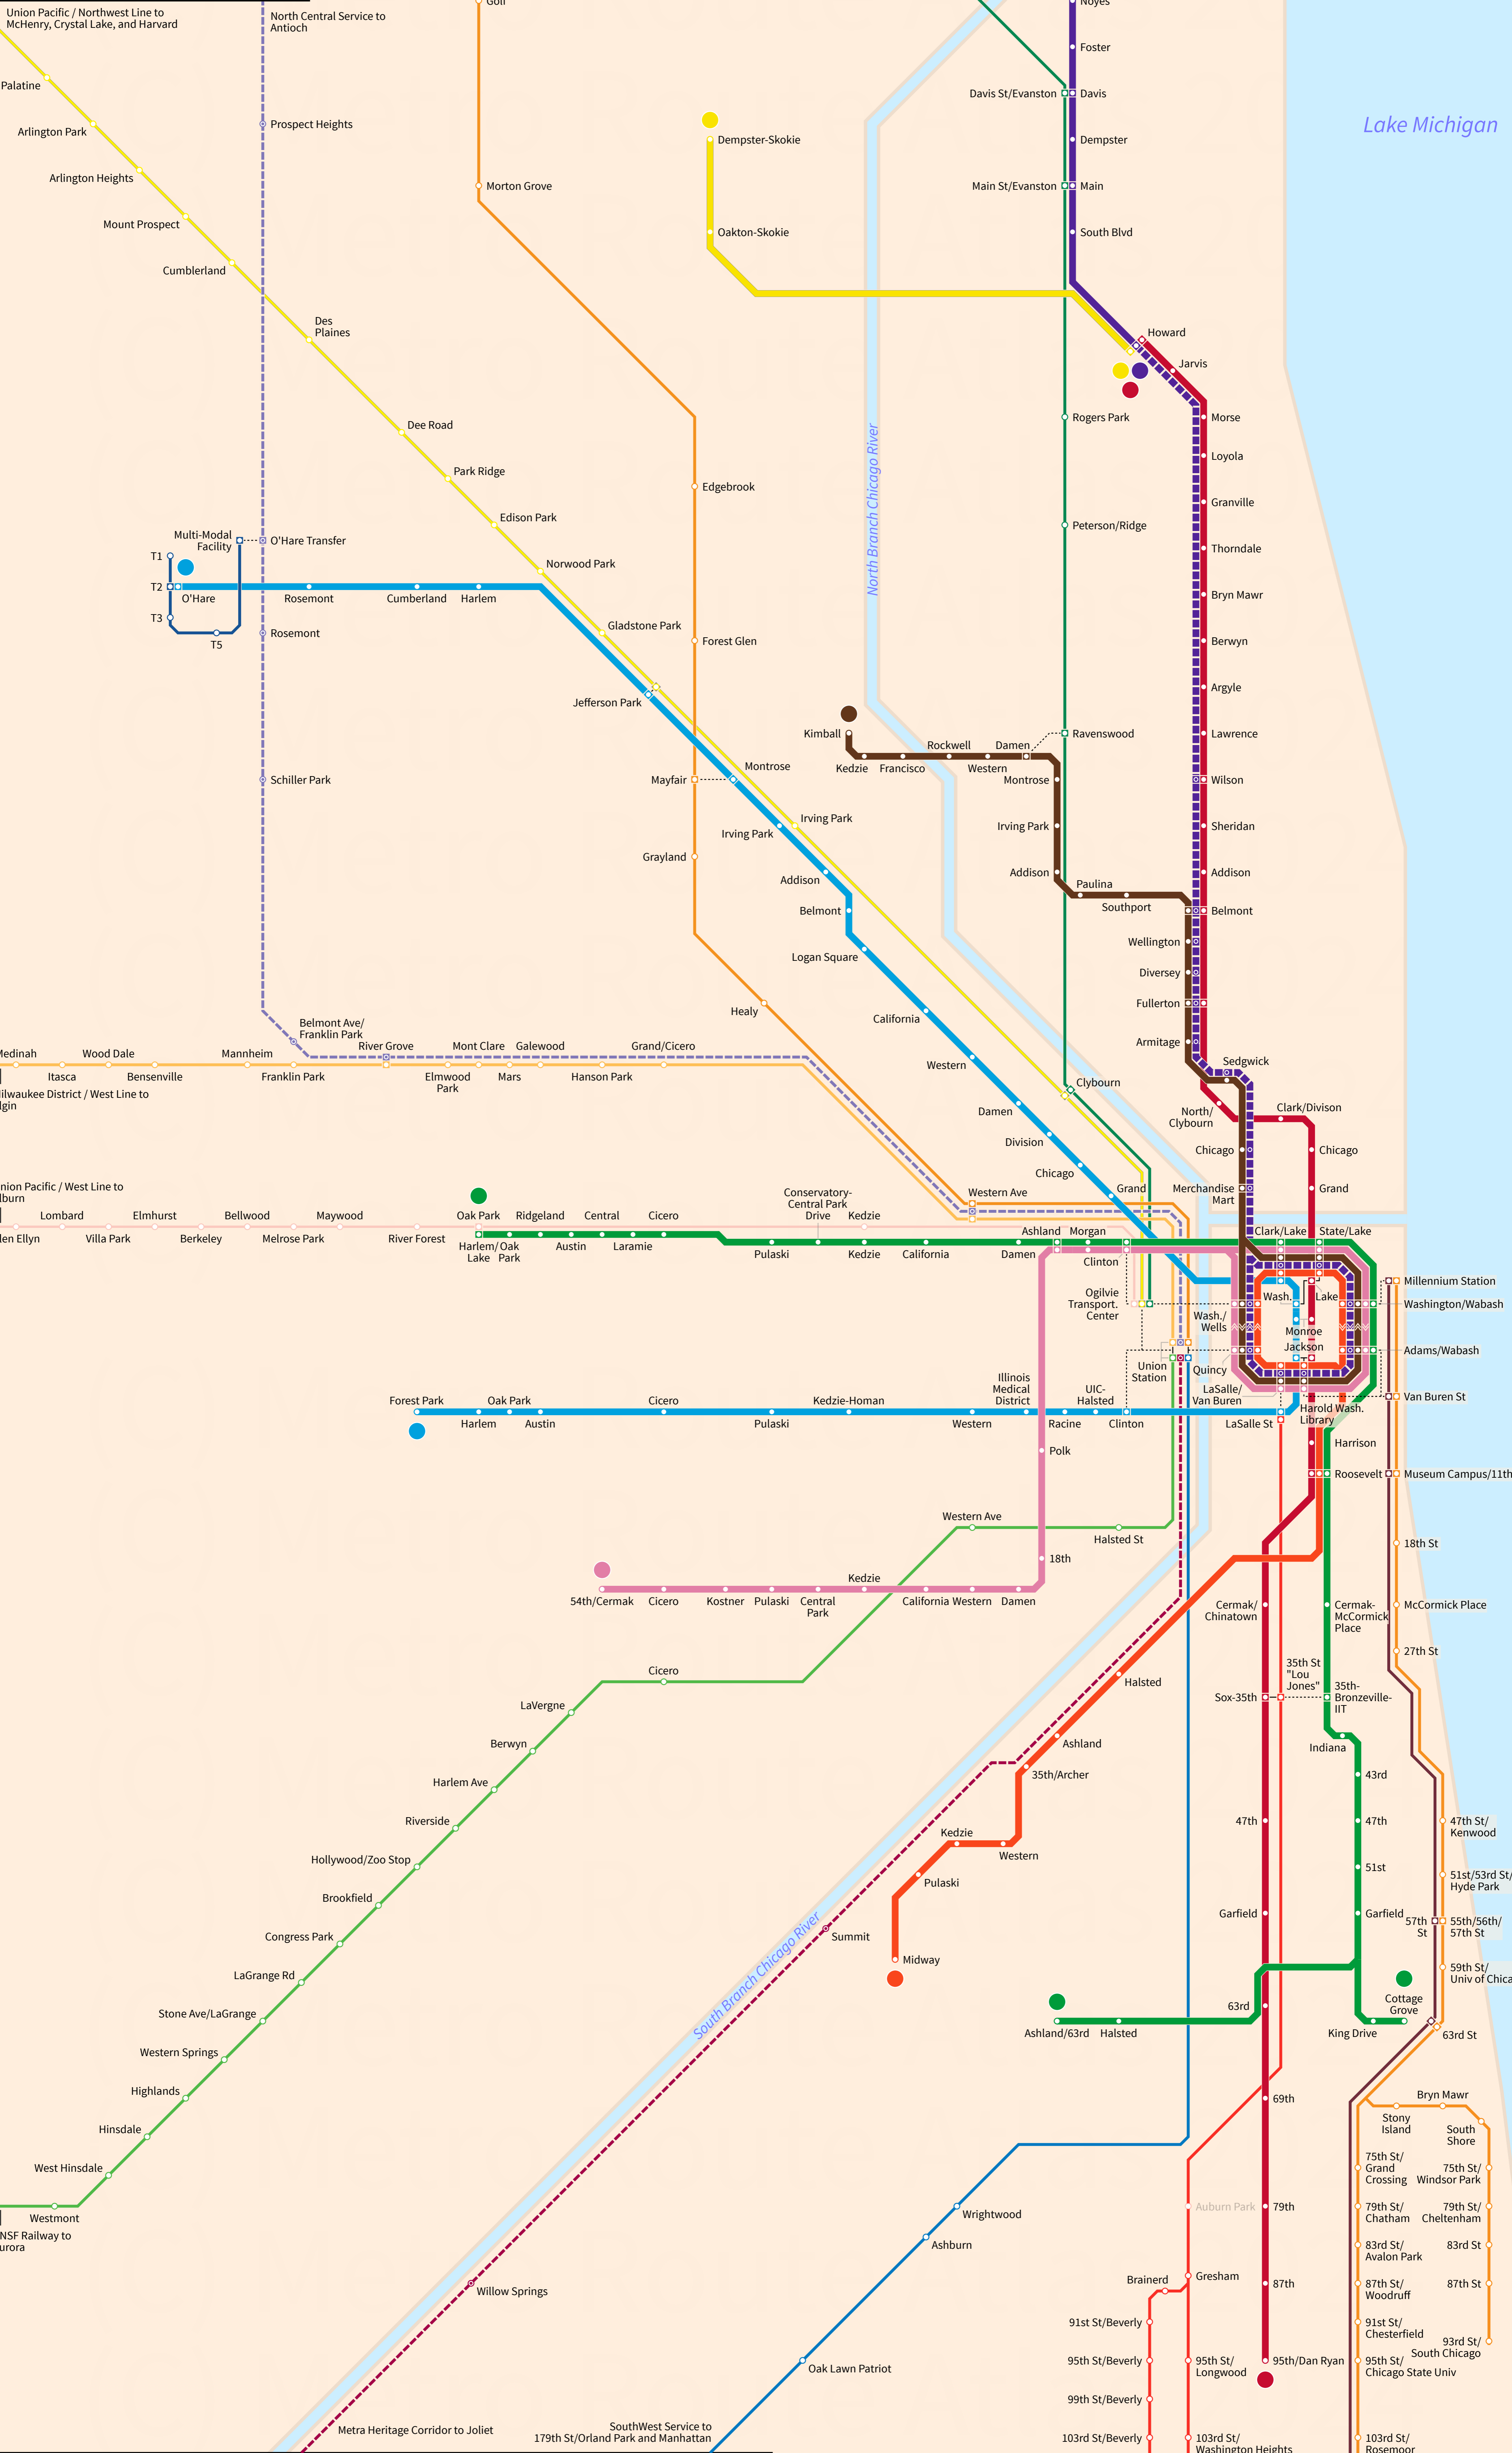

Chicago USA

2024-10-27

Legend

Chicago "L"		Commuter Rail Lines		Station	
	Red Line		BNSF Railway		Station
	Blue Line		Metra Heritage Corridor		Transfer Station
	Brown Line		Metra Electric District		Walking Connection
	Green Line		Milwaukee District/N Line		Line Terminus
	Orange Line		Milwaukee District/W Line		Under Construction
	Pink Line		North Central Service		One direction only
	Purple Line		Rock Island District		Rush/Peak Only Service
	Yellow Line (Skokie Swift)		SouthWest Service		
Other Rapid Transit			Union Pacific/N Line		
	O'Hare ATS		Union Pacific/NW Line		
			Union Pacific/W Line		
			South Shore Line		