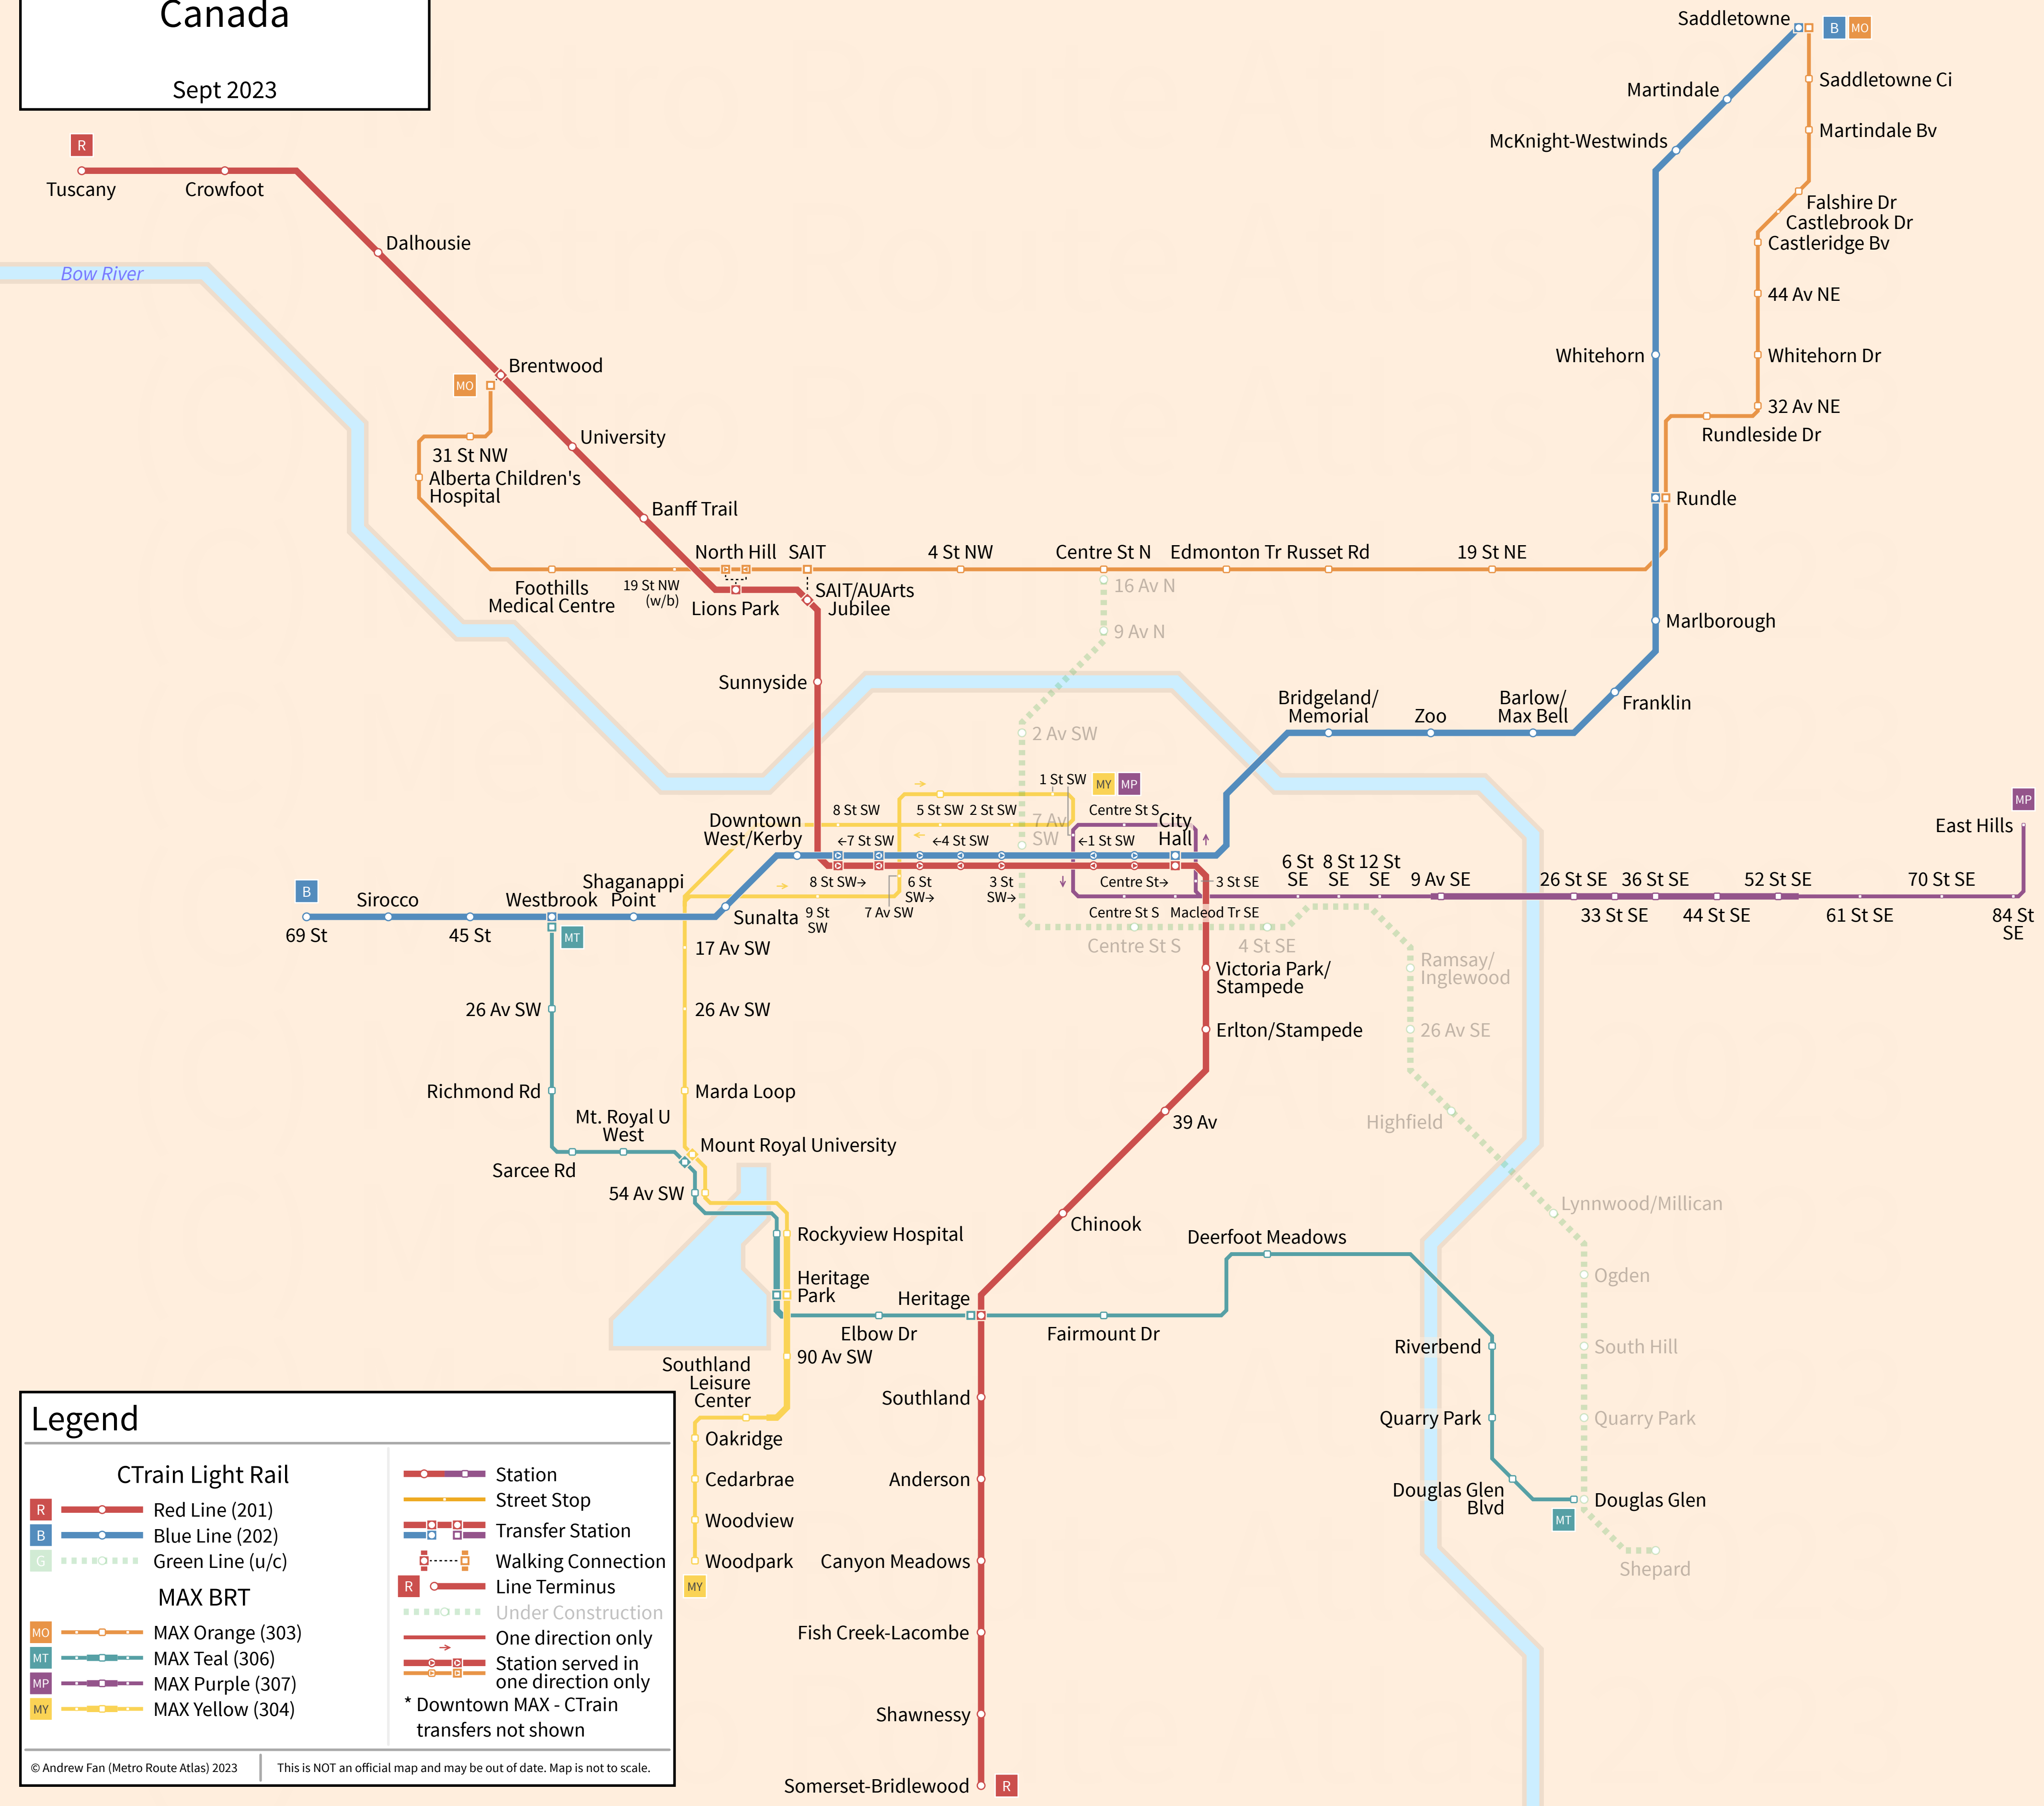

Calgary

Canada

Sept 2023

Legend

CTrain Light Rail

- Red Line (201)
- Blue Line (202)
- Green Line (u/c)

MAX BRT

- MAX Orange (303)
- MAX Teal (306)
- MAX Purple (307)
- MAX Yellow (304)

- Station
- Street Stop
- Transfer Station
- Walking Connection
- Line Terminus
- Under Construction
- One direction only
- Station served in one direction only

* Downtown MAX - CTrain transfers not shown