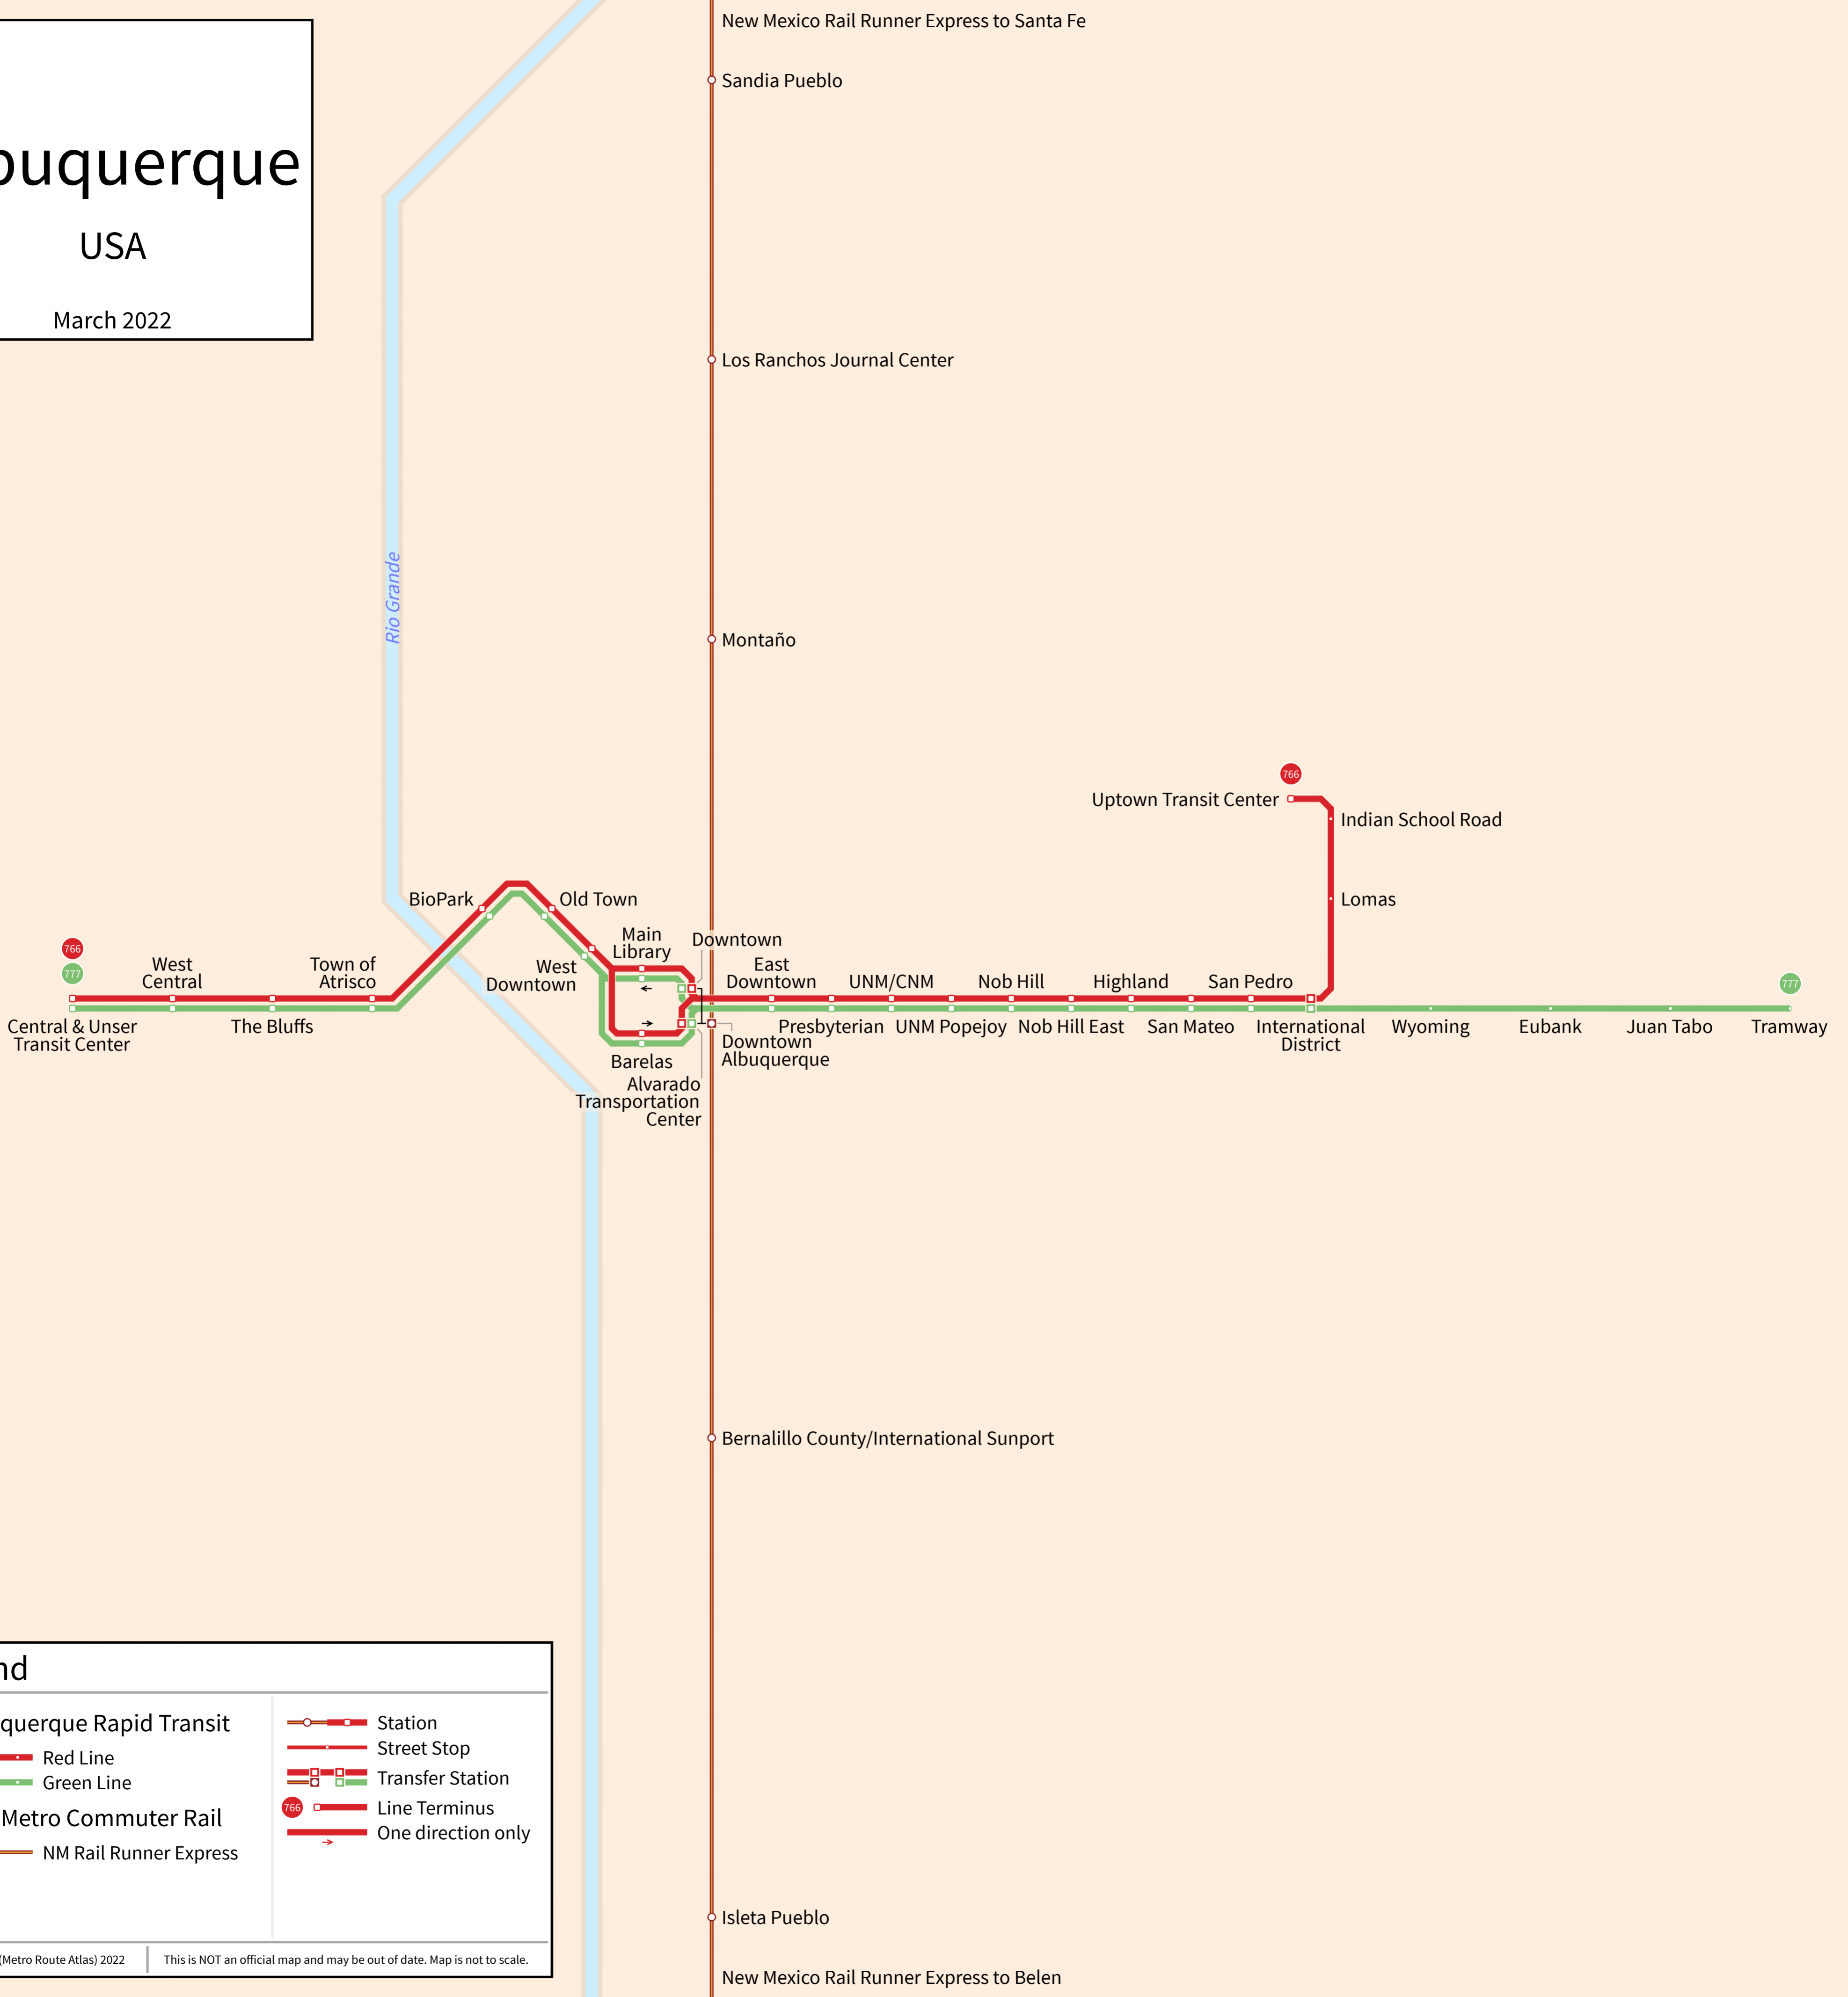

Albuquerque

USA

March 2022

Legend

Albuquerque Rapid Transit

- Red Line
- Green Line

Rio Metro Commuter Rail

- NM Rail Runner Express

- Station
- Street Stop
- Transfer Station
- Line Terminus
- One direction only