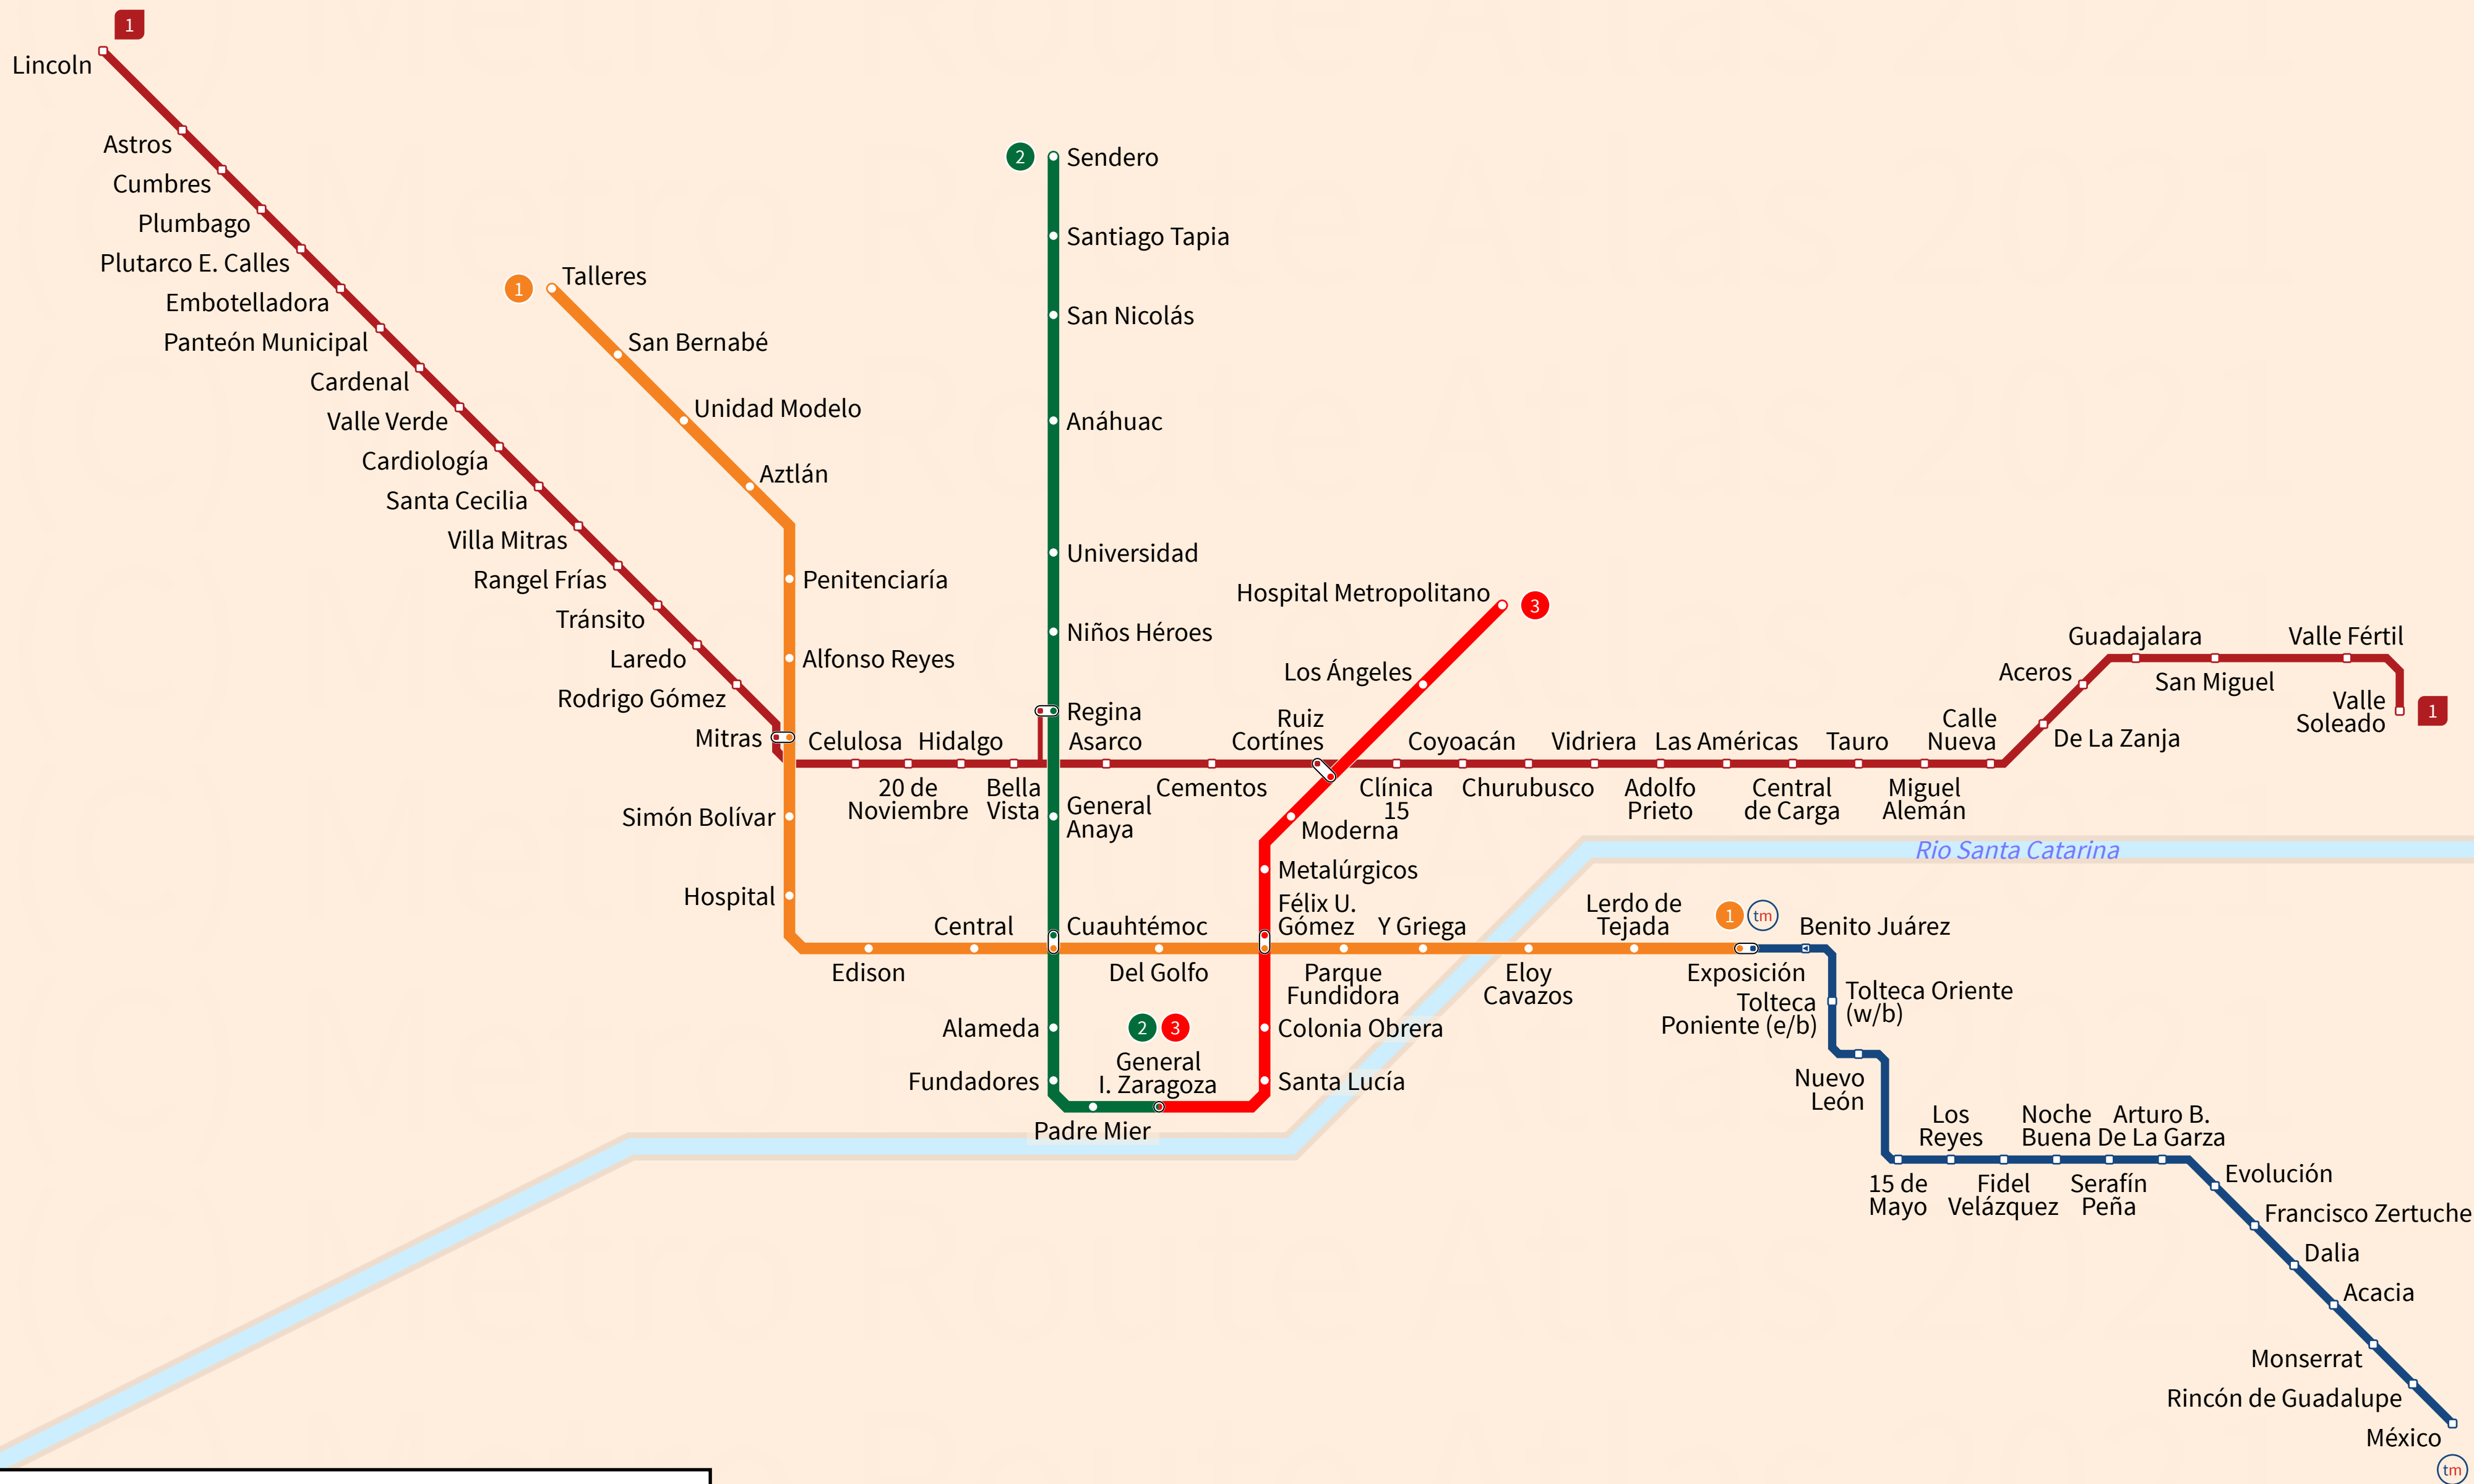

Monterrey

Mexico

Mar 2021

Legend

| | |
|----------------|--------------------------------------|
| Línea 1 | Station |
| Línea 2 | Transfer Station |
| Línea 3 | Line Terminus |
| Ecovía BRT | Under Construction |
| Transmetro BRT | Station served in one direction only |
| Guadalupe | |