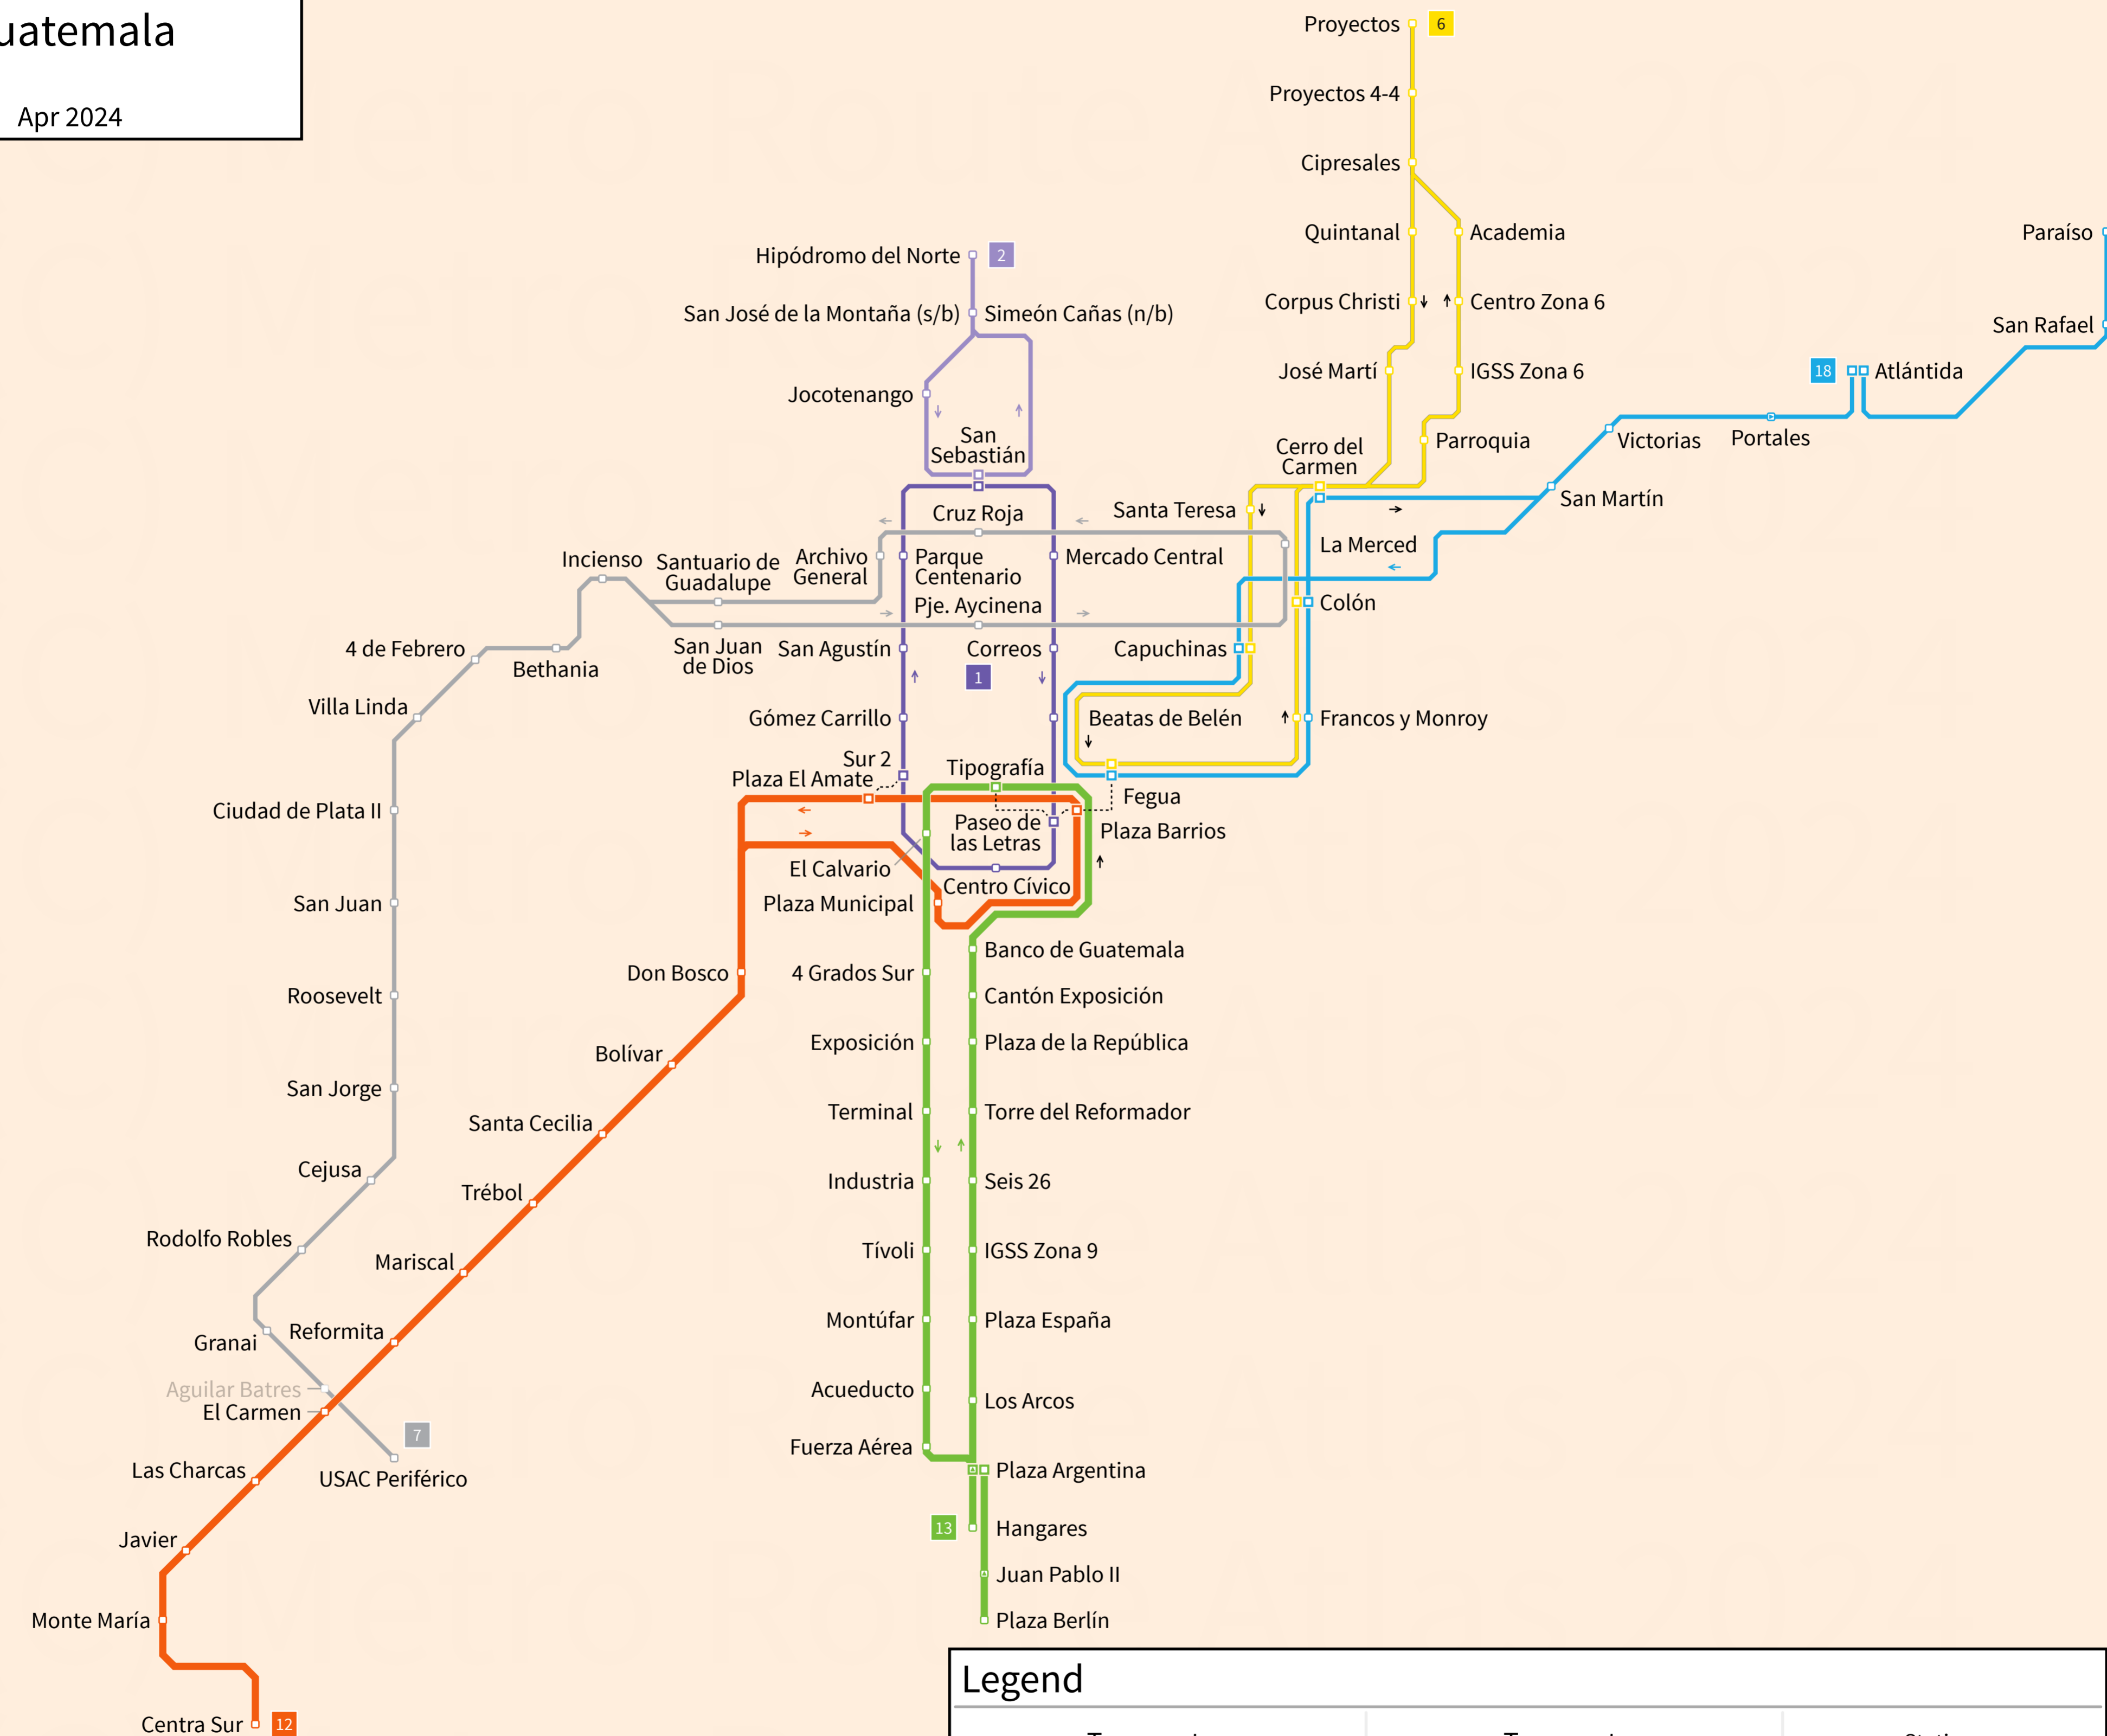

Guatemala City

Guatemala

Apr 2024

Legend

Transmetro 1 — Línea 1 2 — Línea 2 6 — Línea 6 7 — Línea 7		Transmetro 12 — Línea 12 13 — Línea 13 18 — Línea 18		Station Transfer Station Walking Connection Line Terminus Under Construction One direction only Station served in one direction only
---	--	--	--	--

© Andrew Fan (Metro Route Atlas) 2024 | This is NOT an official map and may be out of date. Map is not to scale.